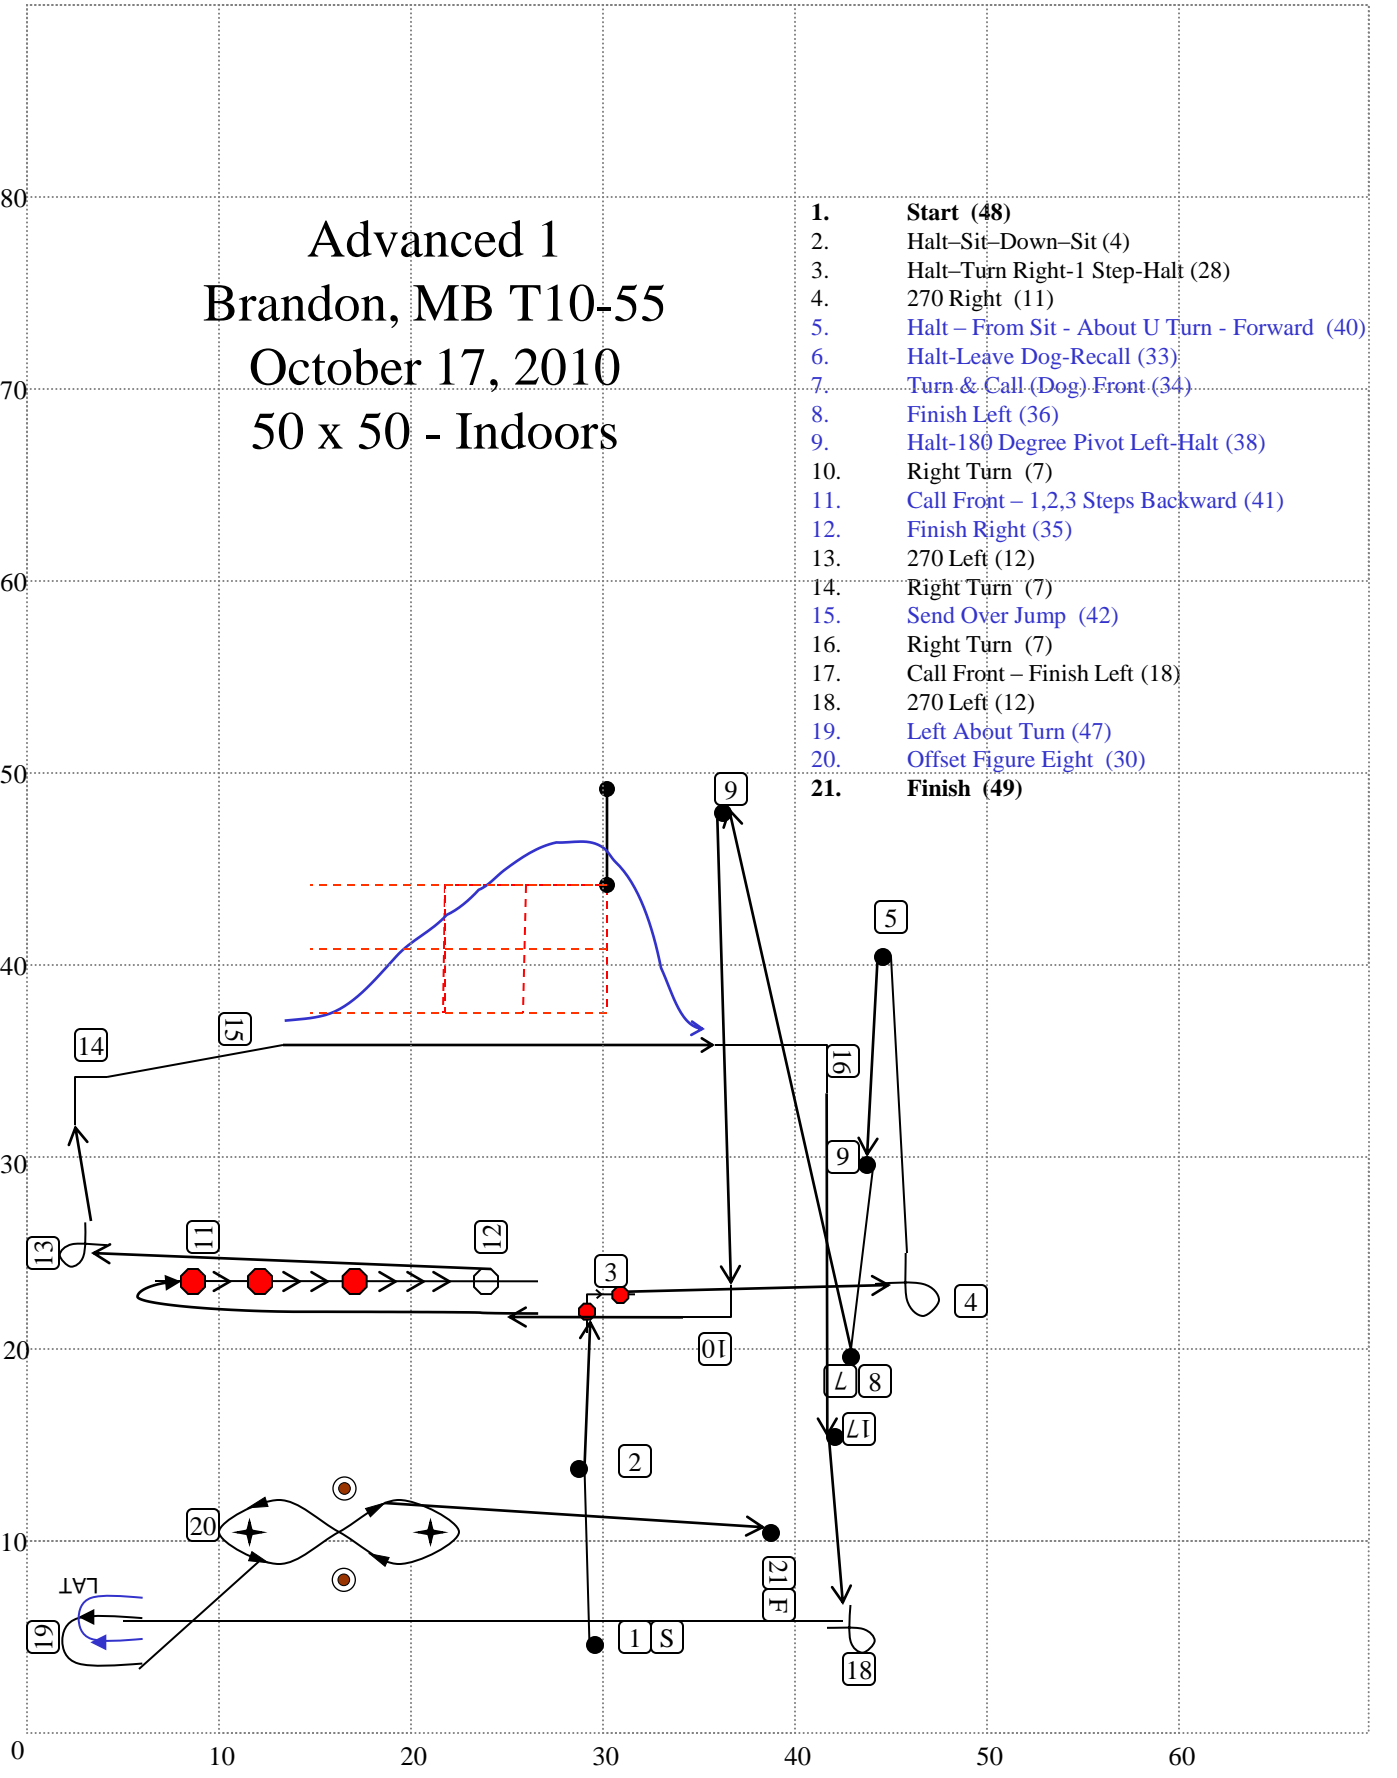

Advanced 1
 Brandon, MB T10-55
 October 17, 2010
 50 x 50 - Indoors

1. **Start (48)**
2. Halt-Sit-Down-Sit (4)
3. Halt-Turn Right-1 Step-Halt (28)
4. 270 Right (11)
5. Halt - From Sit - About U Turn - Forward (40)
6. Halt-Leave Dog-Recall (33)
7. Turn & Call (Dog) Front (34)
8. Finish Left (36)
9. Halt-180 Degree Pivot Left-Halt (38)
10. Right Turn (7)
11. Call Front - 1,2,3 Steps Backward (41)
12. Finish Right (35)
13. 270 Left (12)
14. Right Turn (7)
15. Send Over Jump (42)
16. Right Turn (7)
17. Call Front - Finish Left (18)
18. 270 Left (12)
19. Left About Turn (47)
20. Offset Figure Eight (30)
21. **Finish (49)**

Designed by Ayoka Bubar