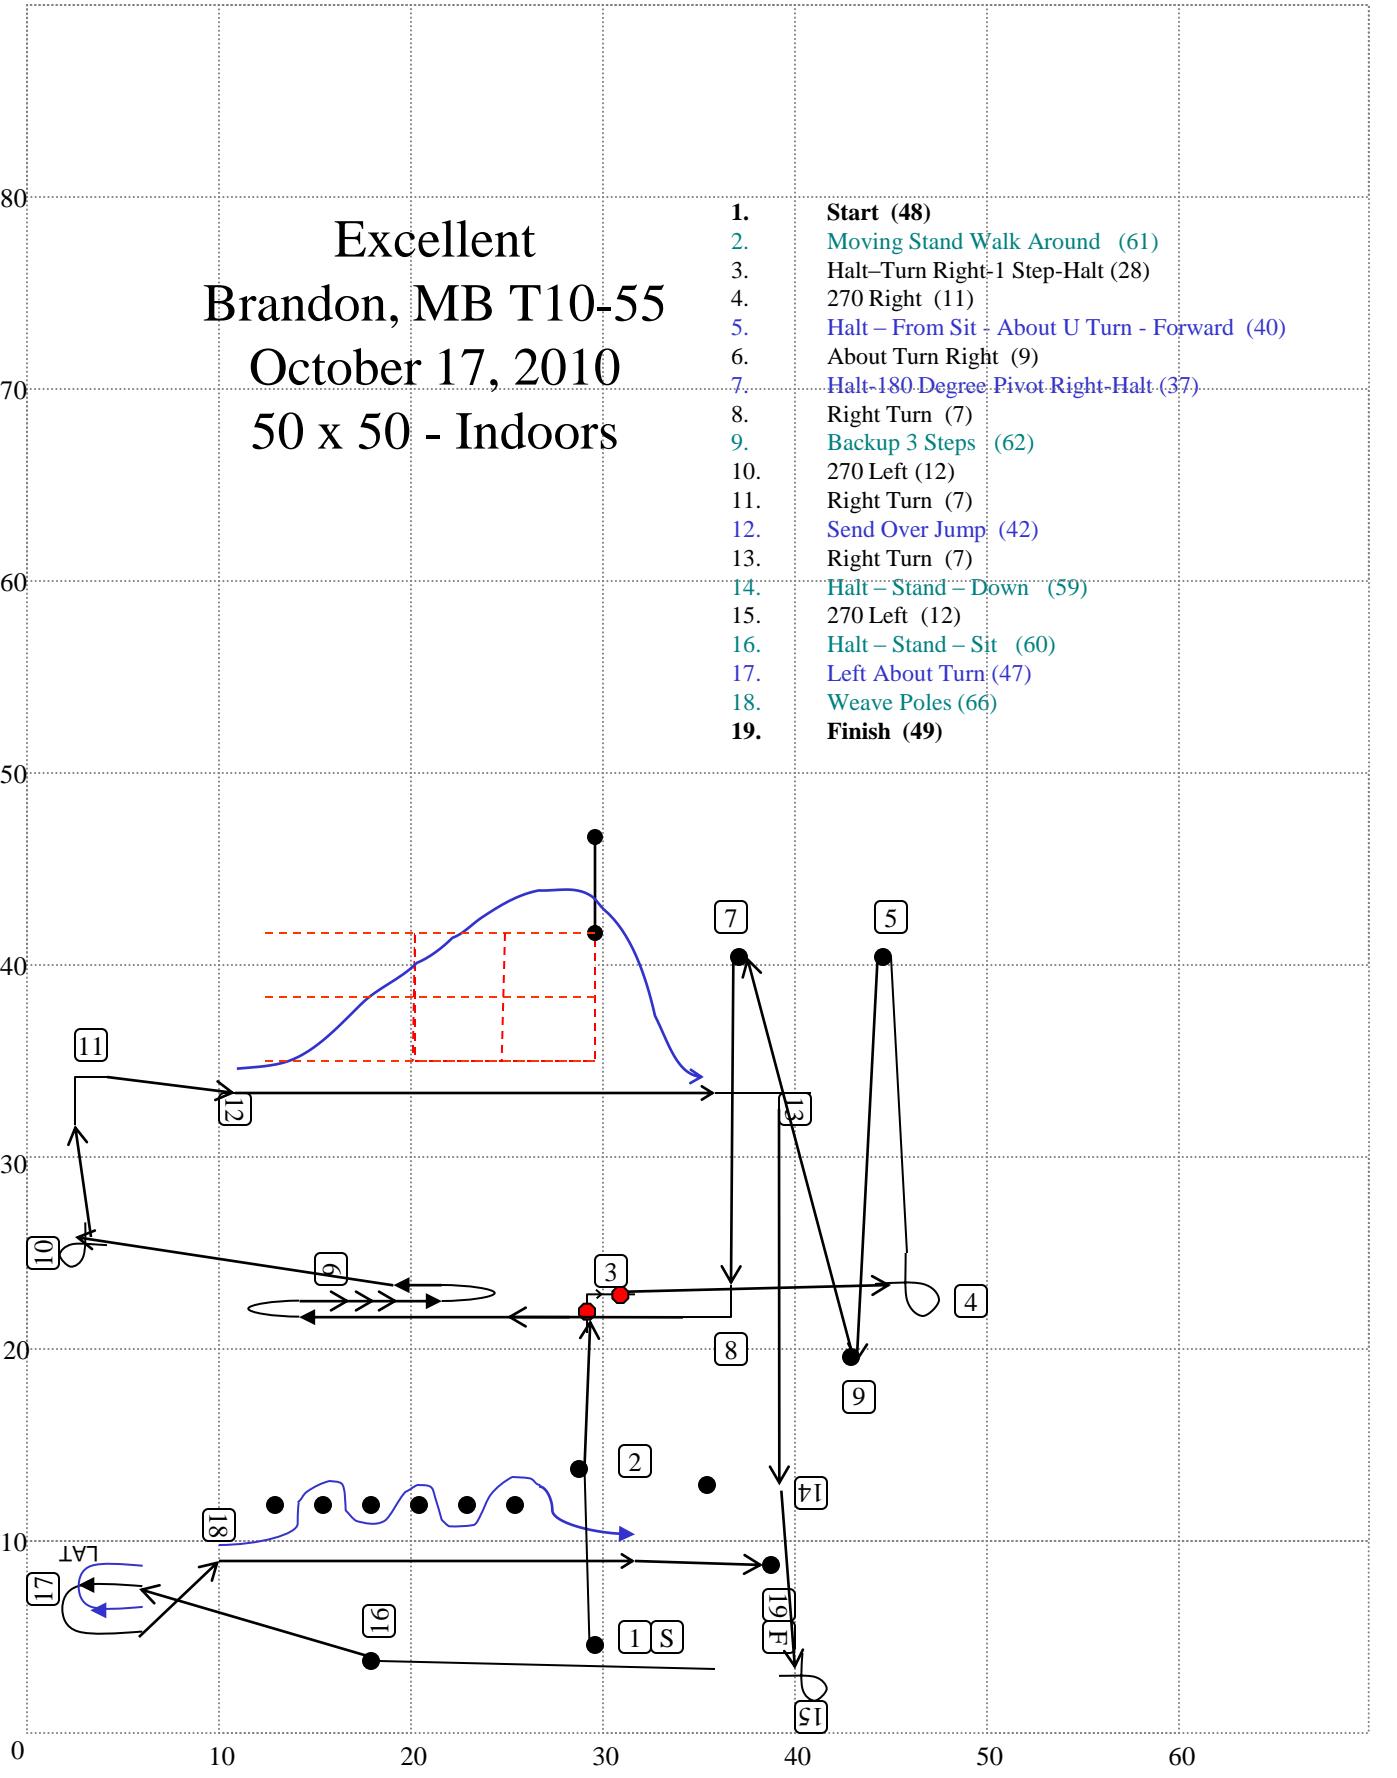

Excellent
 Brandon, MB T10-55
 October 17, 2010
 50 x 50 - Indoors

1. **Start (48)**
2. **Moving Stand Walk Around (61)**
3. **Halt-Turn Right-1 Step-Halt (28)**
4. **270 Right (11)**
5. **Halt - From Sit - About U Turn - Forward (40)**
6. **About Turn Right (9)**
7. **Halt-180 Degree Pivot Right-Halt (37)**
8. **Right Turn (7)**
9. **Backup 3 Steps (62)**
10. **270 Left (12)**
11. **Right Turn (7)**
12. **Send Over Jump (42)**
13. **Right Turn (7)**
14. **Halt - Stand - Down (59)**
15. **270 Left (12)**
16. **Halt - Stand - Sit (60)**
17. **Left About Turn (47)**
18. **Weave Poles (66)**
19. **Finish (49)**

Designed by Ayoka Bubar