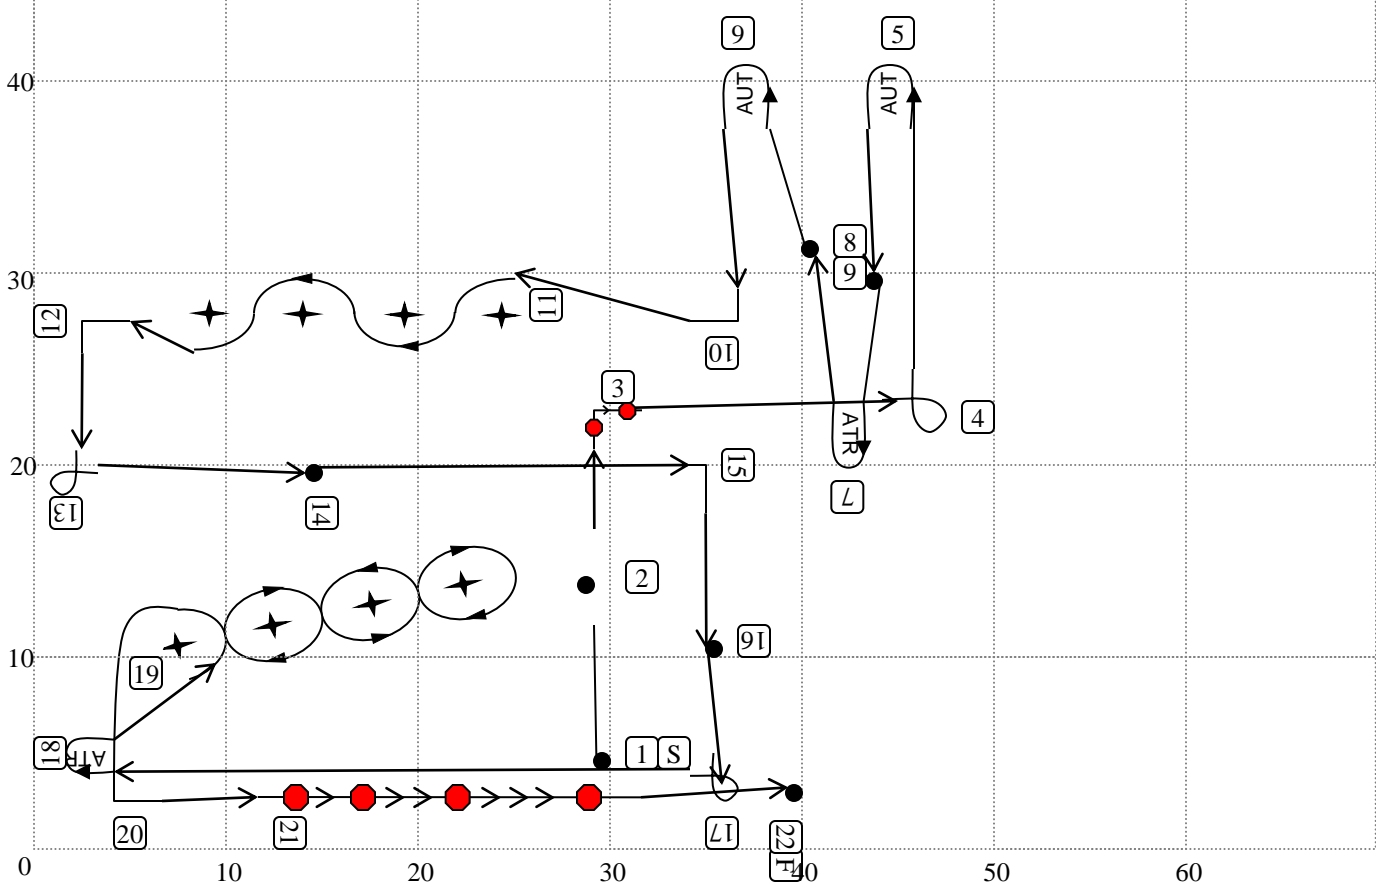

Novice 1
 Brandon, MB T10-55
 October 17, 2010
 50 x 50 - Indoors

- 1.Start (48)
- 2.360 Right (13)
- 3.Halt-Turn Right-1 Step-Halt (28)
- 4.270 Right (11)
- 5.About U Turn (10)
- 6.Halt-Sit-Down (3)
- 7.About Turn Right (9)
- 8.Halt-Sit-Down-Walk Around (6)
- 9.About U Turn (10)
- 10.Right Turn (7)
- 11.Weave Once (1)
- 12. Left Turn (8)
- 13. 270 Right (11)
- 14.Call Front -Forward Left (16)
- 15.Right Turn (7)
- 16.Call Front -Forward Right (15)
- 17.270 Left (12)
- 18.About Turn Right (9)
- 19.Straight Figure 8 (29)
- 20.Left Turn (8)
- 21.Halt-1,2,3 Steps Forward (27)
- 22.Finish (49)

Designed by Ayoka Bubar