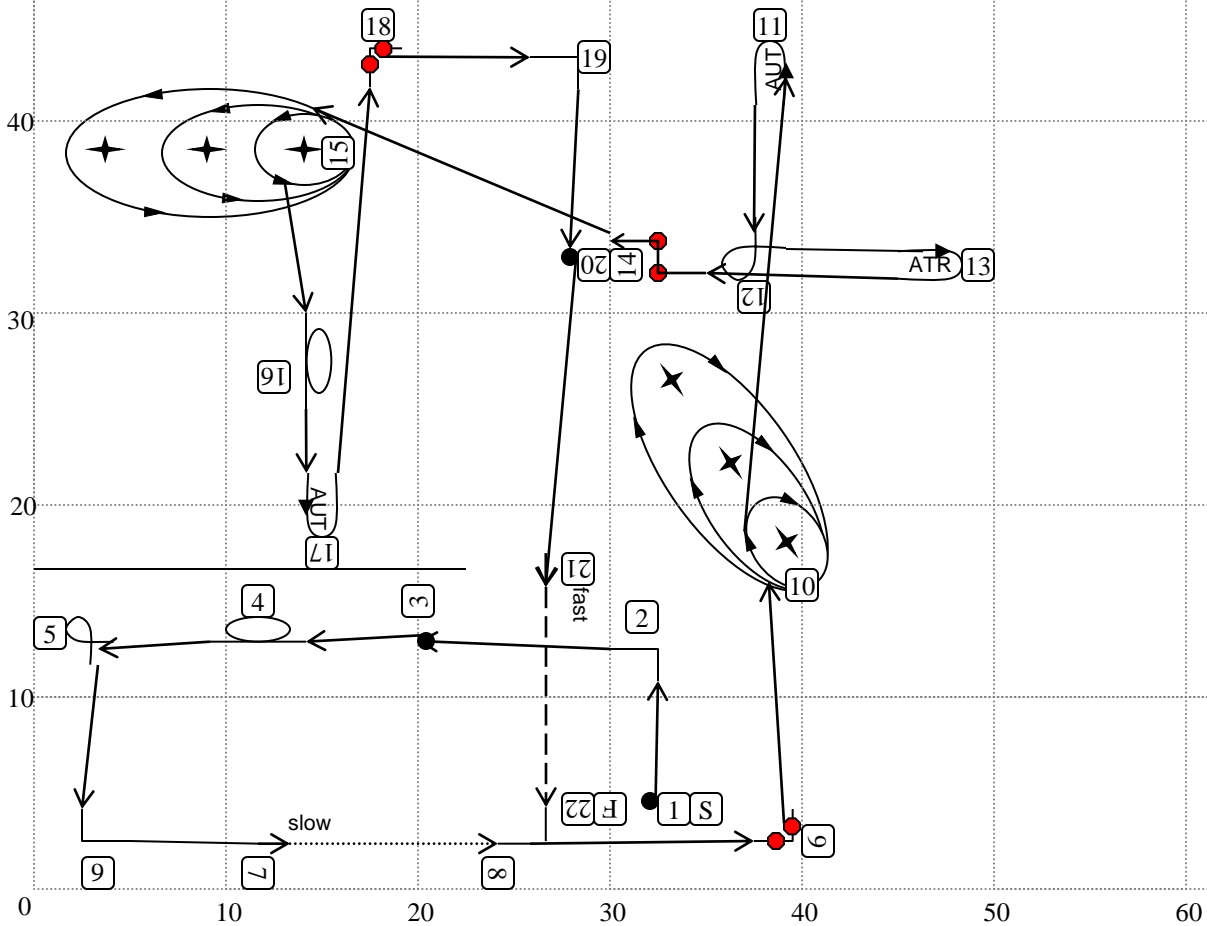

Novice 2  
 Brandon, MB T10-55  
 October 17, 2010  
 50 x 50 - Indoors

1. **Start (48)**
2. Left Turn (8)
3. Halt-Sit-Stand (2)
4. 360 Right (13)
5. 270 Right (11)
6. Left Turn (8)
7. Slow Pace (19)
8. Normal Pace (21)
9. Halt - 90 Degree Pivot Left - Halt (24)
10. Spiral Right - Dog Outside (25)
11. About U Turn (10)
12. 270 Right (11)
13. About Turn Right (9)
14. Halt - Sidestep Right - Halt (22)
15. Spiral Left - Dog Inside (26)
16. 360 Left (14)
17. About U Turn (10)
18. Halt - 90 Degree Pivot Right - Halt (23)
19. Right Turn (7)
20. Halt-Sit-Walk Around (5)
21. Fast Pace (20)
22. **Finish (49)**

Designed by Ayoka Bubar