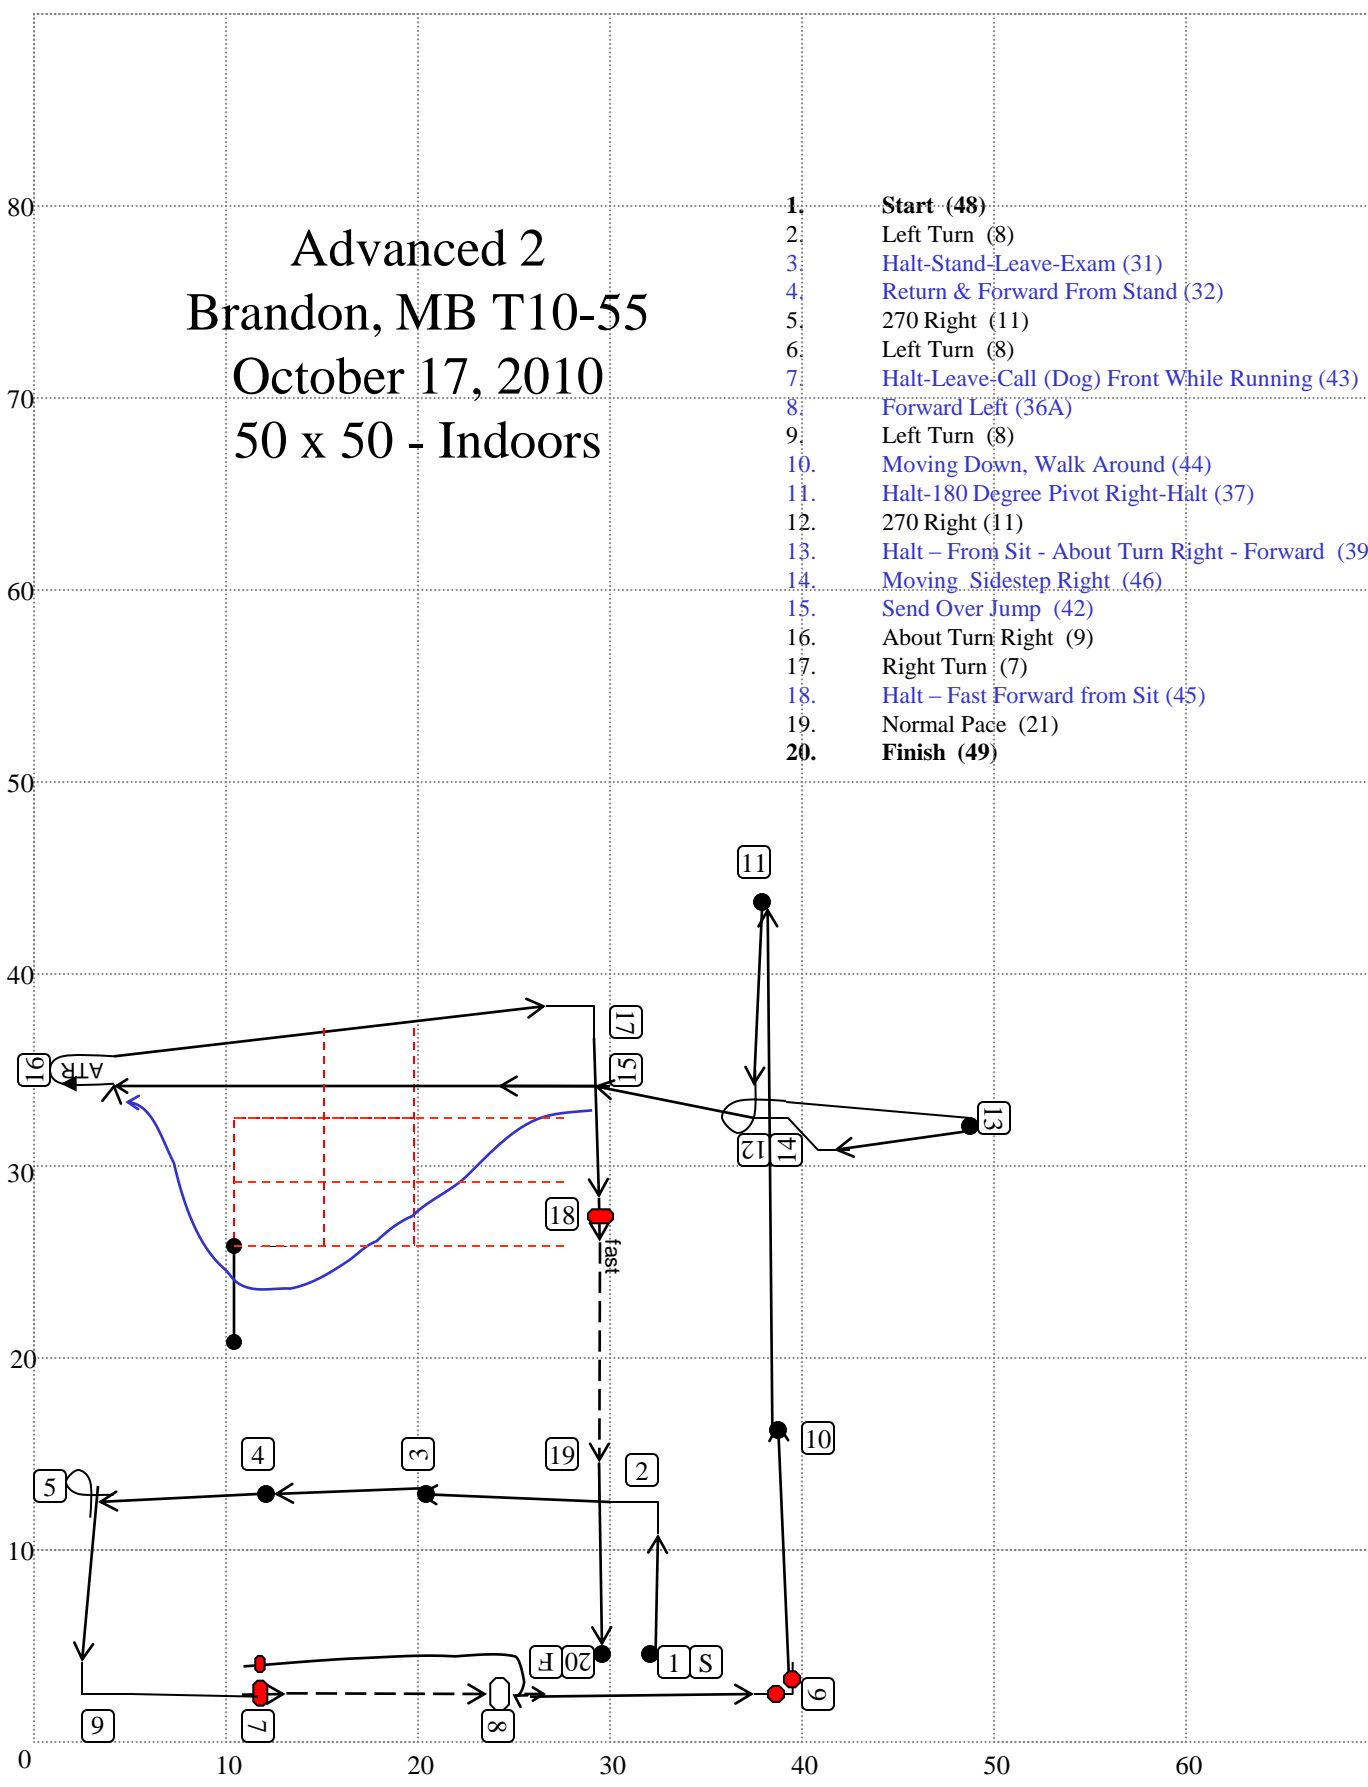

Advanced 2
 Brandon, MB T10-55
 October 17, 2010
 50 x 50 - Indoors

1. Start (48)
2. Left Turn (8)
3. Halt-Stand-Leave-Exam (31)
4. Return & Forward From Stand (32)
5. 270 Right (11)
6. Left Turn (8)
7. Halt-Leave-Call (Dog) Front While Running (43)
8. Forward Left (36A)
9. Left Turn (8)
10. Moving Down, Walk Around (44)
11. Halt-180 Degree Pivot Right-Halt (37)
12. 270 Right (11)
13. Halt - From Sit - About Turn Right - Forward (39)
14. Moving Sidestep Right (46)
15. Send Over Jump (42)
16. About Turn Right (9)
17. Right Turn (7)
18. Halt - Fast Forward from Sit (45)
19. Normal Pace (21)
20. Finish (49)

Designed by Ayoka Bubar