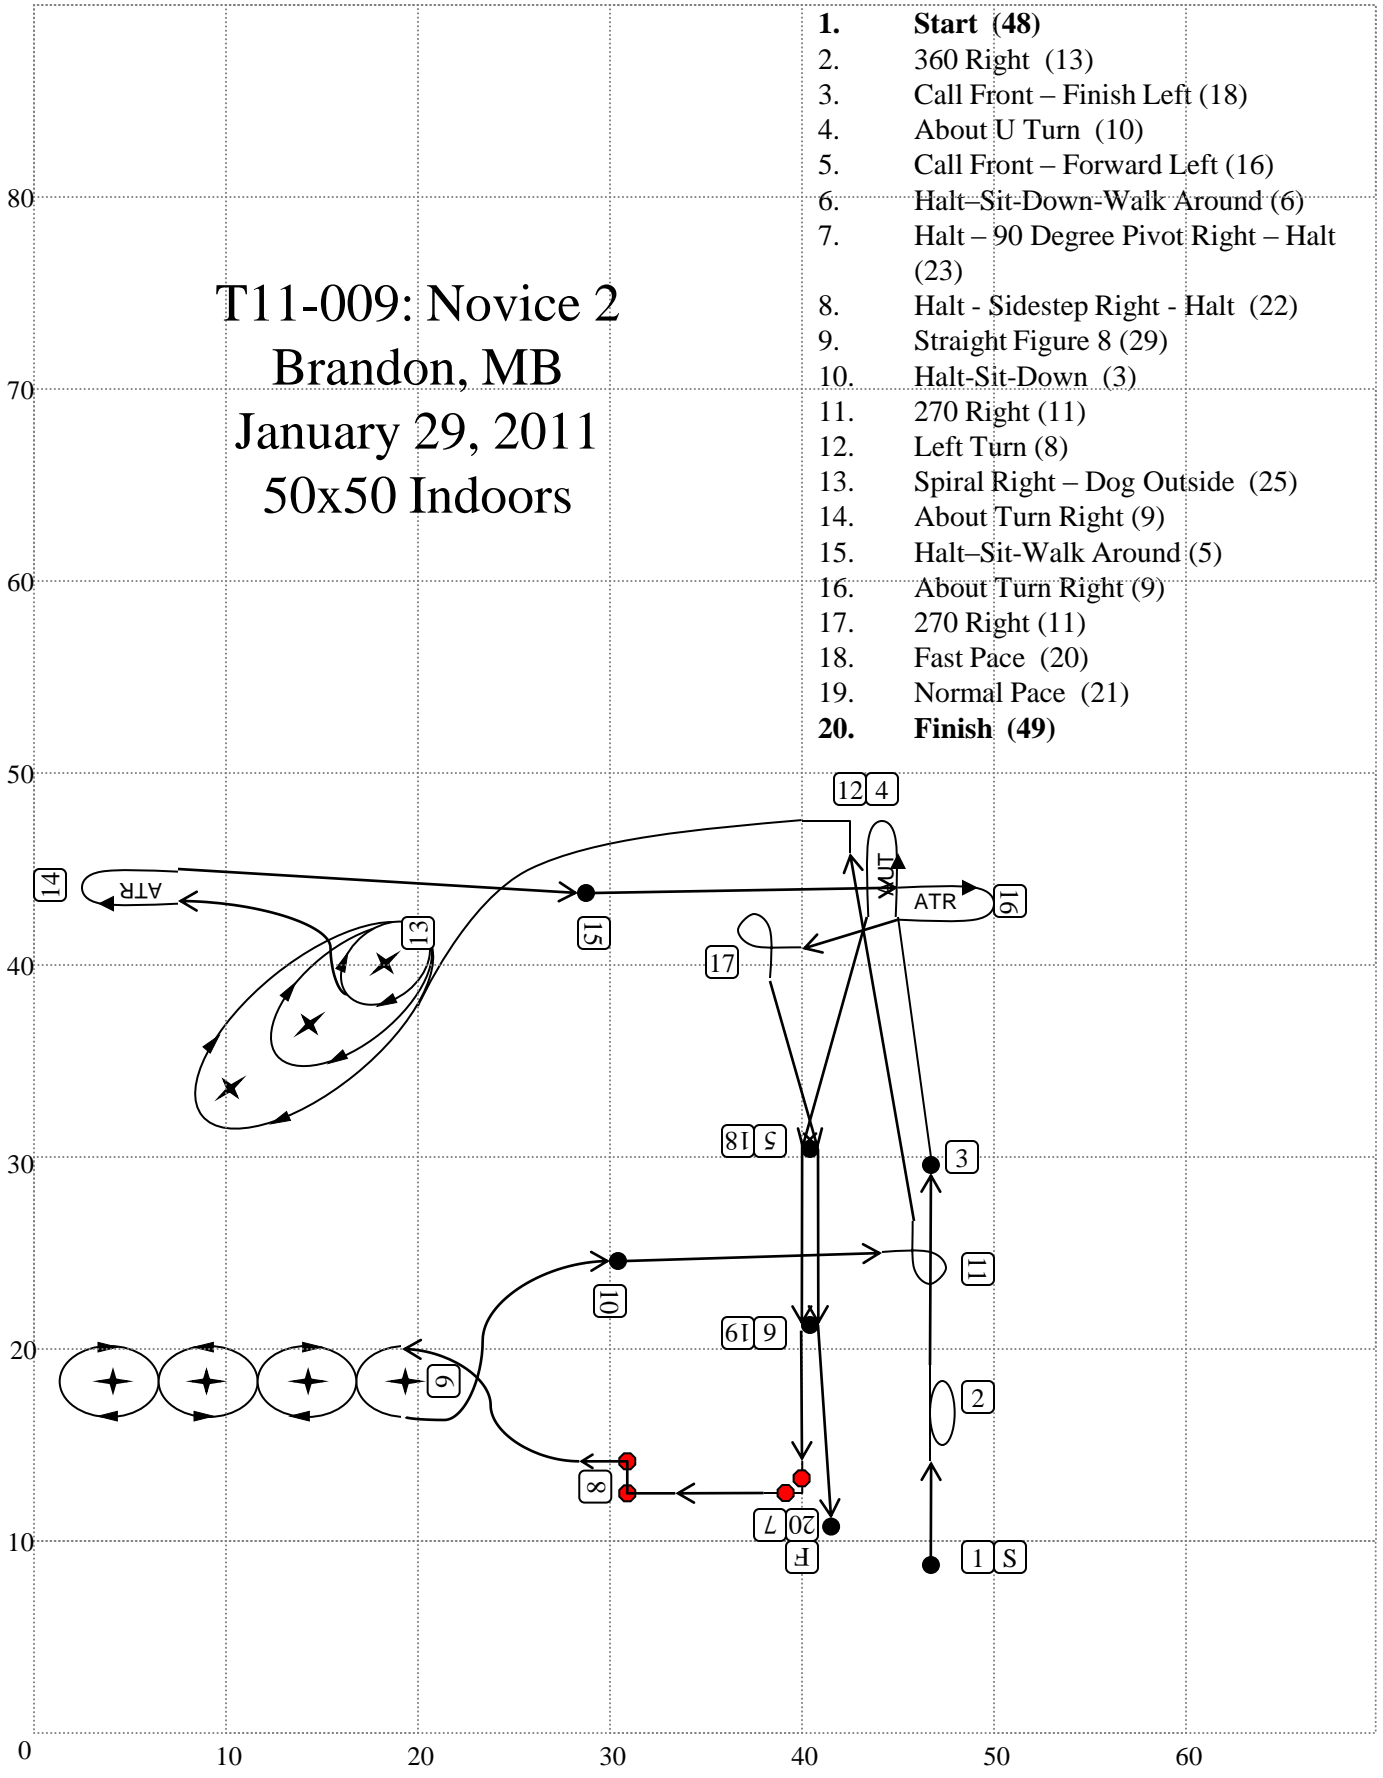

T11-009: Novice 2
 Brandon, MB
 January 29, 2011
 50x50 Indoors

1. **Start (48)**
2. 360 Right (13)
3. Call Front – Finish Left (18)
4. About U Turn (10)
5. Call Front – Forward Left (16)
6. Halt–Sit-Down-Walk Around (6)
7. Halt – 90 Degree Pivot Right – Halt (23)
8. Halt - Sidestep Right - Halt (22)
9. Straight Figure 8 (29)
10. Halt-Sit-Down (3)
11. 270 Right (11)
12. Left Turn (8)
13. Spiral Right – Dog Outside (25)
14. About Turn Right (9)
15. Halt–Sit-Walk Around (5)
16. About Turn Right (9)
17. 270 Right (11)
18. Fast Pace (20)
19. Normal Pace (21)
20. **Finish (49)**

Designed by Ayoka Bubar