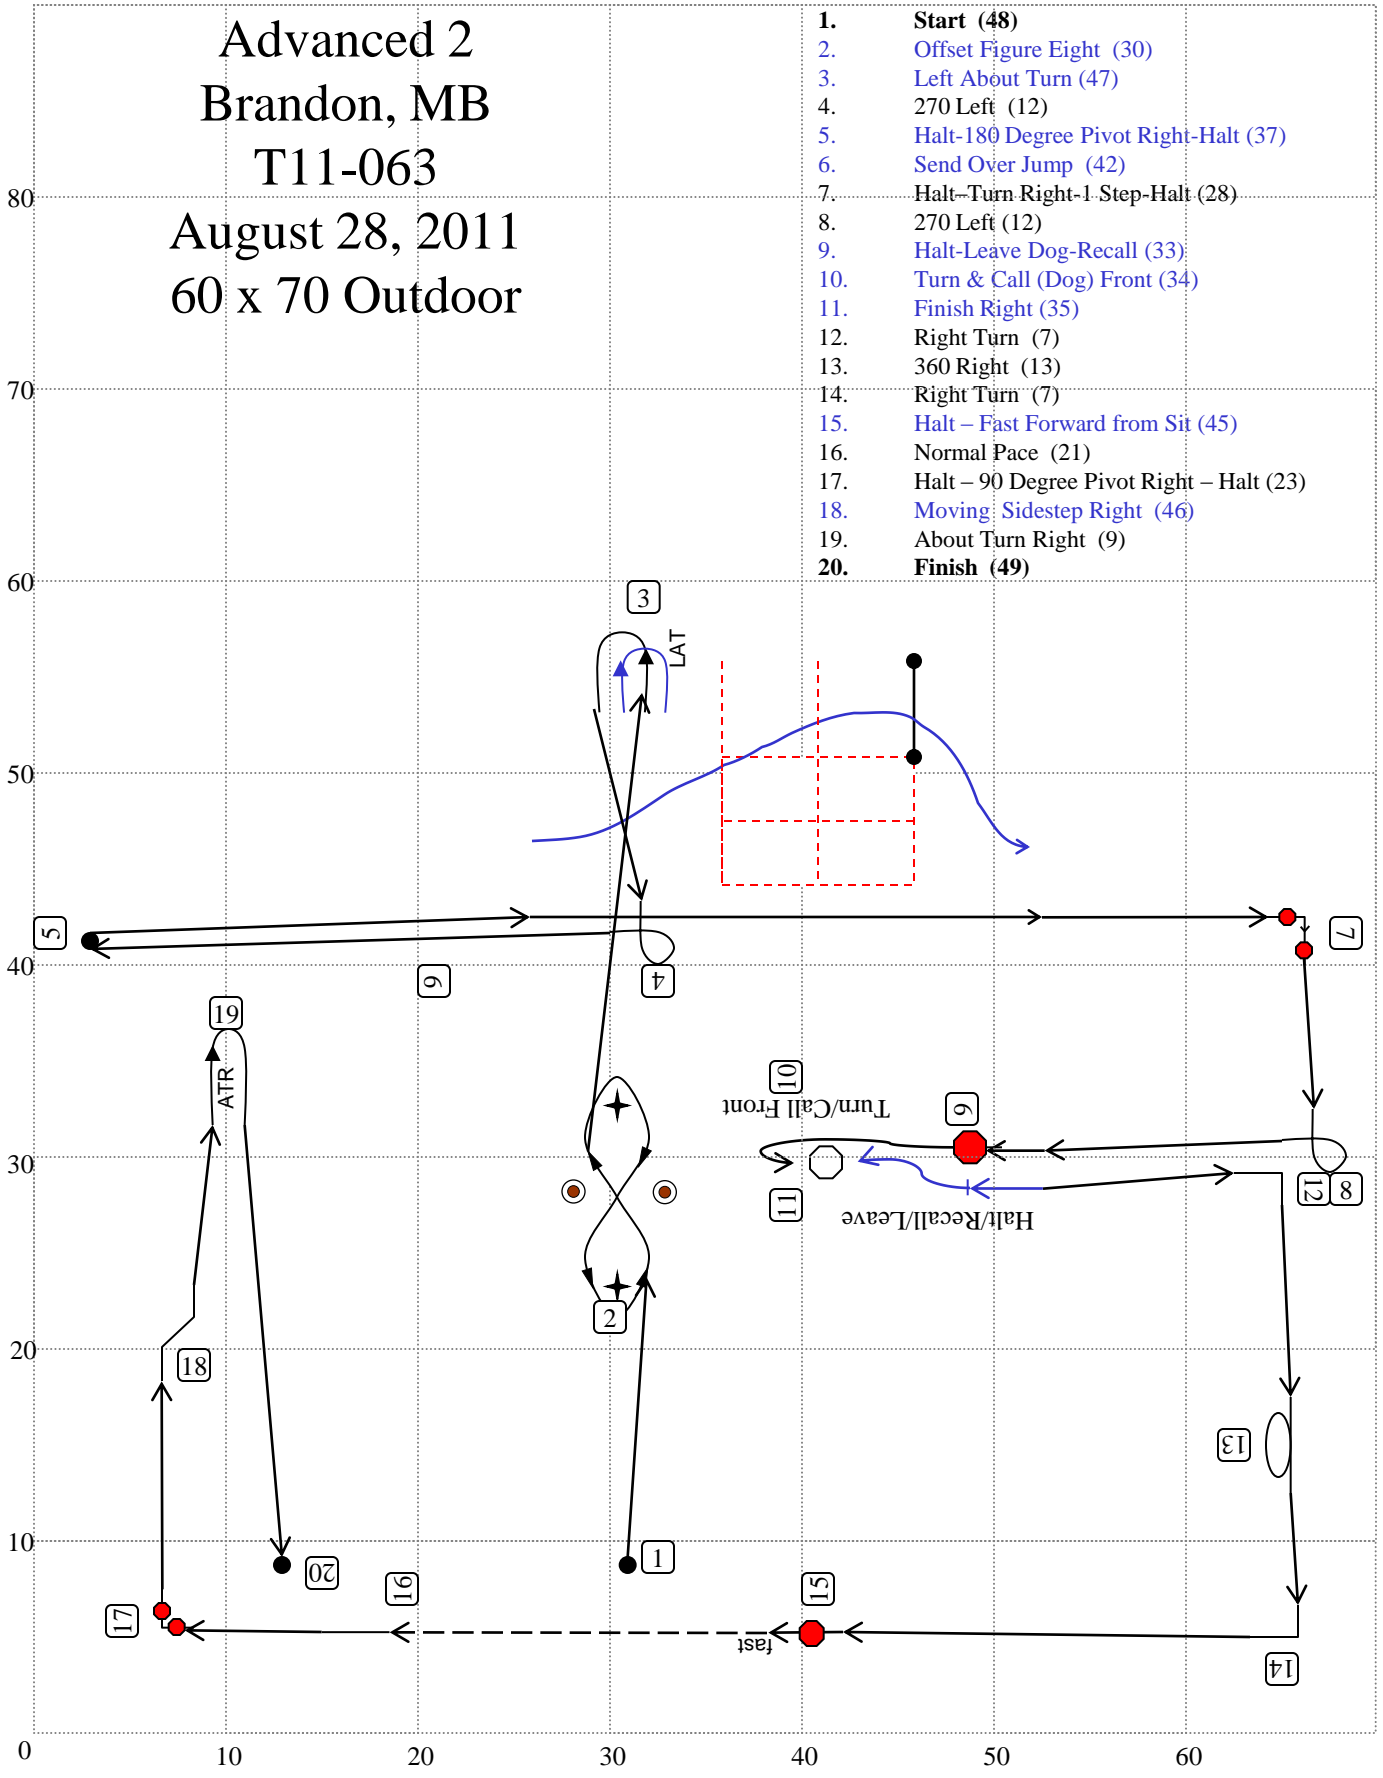

Advanced 2 Brandon, MB T11-063

August 28, 2011
60 x 70 Outdoor

1. Start (48)
2. Offset Figure Eight (30)
3. Left About Turn (47)
4. 270 Left (12)
5. Halt-180 Degree Pivot Right-Halt (37)
6. Send Over Jump (42)
7. Halt-Turn Right-1-Step-Halt (28)
8. 270 Left (12)
9. Halt-Leave Dog-Recall (33)
10. Turn & Call (Dog) Front (34)
11. Finish Right (35)
12. Right Turn (7)
13. 360 Right (13)
14. Right Turn (7)
15. Halt - Fast Forward from Sit (45)
16. Normal Pace (21)
17. Halt - 90 Degree Pivot Right - Halt (23)
18. Moving: Sidestep Right (46)
19. About Turn Right (9)
20. Finish (49)

Designed by Ayoka Bubar