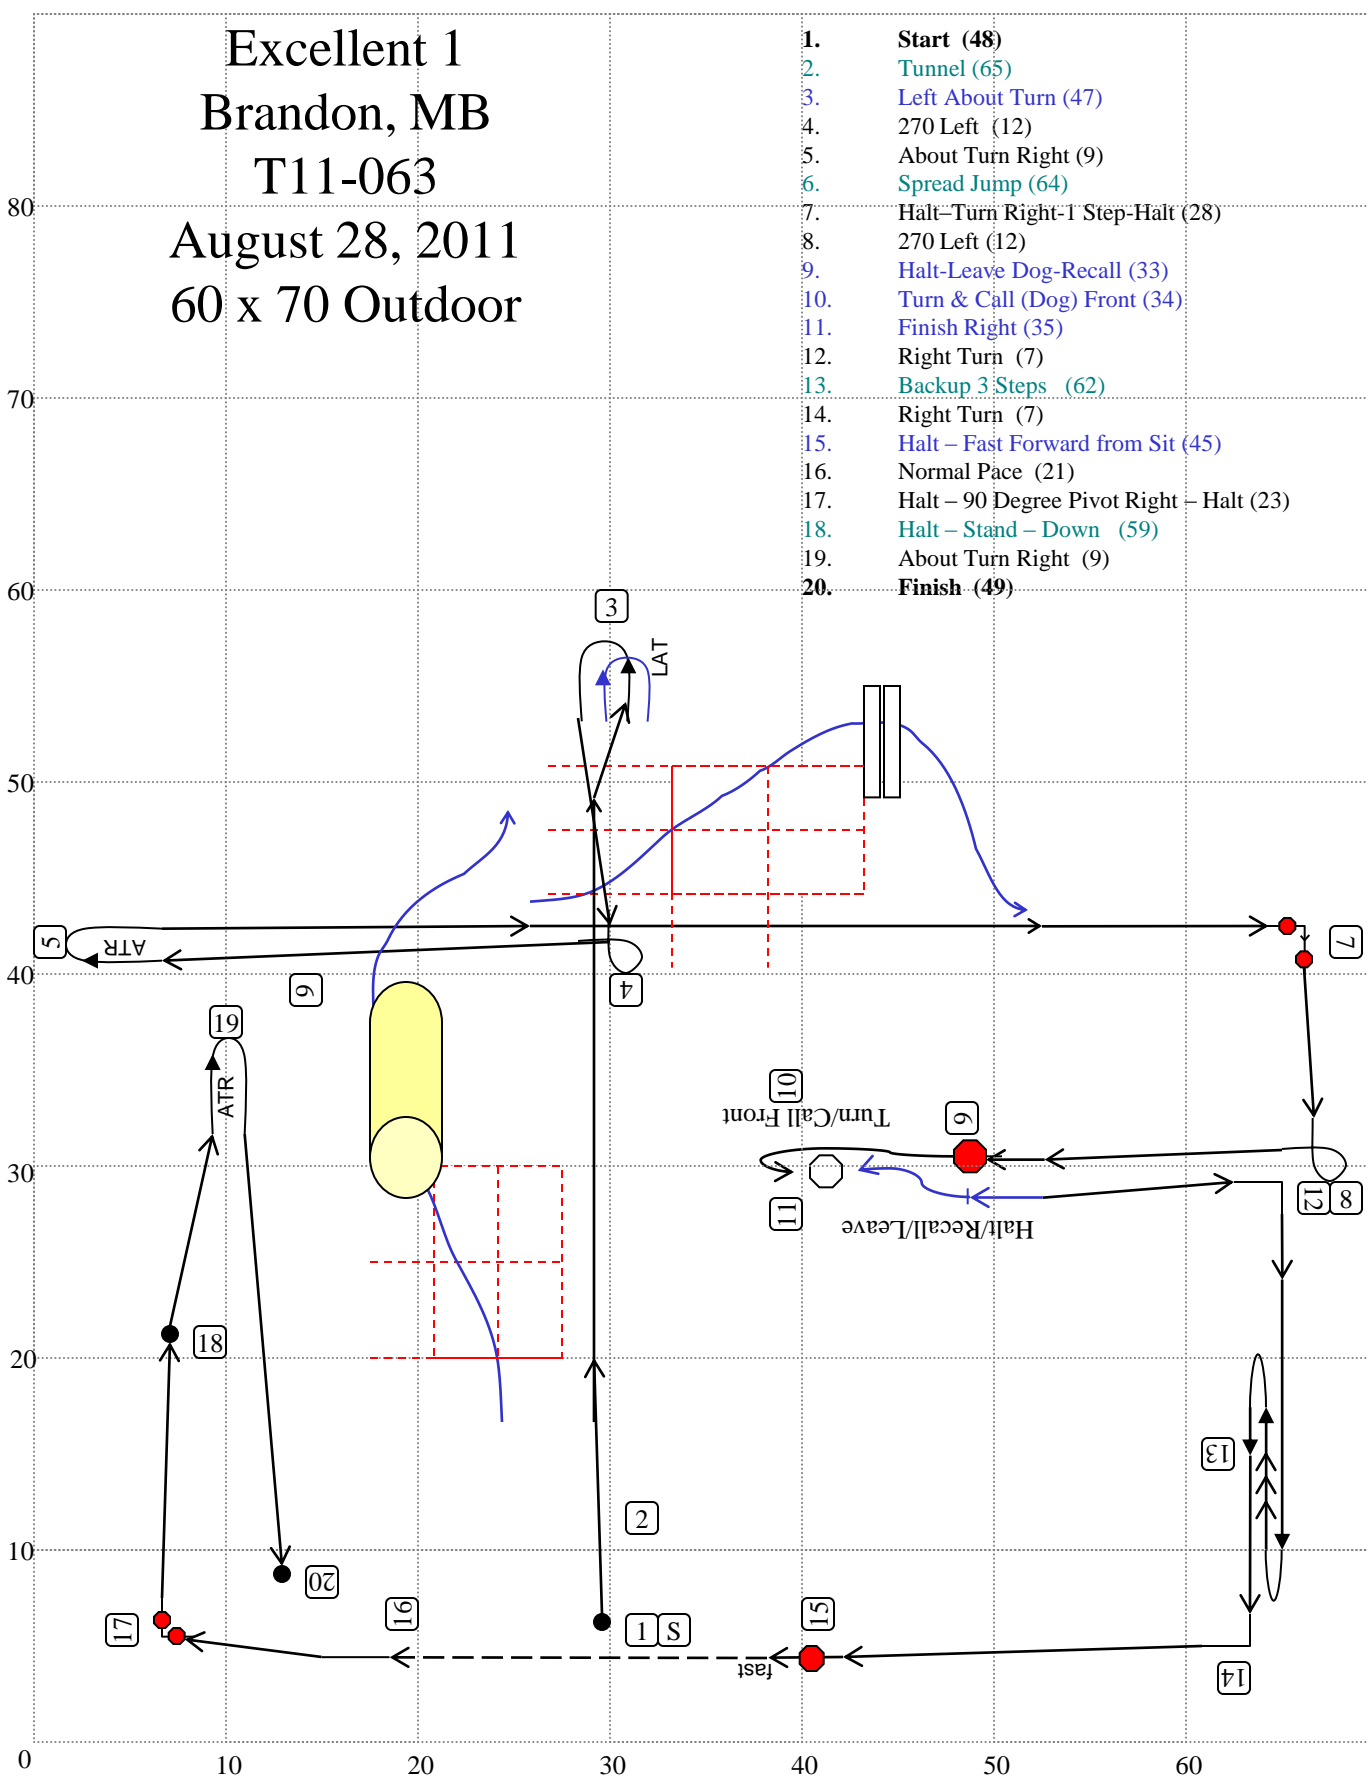

Excellent 1 Brandon, MB T11-063

August 28, 2011
60 x 70 Outdoor

1. Start (48)
2. Tunnel (65)
3. Left About Turn (47)
4. 270 Left (12)
5. About Turn Right (9)
6. Spread Jump (64)
7. Halt-Turn Right-1 Step-Halt (28)
8. 270 Left (12)
9. Halt-Leave Dog-Recall (33)
10. Turn & Call (Dog) Front (34)
11. Finish Right (35)
12. Right Turn (7)
13. Backup 3 Steps (62)
14. Right Turn (7)
15. Halt - Fast Forward from Sit (45)
16. Normal Pace (21)
17. Halt - 90 Degree Pivot Right - Halt (23)
18. Halt - Stand - Down (59)
19. About Turn Right (9)
20. Finish (49)

Designed by Ayoka Bubar