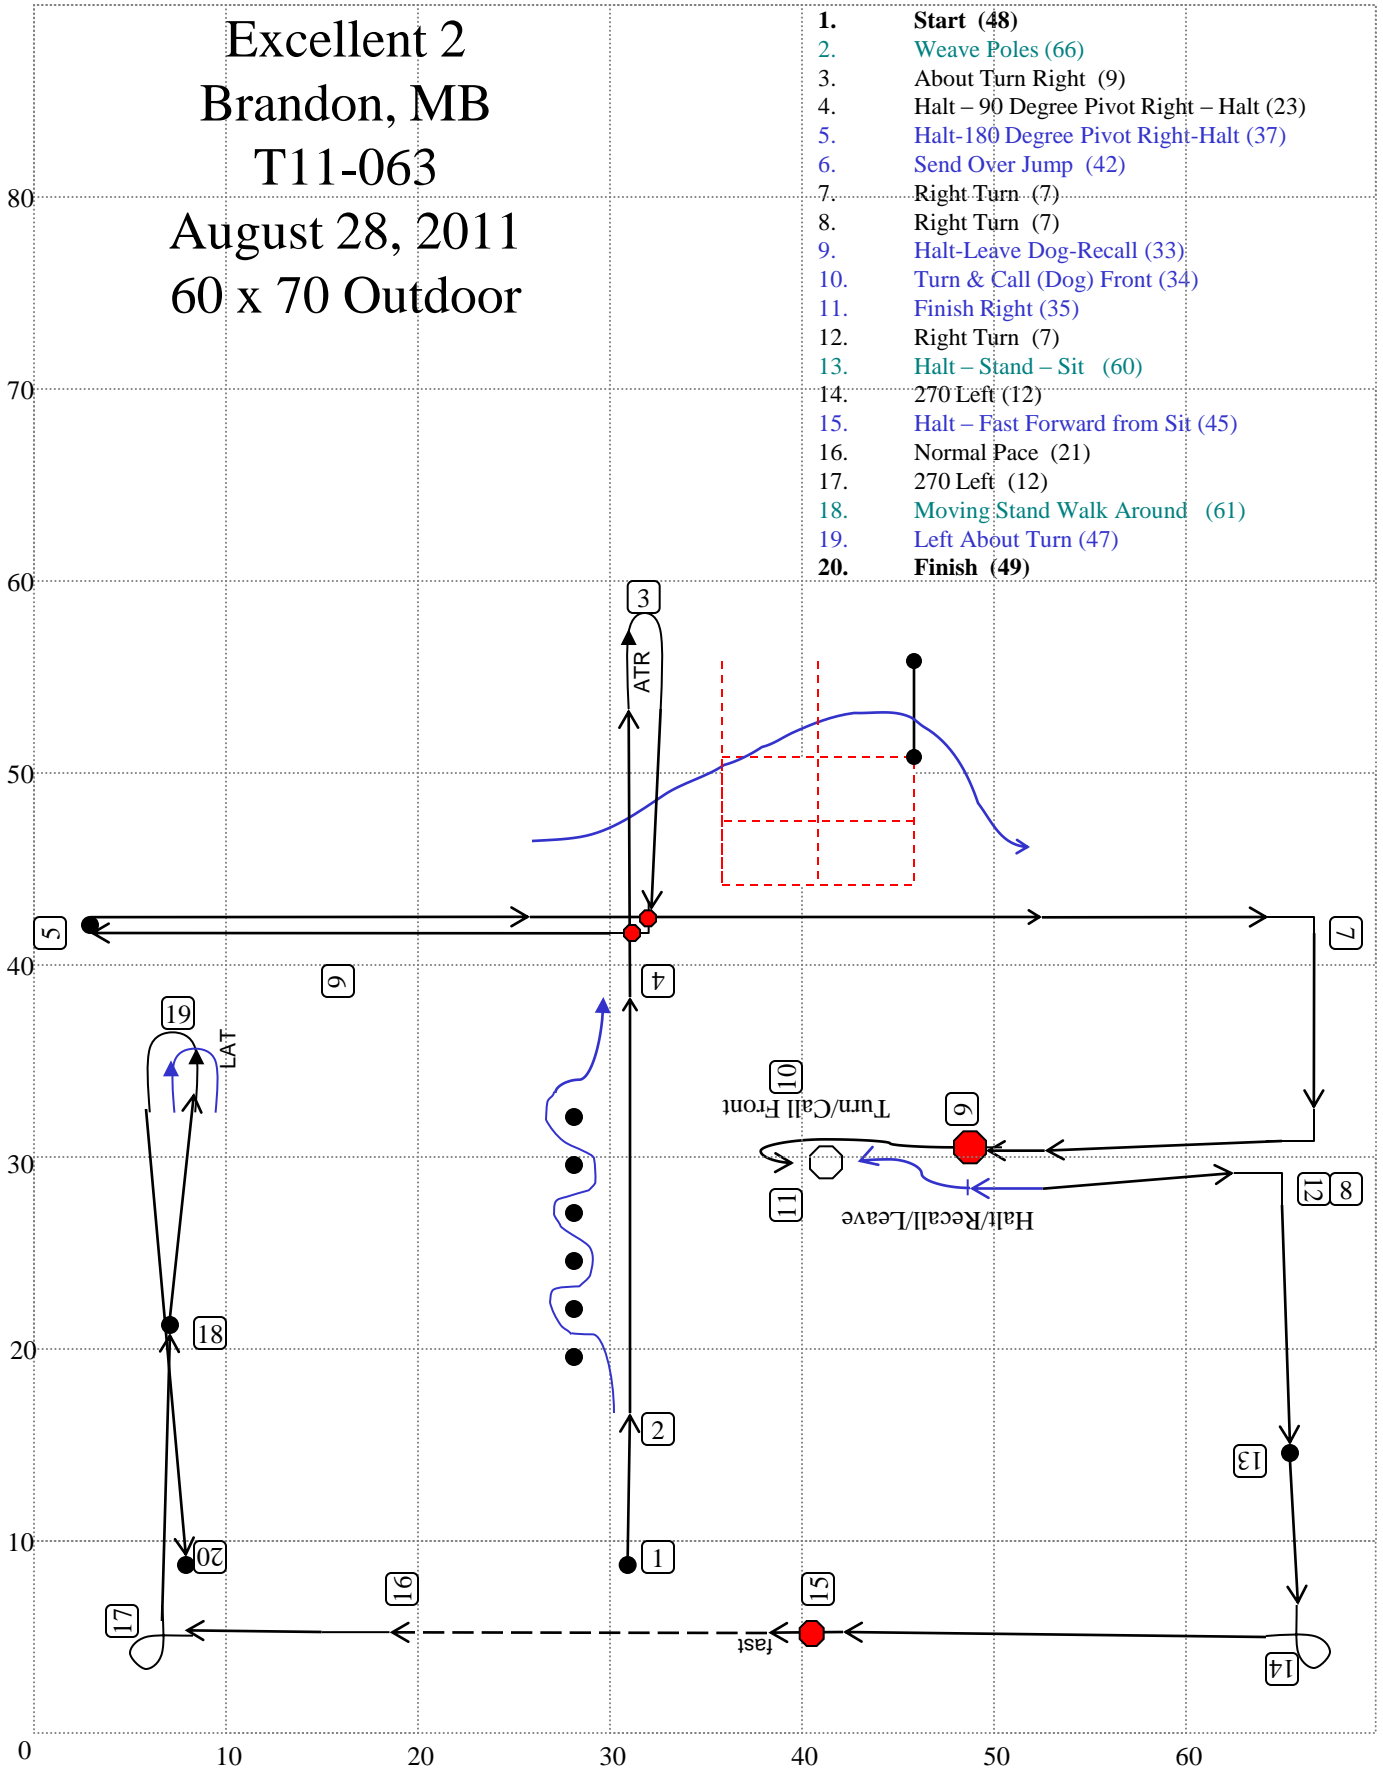

Excellent 2  
 Brandon, MB  
 T11-063

August 28, 2011  
 60 x 70 Outdoor

1. Start (48)
2. Weave Poles (66)
3. About Turn Right (9)
4. Halt - 90 Degree Pivot Right - Halt (23)
5. Halt-180 Degree Pivot Right-Halt (37)
6. Send Over Jump (42)
7. Right Turn (7)
8. Right Turn (7)
9. Halt-Leave Dog-Recall (33)
10. Turn & Call (Dog) Front (34)
11. Finish Right (35)
12. Right Turn (7)
13. Halt - Stand - Sit (60)
14. 270 Left (12)
15. Halt - Fast Forward from Sit (45)
16. Normal Pace (21)
17. 270 Left (12)
18. Moving Stand Walk Around (61)
19. Left About Turn (47)
20. Finish (49)

Designed by Ayoka Bubar