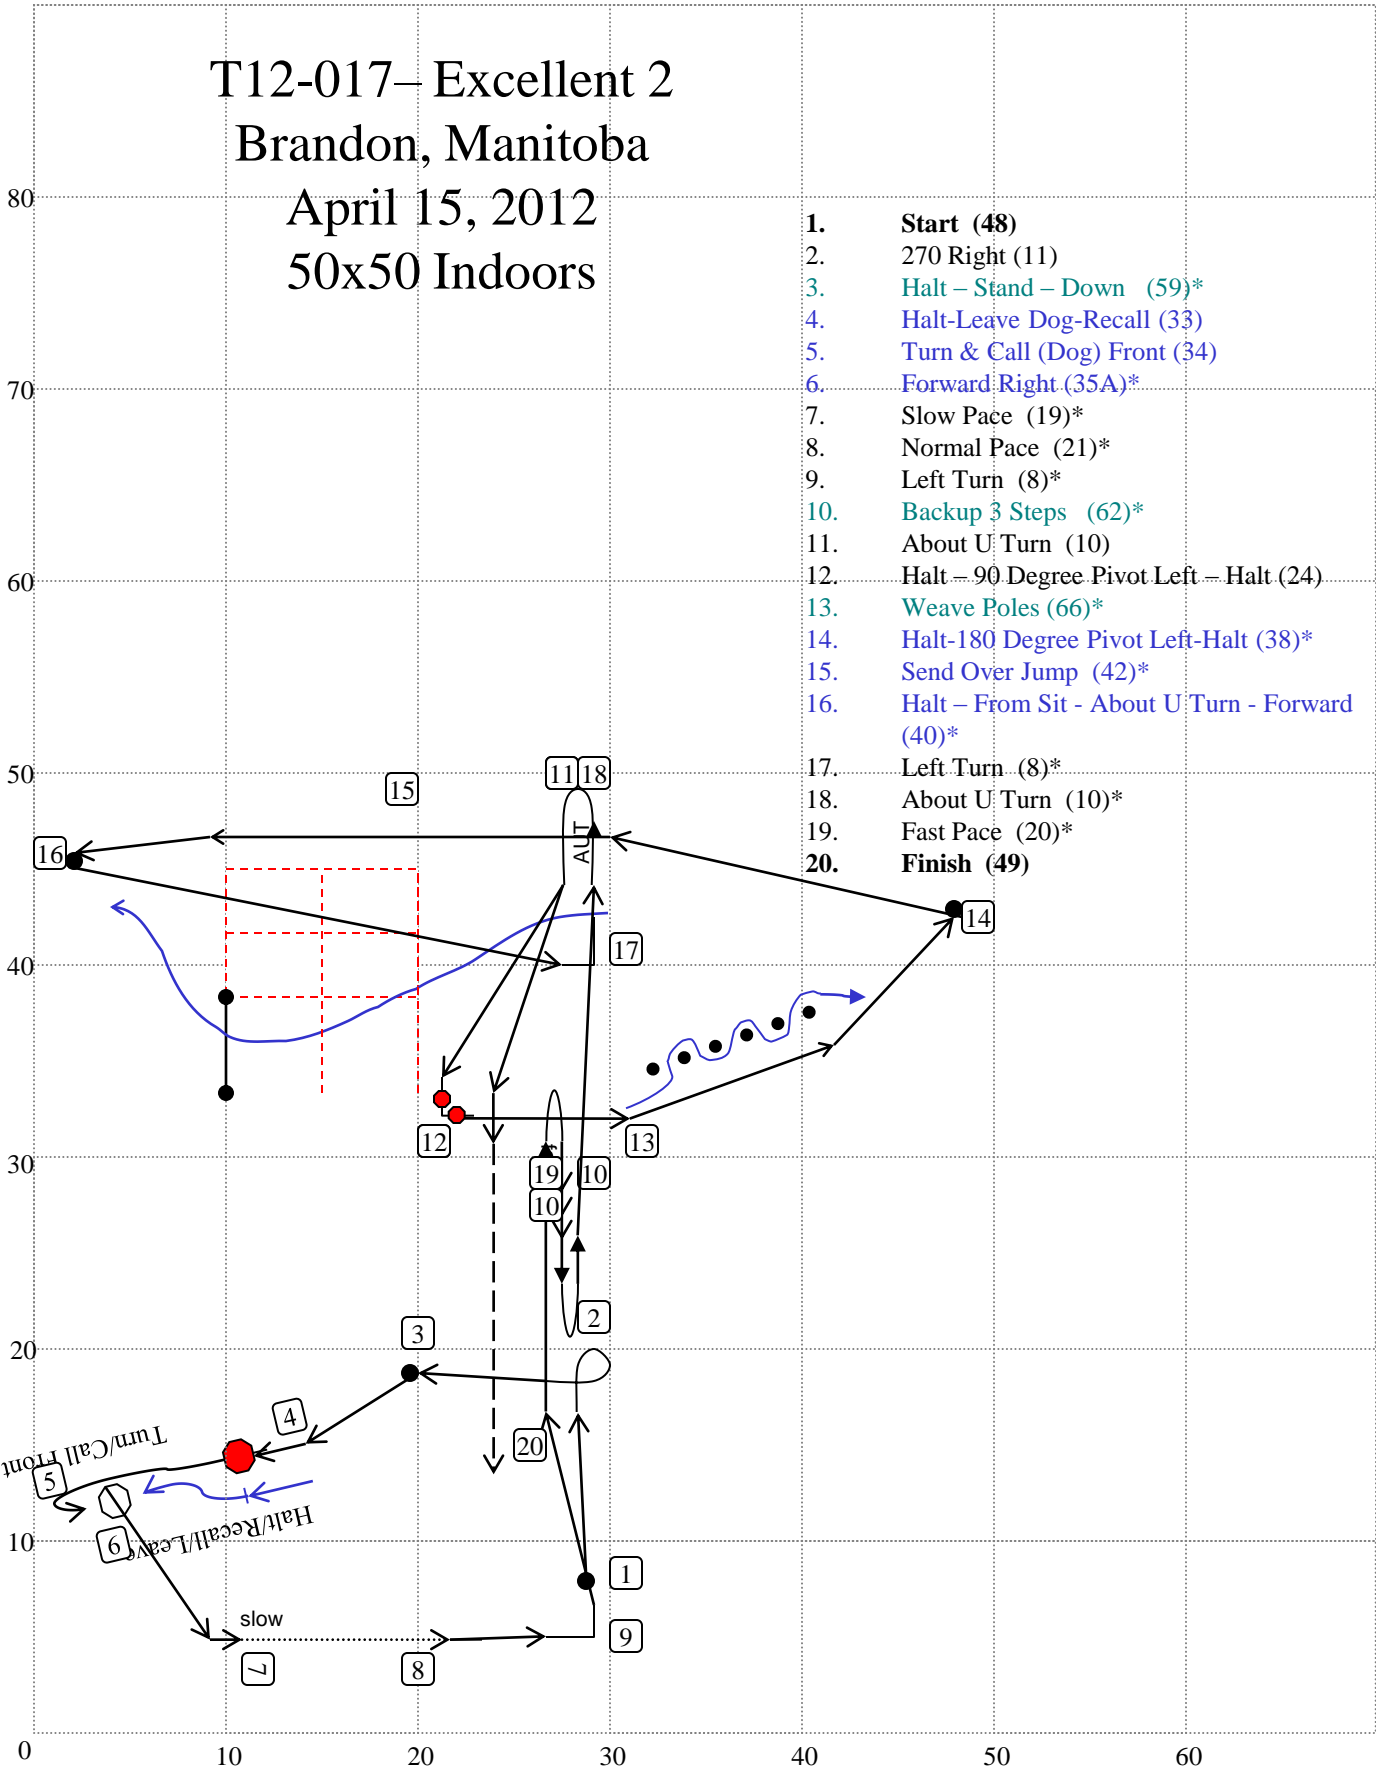

T12-017– Excellent 2
 Brandon, Manitoba
 April 15, 2012
 50x50 Indoors

1. **Start (48)**
2. 270 Right (11)
3. Halt – Stand – Down (59)*
4. Halt-Leave Dog-Recall (33)
5. Turn & Call (Dog) Front (34)
6. Forward Right (35A)*
7. Slow Pace (19)*
8. Normal Pace (21)*
9. Left Turn (8)*
10. Backup 3 Steps (62)*
11. About U Turn (10)
12. Halt – 90 Degree Pivot Left – Halt (24)
13. Weave Poles (66)*
14. Halt-180 Degree Pivot Left-Halt (38)*
15. Send Over Jump (42)*
16. Halt – From Sit - About U Turn - Forward (40)*
17. Left Turn (8)*
18. About U Turn (10)*
19. Fast Pace (20)*
20. **Finish (49)**

Designed by Ayoka Bubar