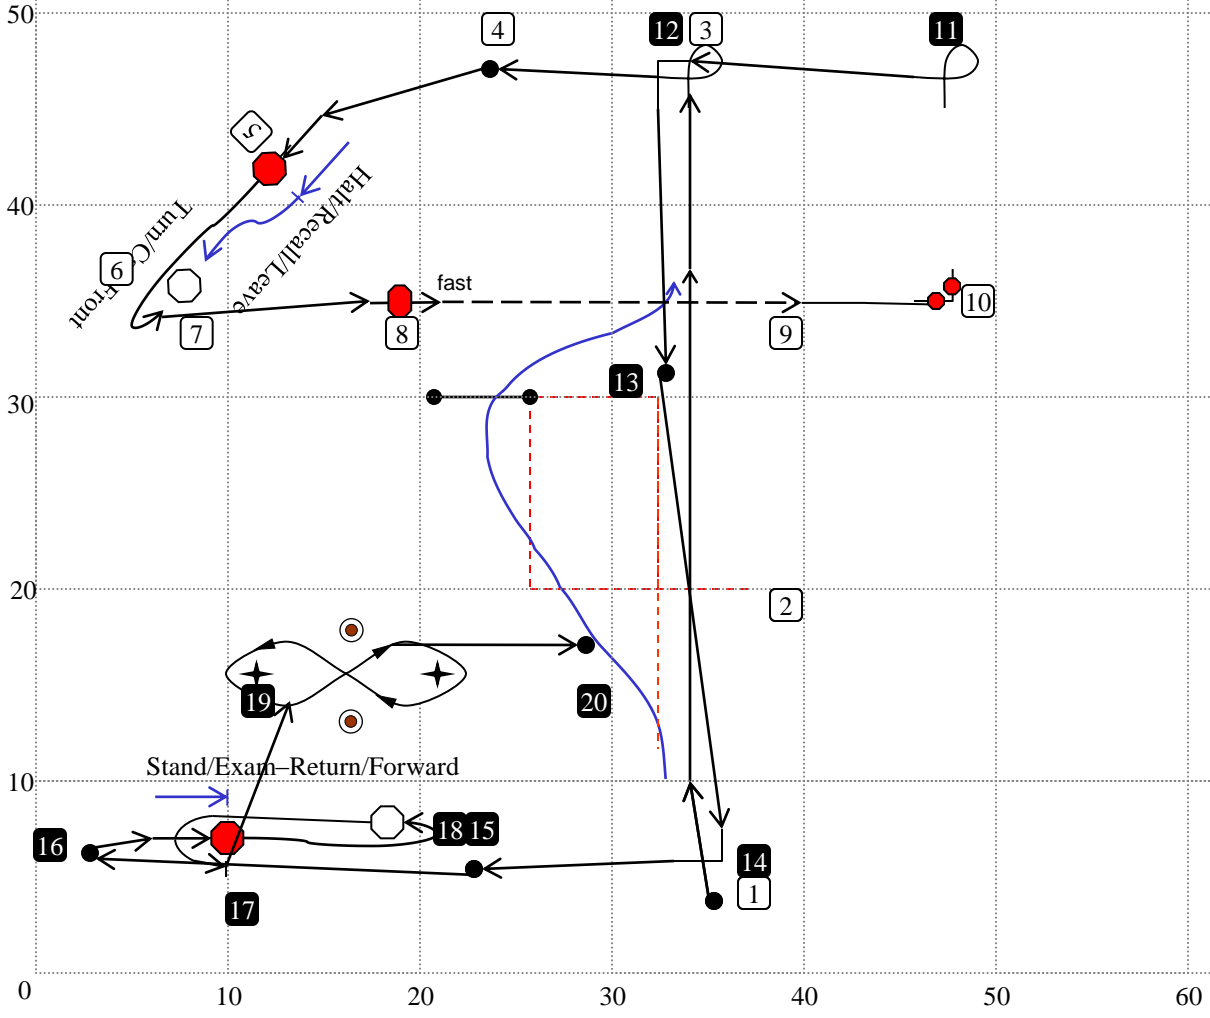

Advanced Team
 TBD & PDD – Brandon, MB
 T12-059
 August 25, 2012
 50 x 50 Indoor

1. **Start (48)**
2. Send Over Jump (42)
3. 270 Right (11)
4. Call Front – Finish Right (17)
5. Halt-Leave Dog-Recall (33)
6. Turn & Call (Dog) Front (34)
7. Finish Left (36)
8. Halt – Fast Forward from Sit (45)
9. Normal Pace (21)
10. Halt – 90 Degree Pivot Left – Halt (24)
11. 270 Right (11)
12. Left Turn (8)
13. Moving Down, Walk Around (44)
14. Right Turn (7)
15. Call Front – Finish Left (18)
16. Halt – From Sit - About Turn Right - Forward (39)
17. Halt-Stand-Leave-Exam (31)
18. Return & Forward From Stand (32)
19. Offset Figure Eight (30)
20. **Finish (49)**

Designed by Ayoka Bubar