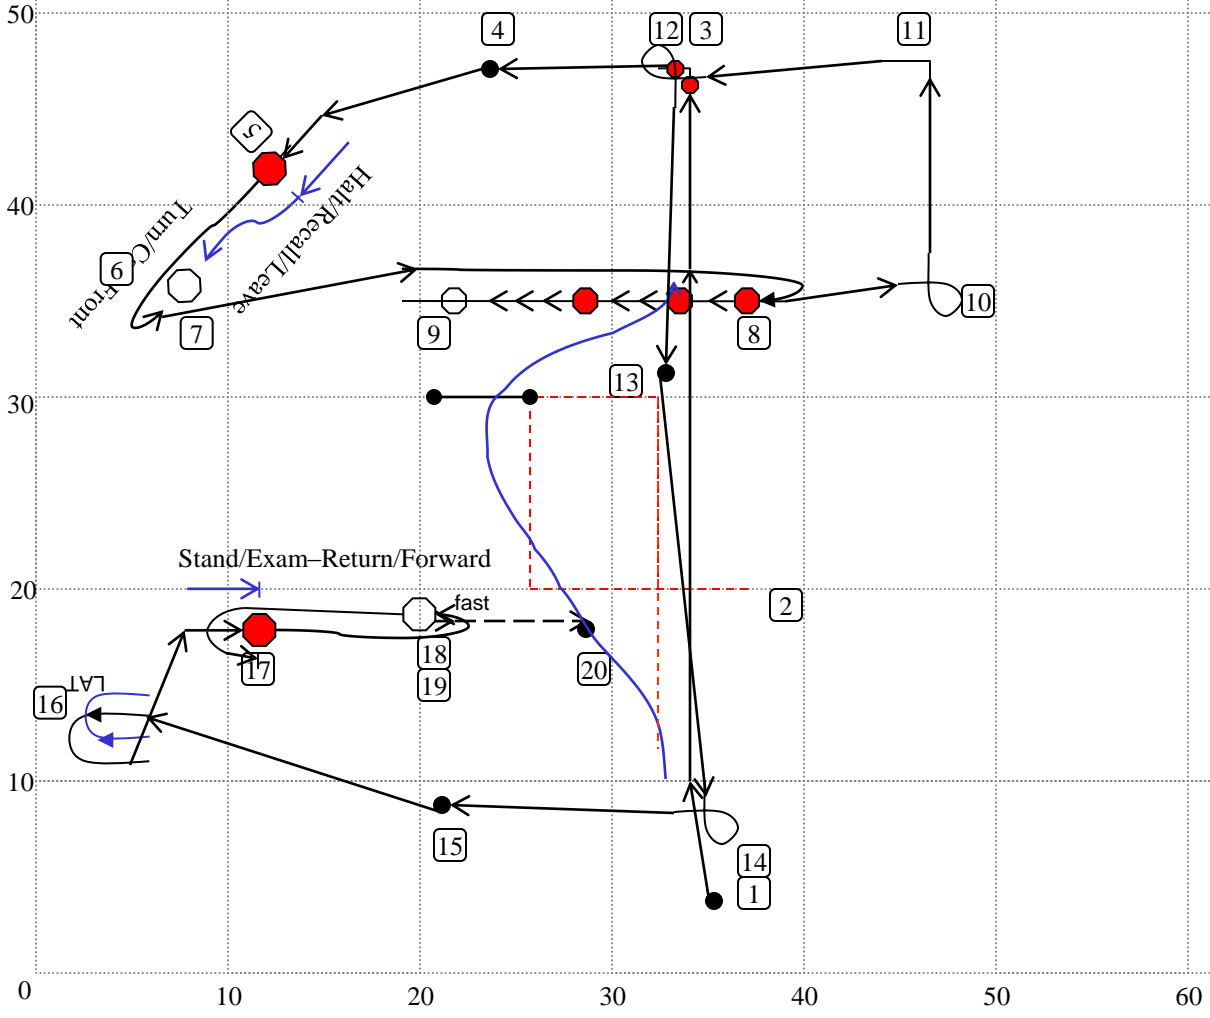

Advanced
 TBD & PDD – Brandon, MB
 T12-059
 August 25, 2012
 50 x 50 Indoor

1. **Start (48)**
2. Send Over Jump (42)
3. Halt – 90 Degree Pivot Left – Halt (24)
4. Moving Down, Walk Around (44)
5. Halt-Leave Dog-Recall (33)
6. Turn & Call (Dog) Front (34)
7. Finish Left (36)
8. Call Front – 1,2,3 Steps Backward (41)
9. Finish Right (35)
10. 270 Right (11)
11. Left Turn (8)
12. 270 Right (11)
13. Halt-Sit-Down (3)
14. 270 Left (12)
15. Call Front – Finish Left (18)
16. Left About Turn (47)
17. Halt-Stand-Leave-Exam (31)
18. Return & Forward From Stand (32)
19. Fast Pace (20)
20. **Finish (49)**

Designed by Ayoka Bubar