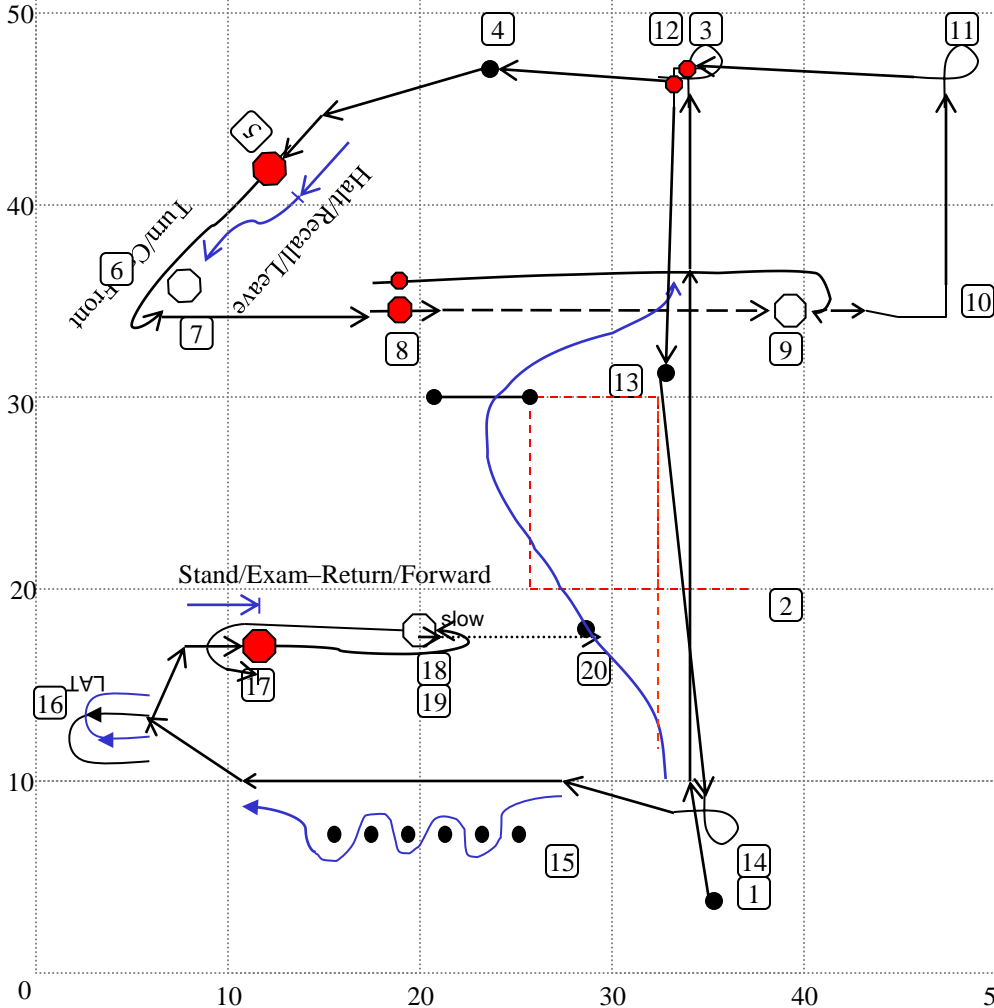

Excellent
 TBD & PDD – Brandon, MB
 T12-059
 August 25, 2012
 50 x 50 Indoor

1. Start (48)
2. Send Over Jump (42)
3. 270 Right (11)
4. Moving Stand Walk Around (61)
5. Halt-Leave Dog-Recall (33)
6. Turn & Call (Dog) Front (34)
7. Finish Left (36)
8. Halt-Leave-Call (Dog) Front While Running (43)
9. Forward Right (35A)
10. Left Turn (8)
11. 270 Right (11)
12. Halt – 90 Degree Pivot Left – Halt (24)
13. Halt – Stand – Down (59)
14. 270 Left (12)
15. Weave Poles (66)
16. Left About Turn (47)
17. Halt-Stand-Leave-Exam (31)
18. Return & Forward From Stand (32)
19. Slow Pace (19)
20. Finish (49)

Designed by Ayoka Bubar