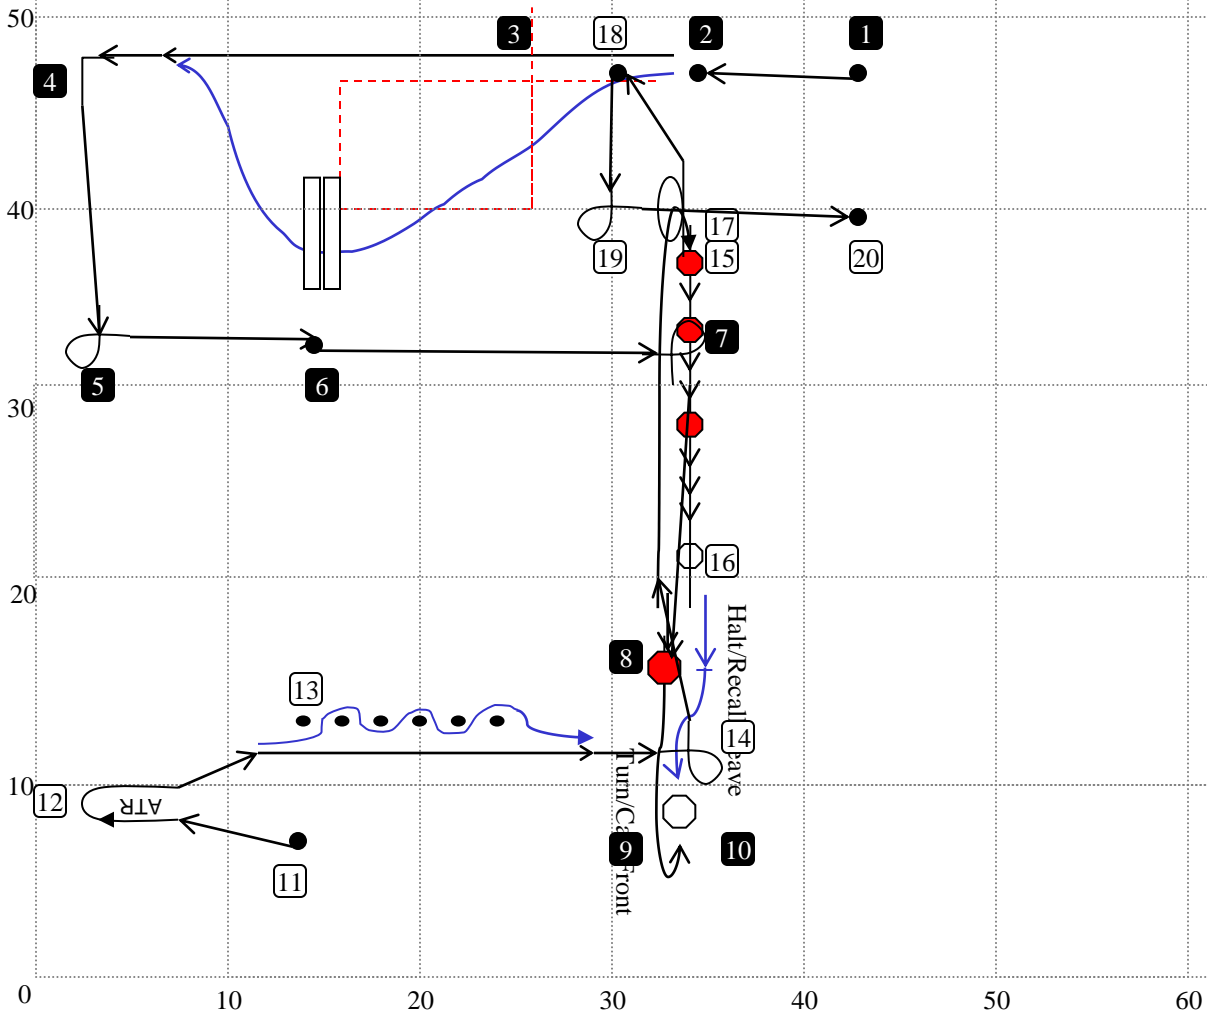

Excellent Team
 TBD & PDD – Brandon, MB
 T12-060
 August 26, 2012
 50 x 50 Indoor

1. Start (48)
2. Halt – Stand – Down (59)
3. Spread Jump (64)
4. Left Turn (8)
5. 270 Right (11)
6. Moving Stand Walk Around (61)
7. 270 Left (12)
8. Halt-Leave Dog-Recall (33)
9. Turn & Call (Dog) Front (34)
10. Finish Left (36)
11. Halt – Stand – Sit (60)
12. About Turn Right (9)
13. Weave Poles (66)
14. 270 Right (11)
15. Call Front – 1,2,3 Steps Backward (41)
16. Forward Right (35A)
17. 360 Left (14)
18. Halt-180 Degree Pivot Left-Halt (38)
19. 270 Right (11)
20. Finish (49)

Designed by Ayoka Bubar