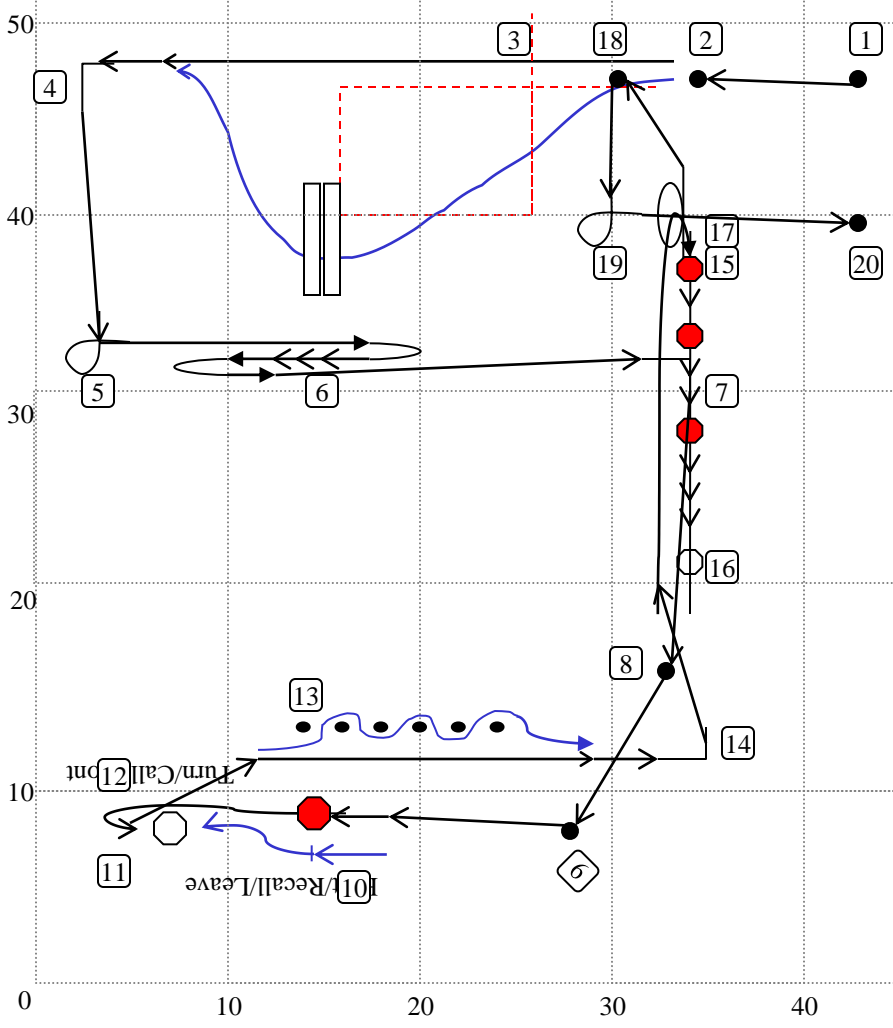

Excellent
 TBD & PDD – Brandon, MB
 T12-060
 August 26, 2012
 50 x 50 Indoor

1. Start (48)
2. Halt – Stand – Sit (60)
3. Spread Jump (64)
4. Left Turn (8)
5. 270 Right (11)
6. Backup 3 Steps (62)
7. Right Turn (7)
8. Moving Stand Walk Around (61)
9. Call Front – Finish Right (17)
10. Halt-Leave Dog-Recall (33)
11. Turn & Call (Dog) Front (34)
12. Finish Right (35)
13. Weave Poles (66)
14. Left Turn (8)
15. Call Front – 1,2,3 Steps Backward (41)
16. Finish Left (36)
17. 360 Left (14)
18. Halt – From Sit - About U Turn - Forward (40)
19. 270 Right (11)
20. Finish (49)