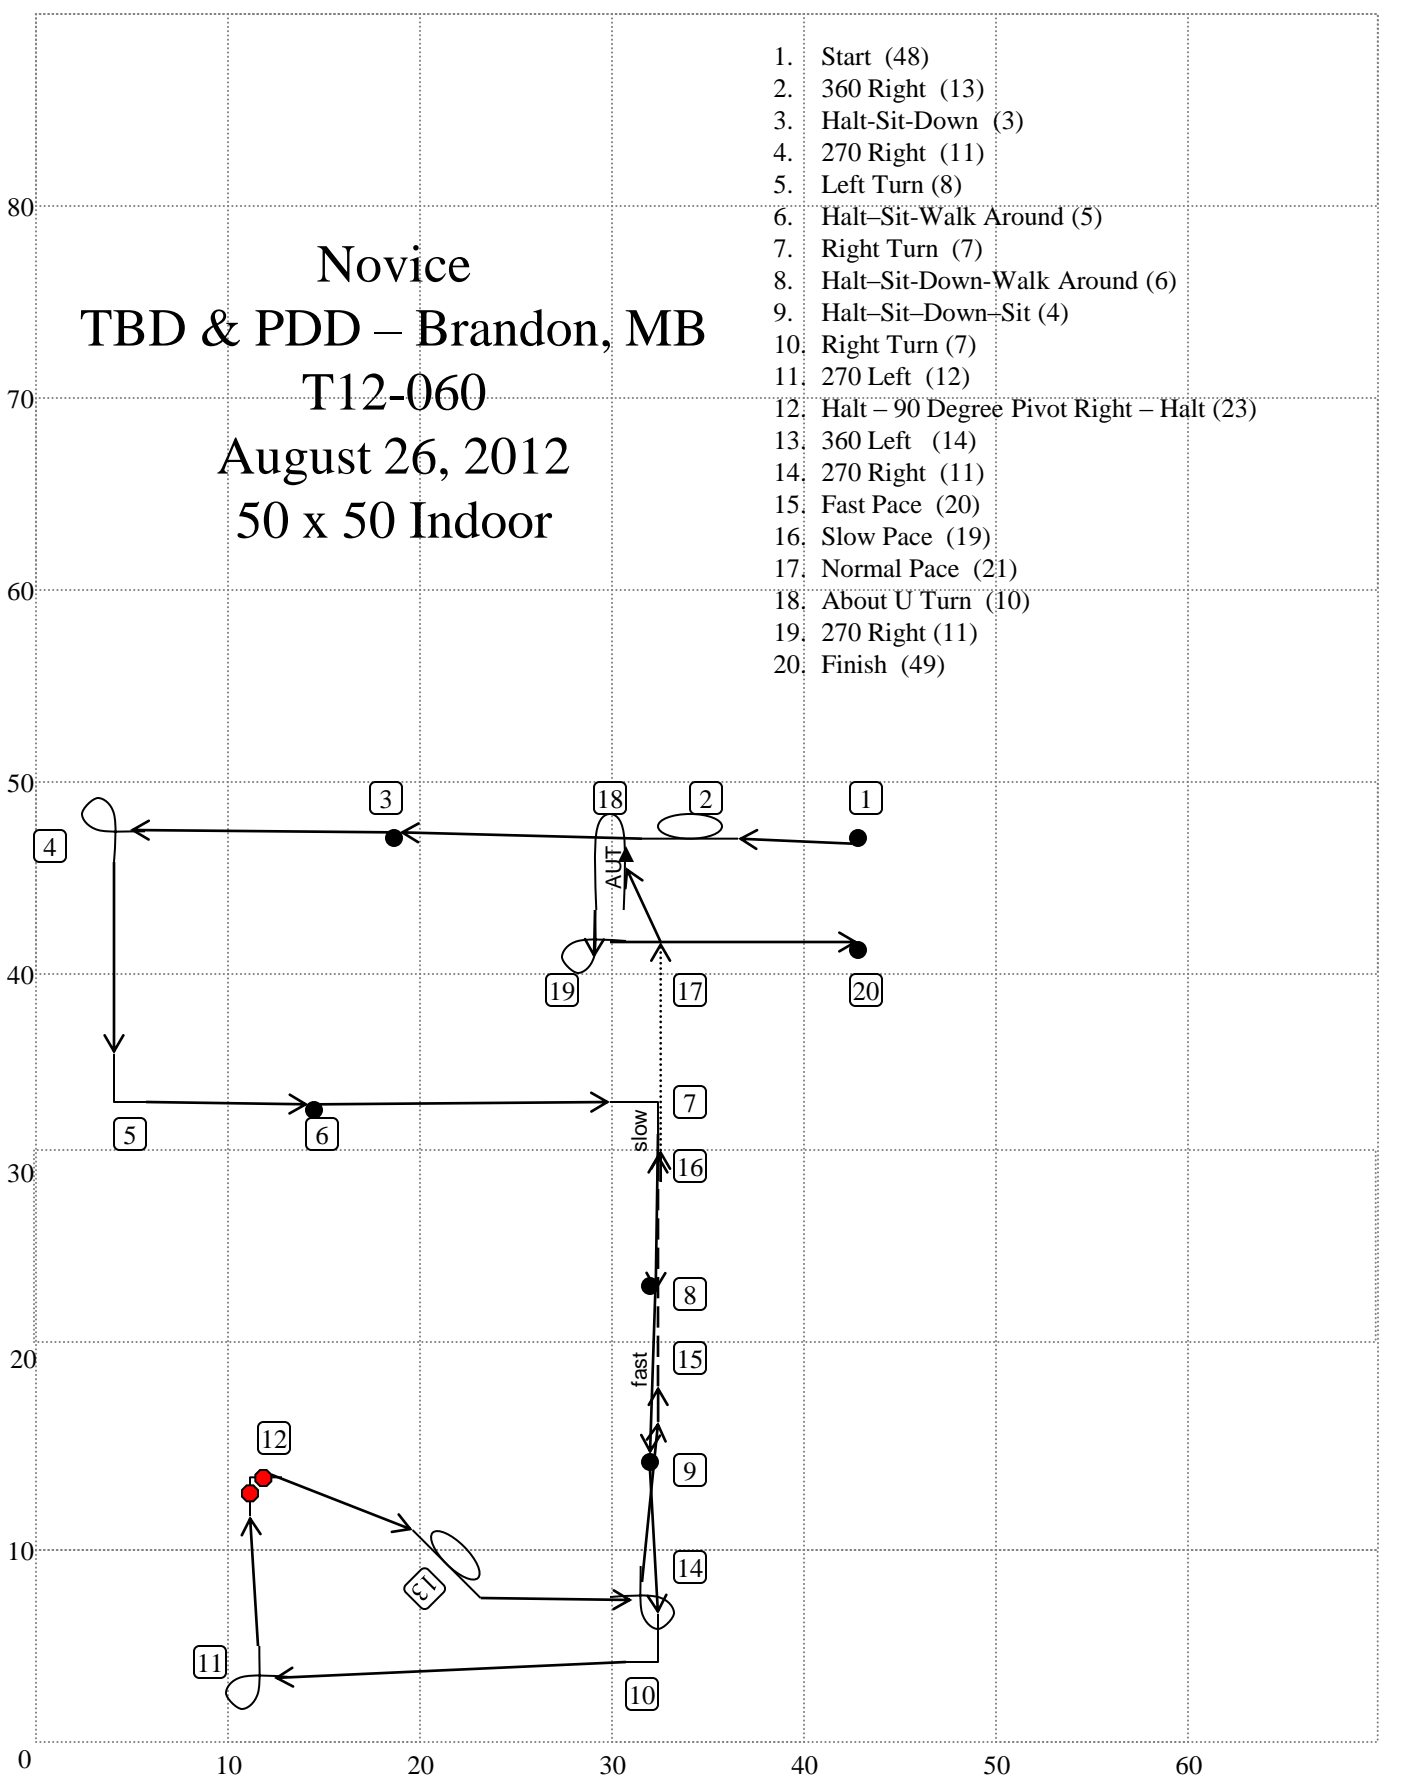

Novice
 TBD & PDD – Brandon, MB
 T12-060
 August 26, 2012
 50 x 50 Indoor

1. Start (48)
2. 360 Right (13)
3. Halt-Sit-Down (3)
4. 270 Right (11)
5. Left Turn (8)
6. Halt-Sit-Walk Around (5)
7. Right Turn (7)
8. Halt-Sit-Down-Walk Around (6)
9. Halt-Sit-Down-Sit (4)
10. Right Turn (7)
11. 270 Left (12)
12. Halt – 90 Degree Pivot Right – Halt (23)
13. 360 Left (14)
14. 270 Right (11)
15. Fast Pace (20)
16. Slow Pace (19)
17. Normal Pace (21)
18. About U Turn (10)
19. 270 Right (11)
20. Finish (49)

Designed by Ayoka Bubar