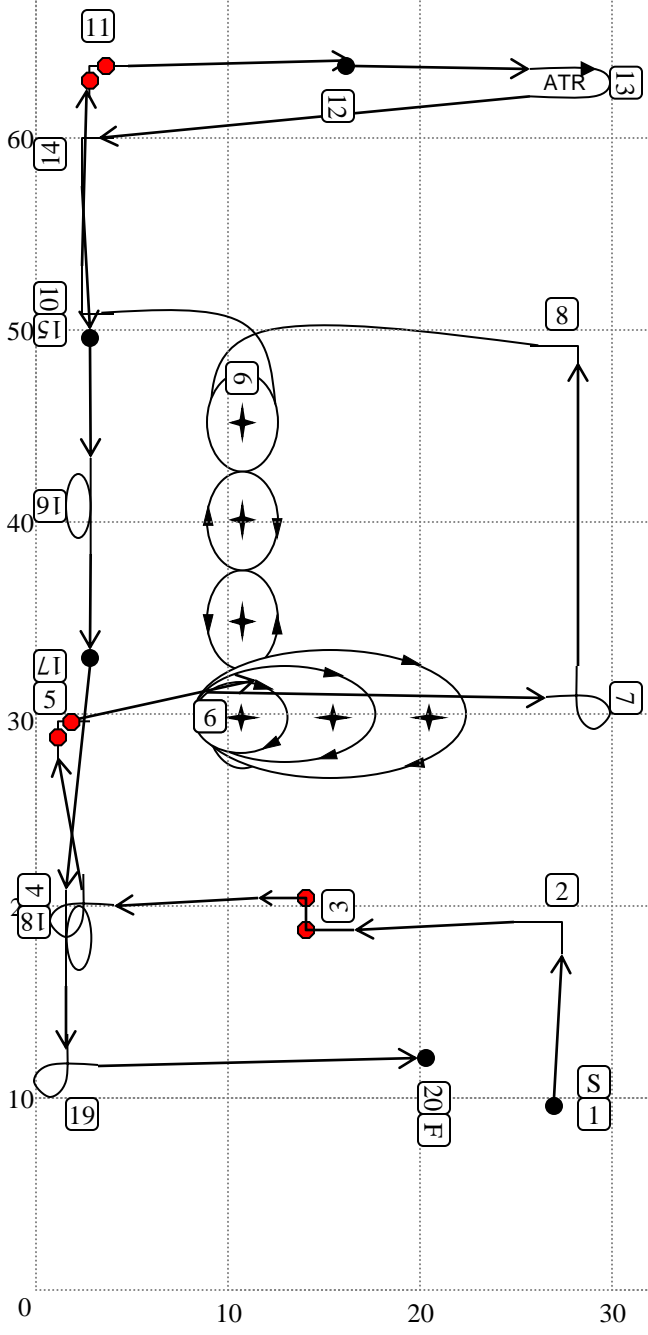

NOVICE
 KAOS Dogsports – Regina, SK
 T12-052
 October 21, 2012
 30x70 - Indoor

1. Start (48)
2. Left Turn (8)
3. Halt - Sidestep Right - Halt (22)
4. 270 Left (12)
5. Halt – 90 Degree Pivot Right – Halt (23)
6. Spiral Right – Dog Outside (25)
7. 270 Right (11)
8. Halt – 90 Degree Pivot Left – Halt (24)
9. Straight Figure 8 (29)
10. Right Turn (7)
11. Halt–Turn Right-1 Step-Halt (28)
12. Call Front – Forward Right (15)
13. About Turn Right (9)
14. Left Turn (8)
15. Call Front – Forward Left (16)
16. 360 Right (13)
17. Halt-Sit-Down (3)
18. 360 Left (14)
19. 270 Right (11)
20. Finish (49)