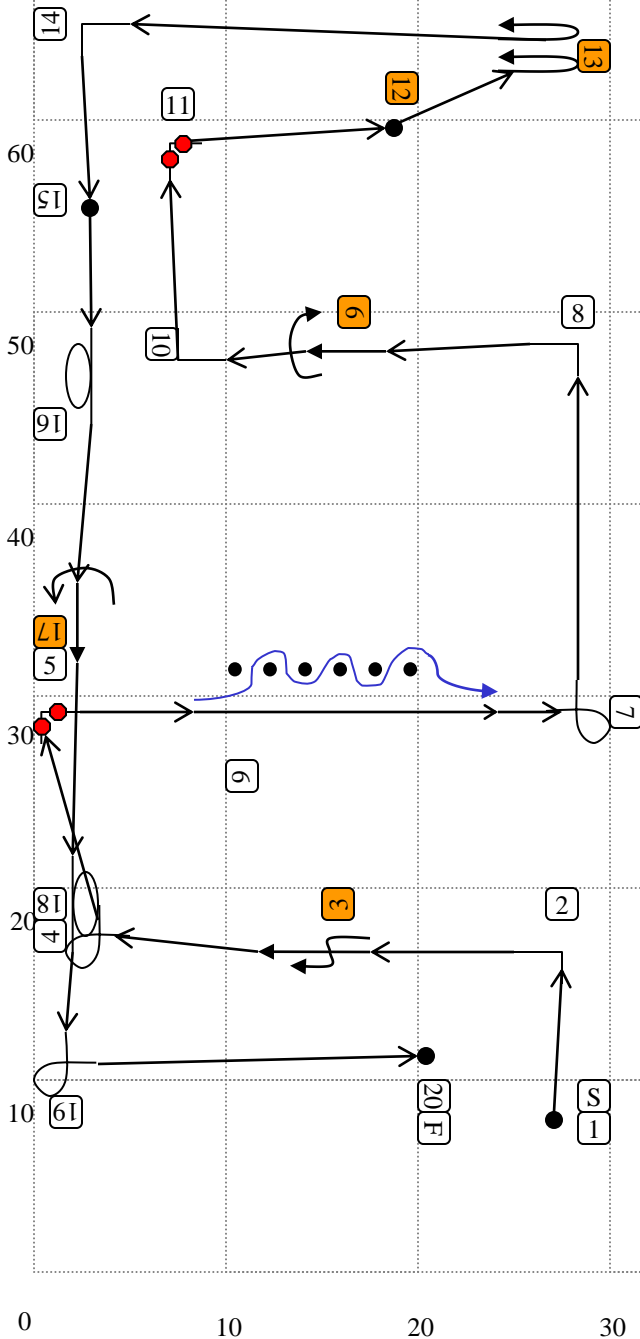

VERSATILITY

KAOS Dogsports – Regina, SK

T12-052

October 21, 2012

30x70 - Indoor

1. **R-Start (48)**
2. R-Left Turn (8)
3. Weave Through Legs (V7)
4. L-270 Left (12)
5. L-Halt – 90 Degree Pivot Left – Halt (24)
6. L-Weave Poles (66)
7. L-270 Right (11)
8. L-Left Turn (8)
9. Cross in Front (V5)
10. R-Right Turn (7)
11. R-Halt – 90 Degree Pivot Right – Halt (23)
12. R-Call Front – Forward Right (15)
13. Side by Side Left (V2)
14. L-Left Turn (8)
15. L-Call Front – Forward Left (16)
16. L-360 Right (13)
17. Cross Behind (V4)
18. R-360 Left (14)
19. R-270 Right (11)
20. **R-Finish (49)**

Designed by Ayoka Bubar