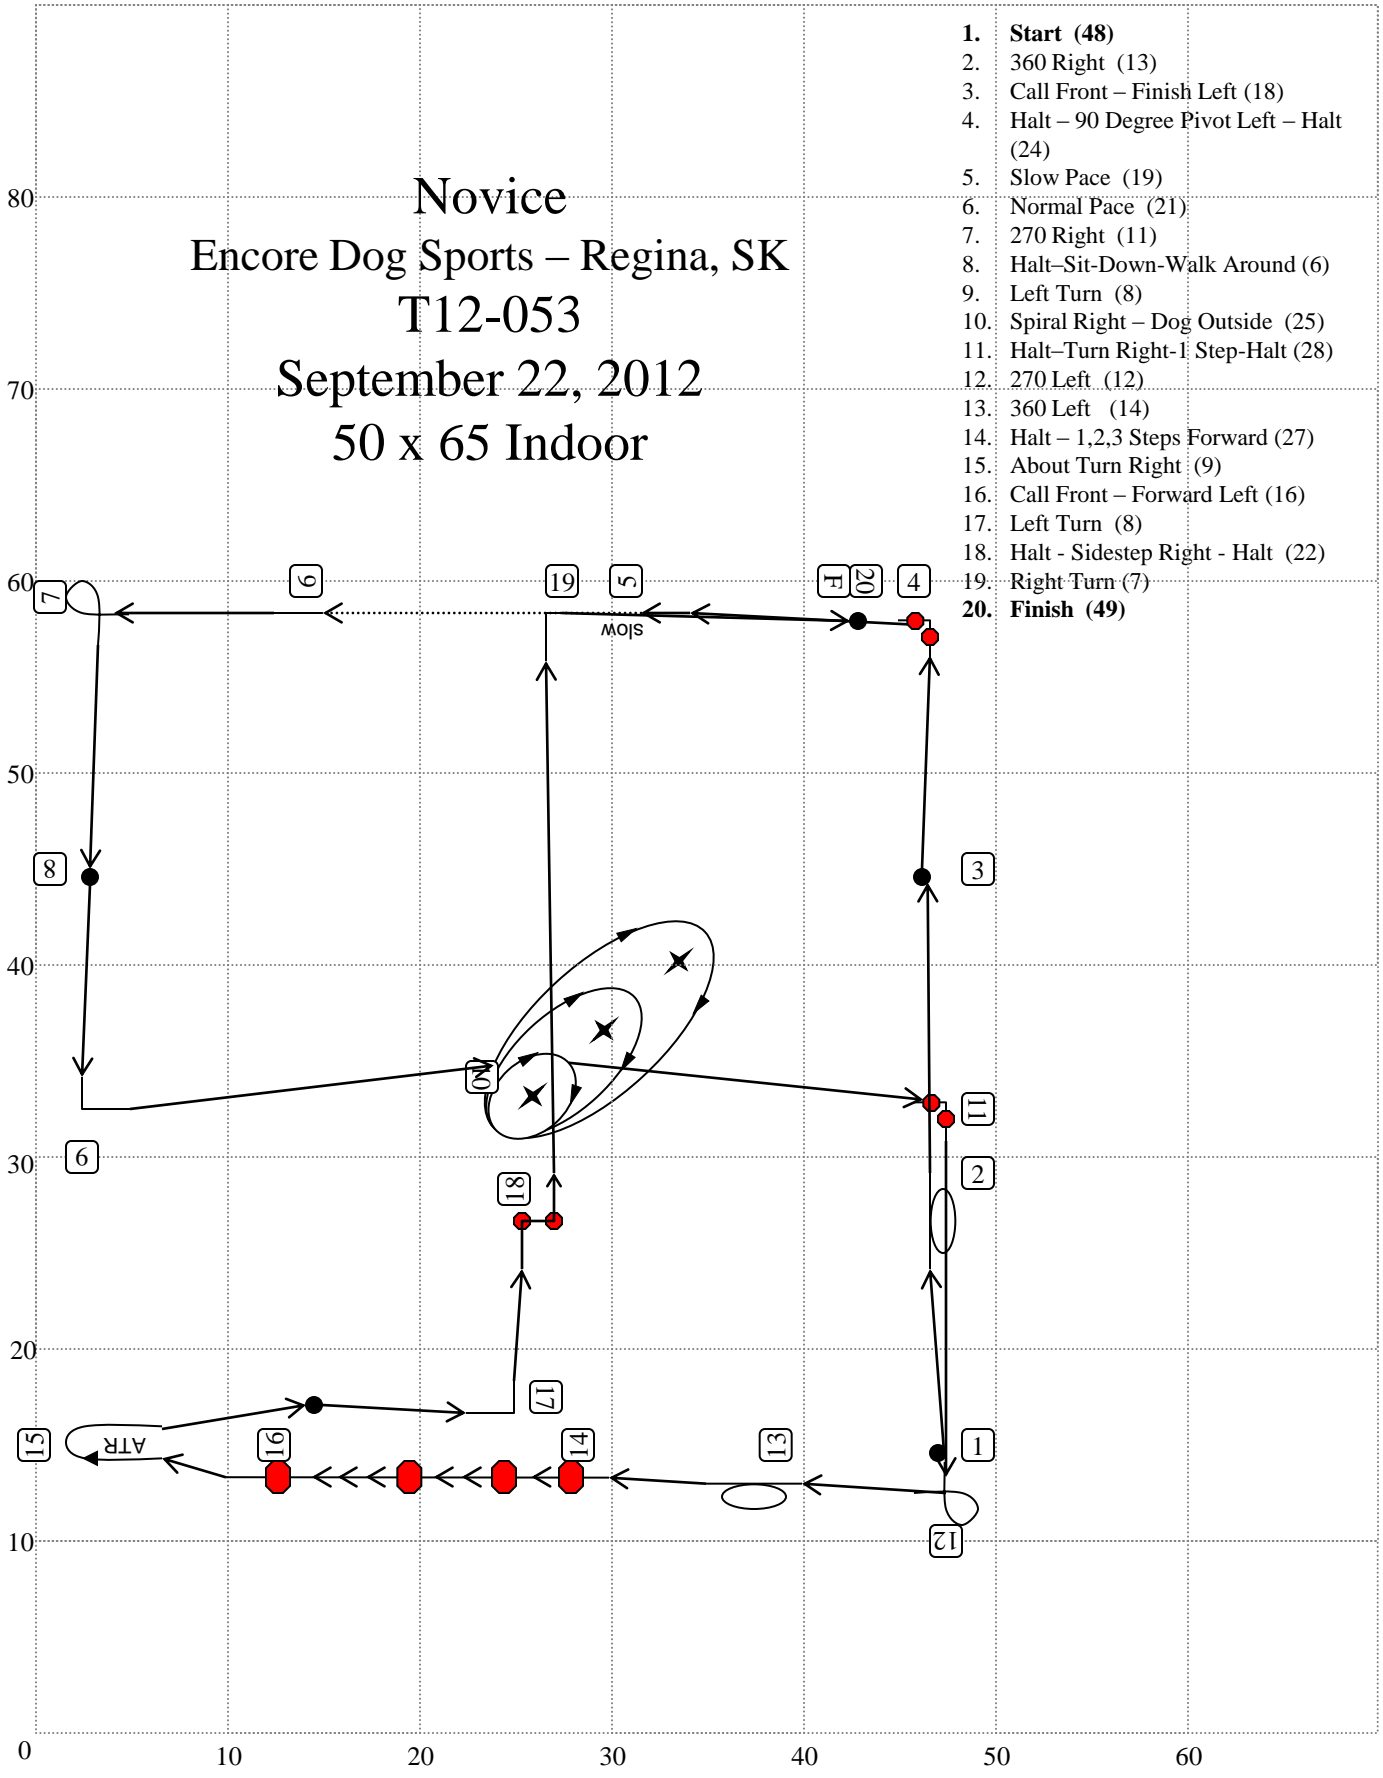

Novice
Encore Dog Sports – Regina, SK
T12-053
September 22, 2012
50 x 65 Indoor

1. **Start (48)**
2. 360 Right (13)
3. Call Front – Finish Left (18)
4. Halt – 90 Degree Pivot Left – Halt (24)
5. Slow Pace (19)
6. Normal Pace (21)
7. 270 Right (11)
8. Halt–Sit–Down–Walk Around (6)
9. Left Turn (8)
10. Spiral Right – Dog Outside (25)
11. Halt–Turn Right–1 Step–Halt (28)
12. 270 Left (12)
13. 360 Left (14)
14. Halt – 1,2,3 Steps Forward (27)
15. About Turn Right (9)
16. Call Front – Forward Left (16)
17. Left Turn (8)
18. Halt - Sidestep Right - Halt (22)
19. Right Turn (7)
20. **Finish (49)**

Designed by Ayoka Bubar