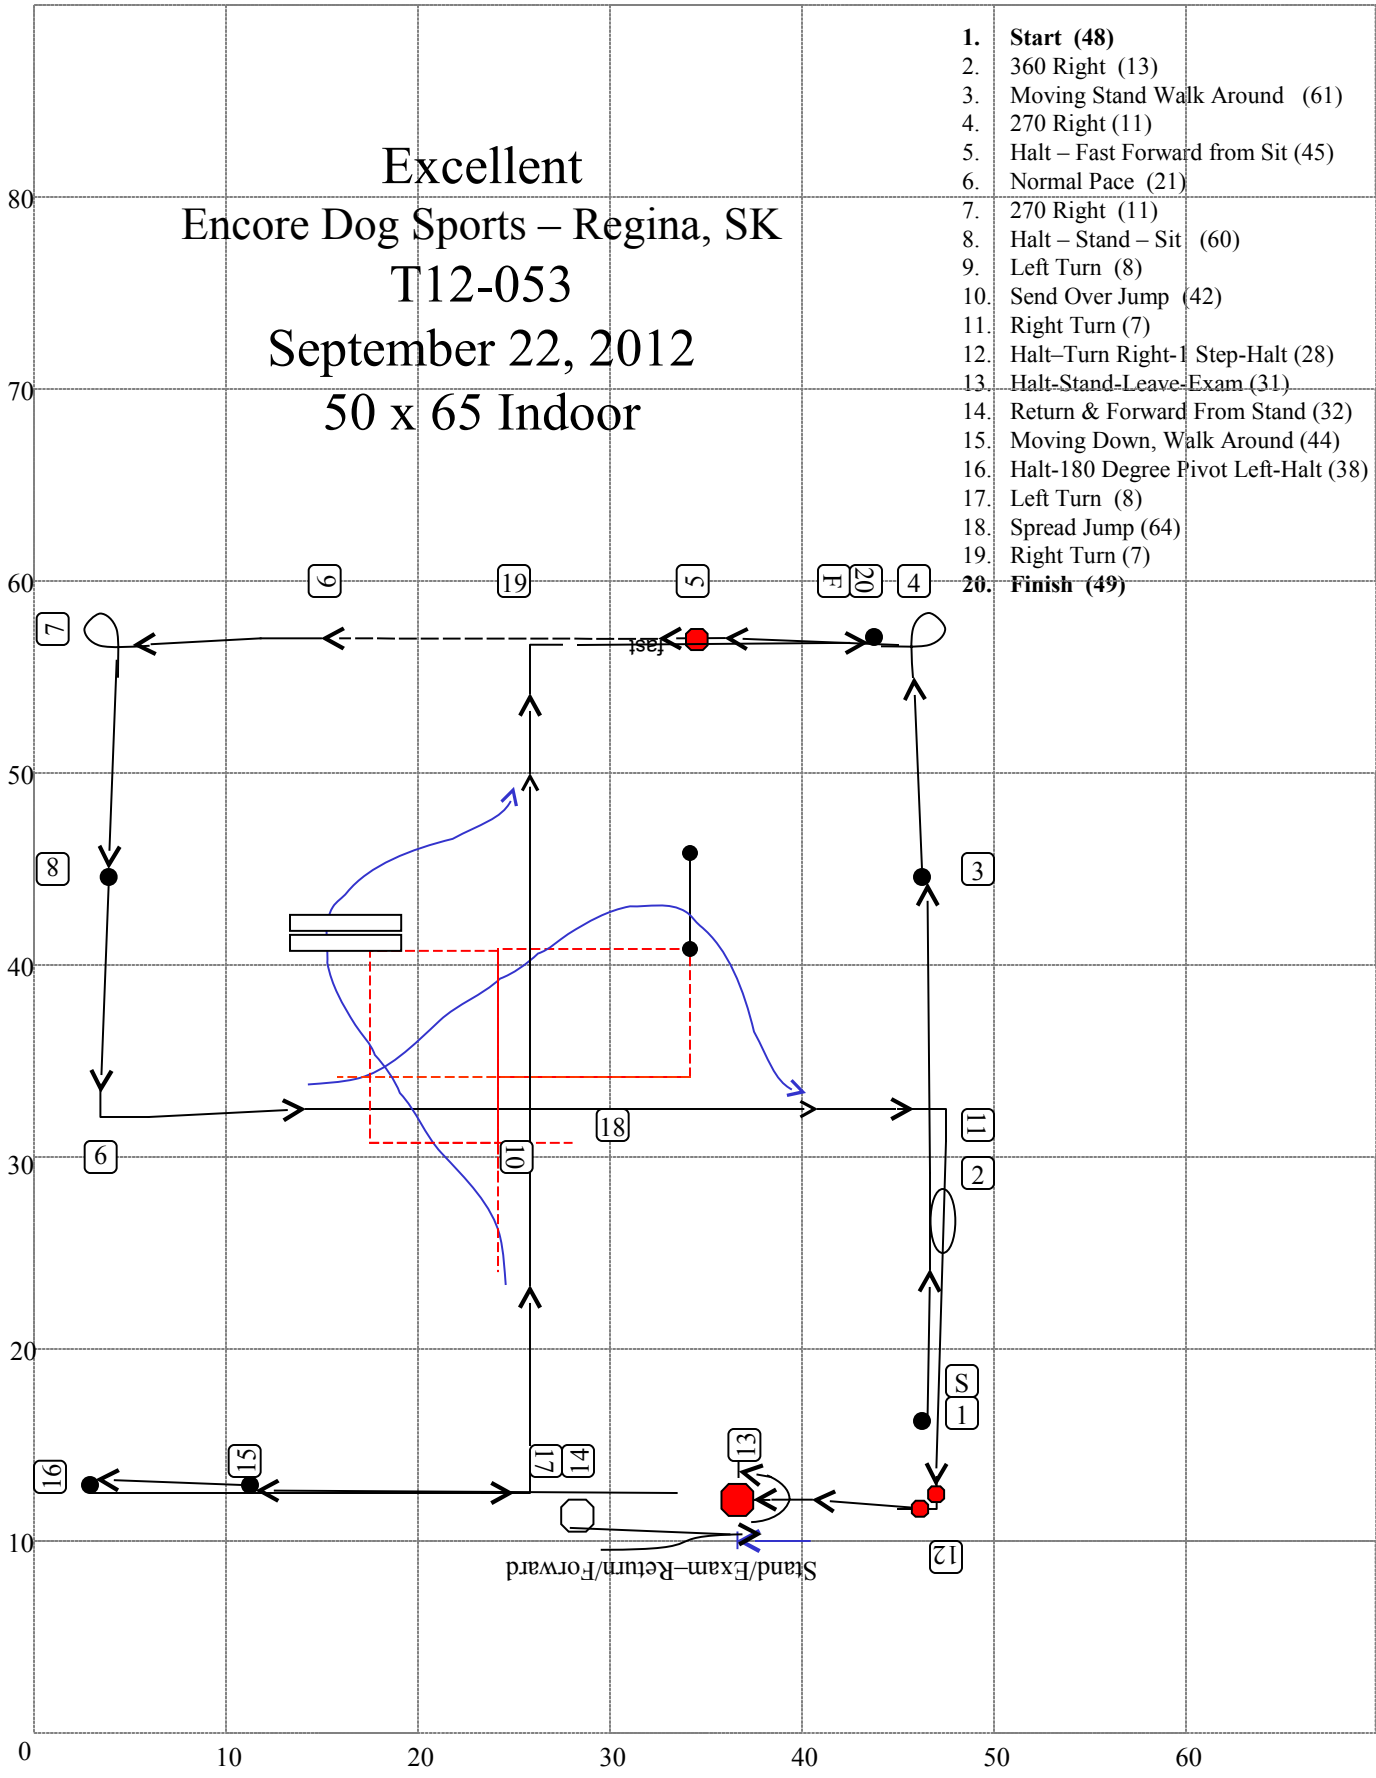

Excellent
 Encore Dog Sports – Regina, SK
 T12-053
 September 22, 2012
 50 x 65 Indoor

1. Start (48)
2. 360 Right (13)
3. Moving Stand Walk Around (61)
4. 270 Right (11)
5. Halt – Fast Forward from Sit (45)
6. Normal Pace (21)
7. 270 Right (11)
8. Halt – Stand – Sit (60)
9. Left Turn (8)
10. Send Over Jump (42)
11. Right Turn (7)
12. Halt–Turn Right–1 Step–Halt (28)
13. Halt–Stand–Leave–Exam (31)
14. Return & Forward From Stand (32)
15. Moving Down, Walk Around (44)
16. Halt-180 Degree Pivot Left–Halt (38)
17. Left Turn (8)
18. Spread Jump (64)
19. Right Turn (7)
20. Finish (49)

Designed by Ayoka Bubar