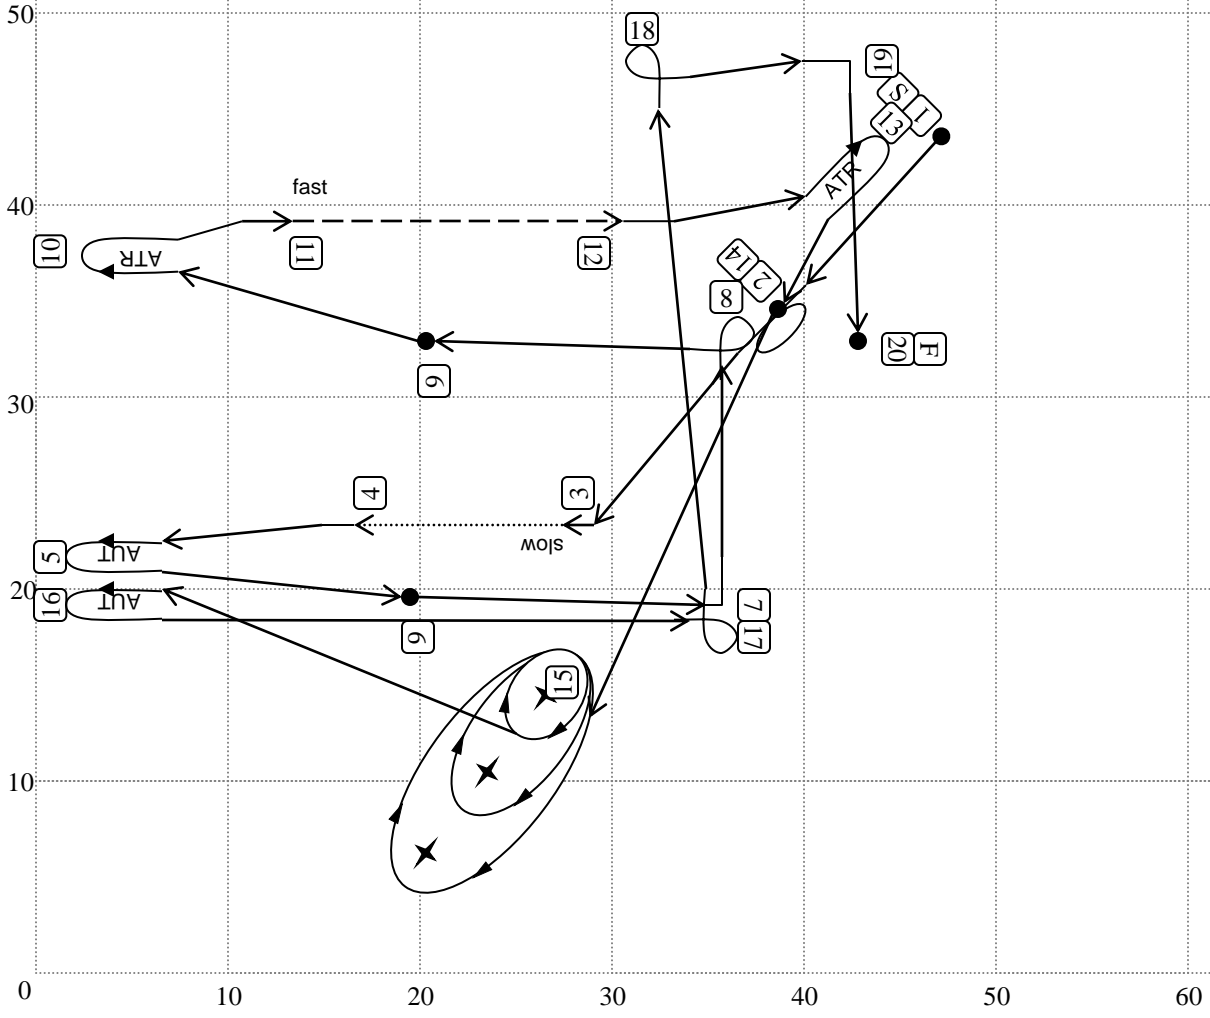

1. Start
2. 360 Left (14)
3. Slow Pace (19)
4. Normal Pace (21)
5. About U Turn (10)
6. Halt-Sit-Down (3)
7. Left Turn (8)
8. 270 Right (11)
9. Call Front – Finish Left (18)
10. About Turn Right (9)
11. Fast Pace (20)
12. Normal Pace (21)
13. About Turn Right (9)
14. Call Front – Finish Right (17)
15. Spiral Right – Dog Outside (25)
16. About U Turn (10)
17. 270 Right (11)
18. 270 Left (12)
19. Right Turn (7)
20. Finish

Novice
T13-001
TBD & PDD – Brandon, MB
January 26, 2013
50 x 50 Indoors

Designed by Ayoka Bubar