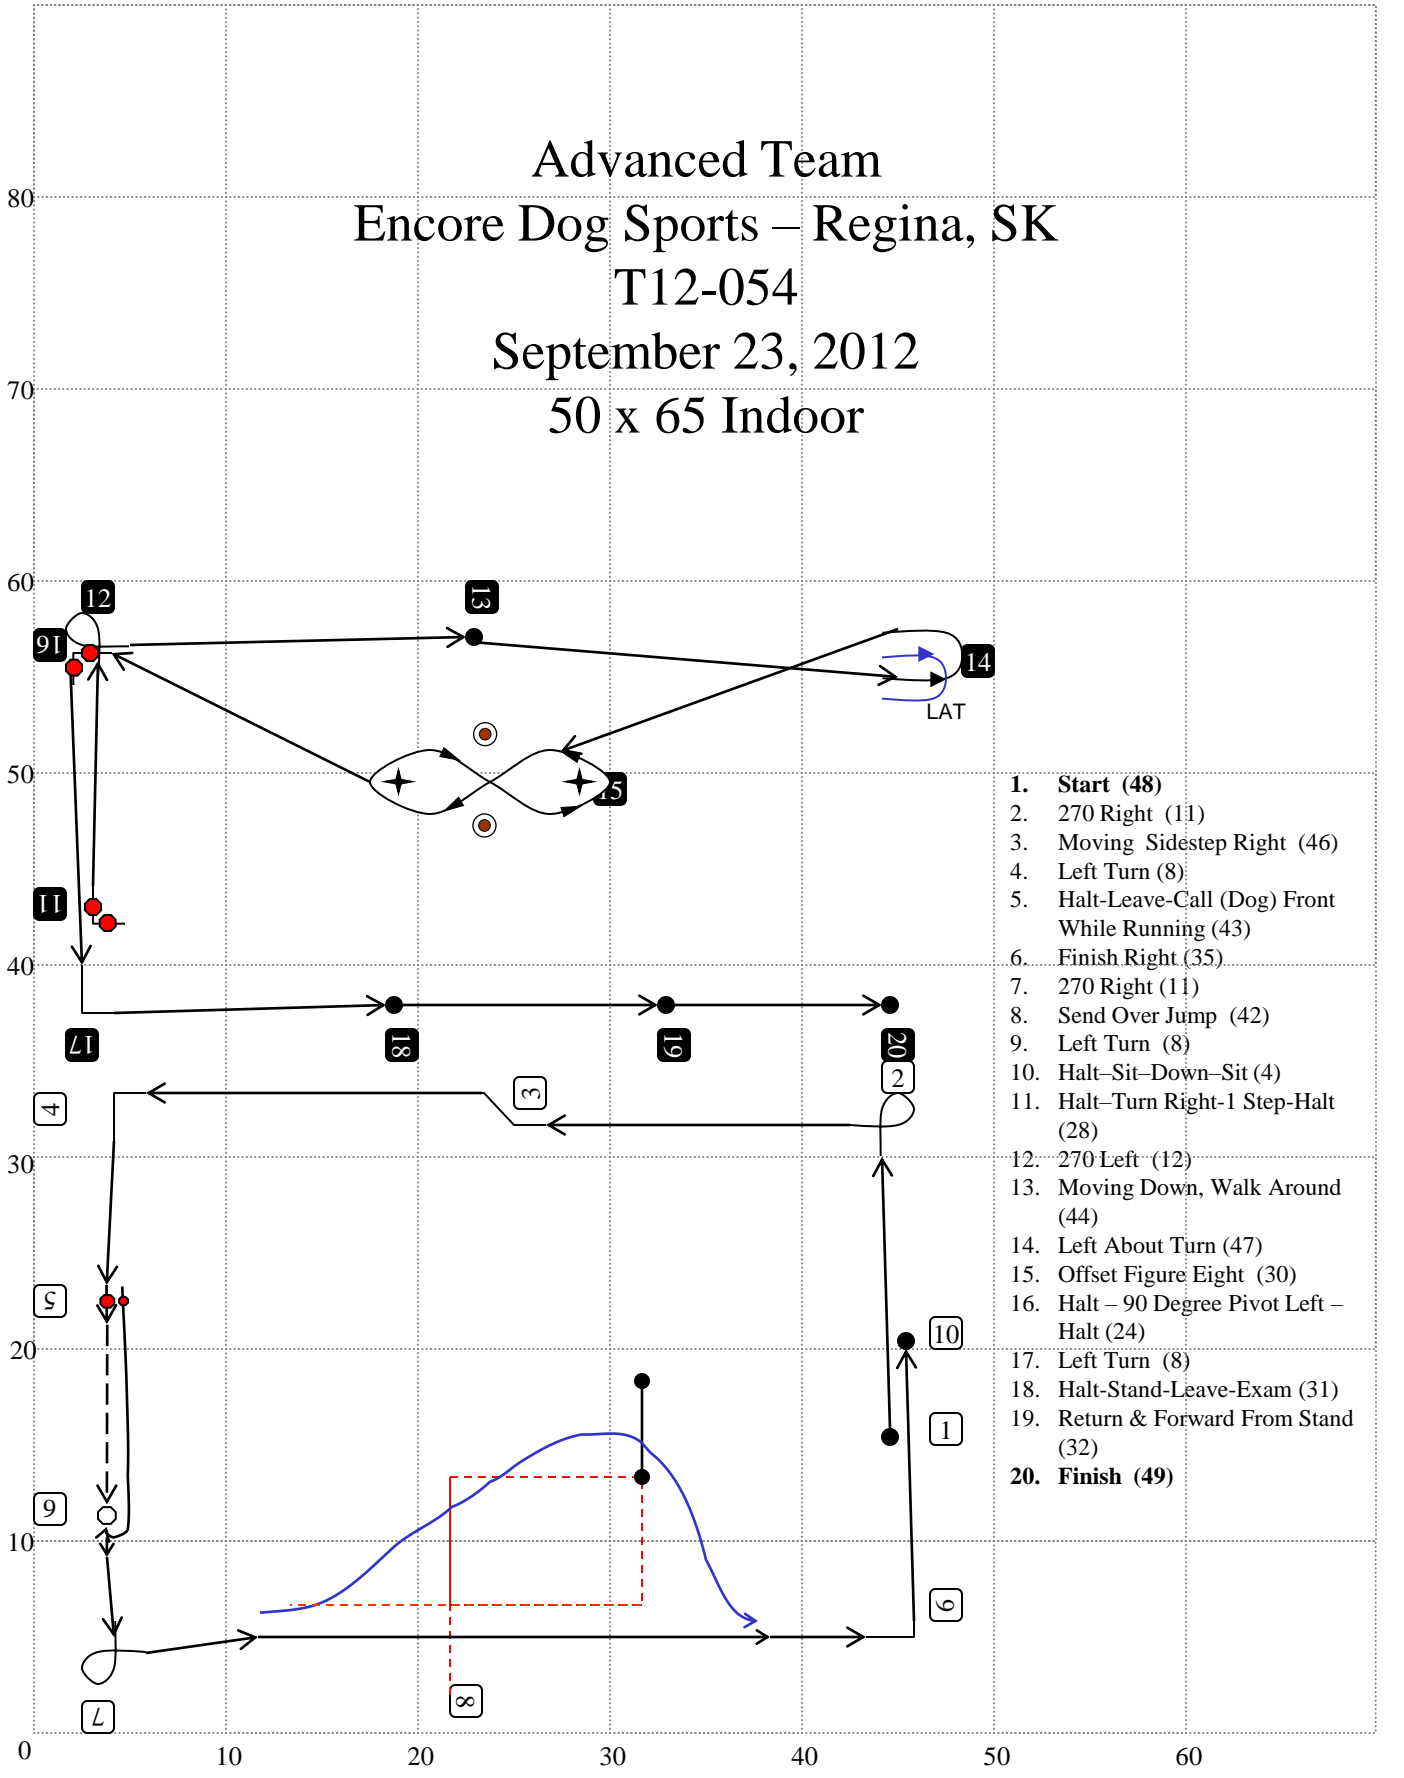

Advanced Team
 Encore Dog Sports – Regina, SK
 T12-054
 September 23, 2012
 50 x 65 Indoor

1. Start (48)
2. 270 Right (11)
3. Moving Sidestep Right (46)
4. Left Turn (8)
5. Halt-Leave-Call (Dog) Front While Running (43)
6. Finish Right (35)
7. 270 Right (11)
8. Send Over Jump (42)
9. Left Turn (8)
10. Halt-Sit-Down-Sit (4)
11. Halt-Turn Right-1 Step-Halt (28)
12. 270 Left (12)
13. Moving Down, Walk Around (44)
14. Left About Turn (47)
15. Offset Figure Eight (30)
16. Halt - 90 Degree Pivot Left - Halt (24)
17. Left Turn (8)
18. Halt-Stand-Leave-Exam (31)
19. Return & Forward From Stand (32)
20. Finish (49)

Designed by Ayoka Bubar