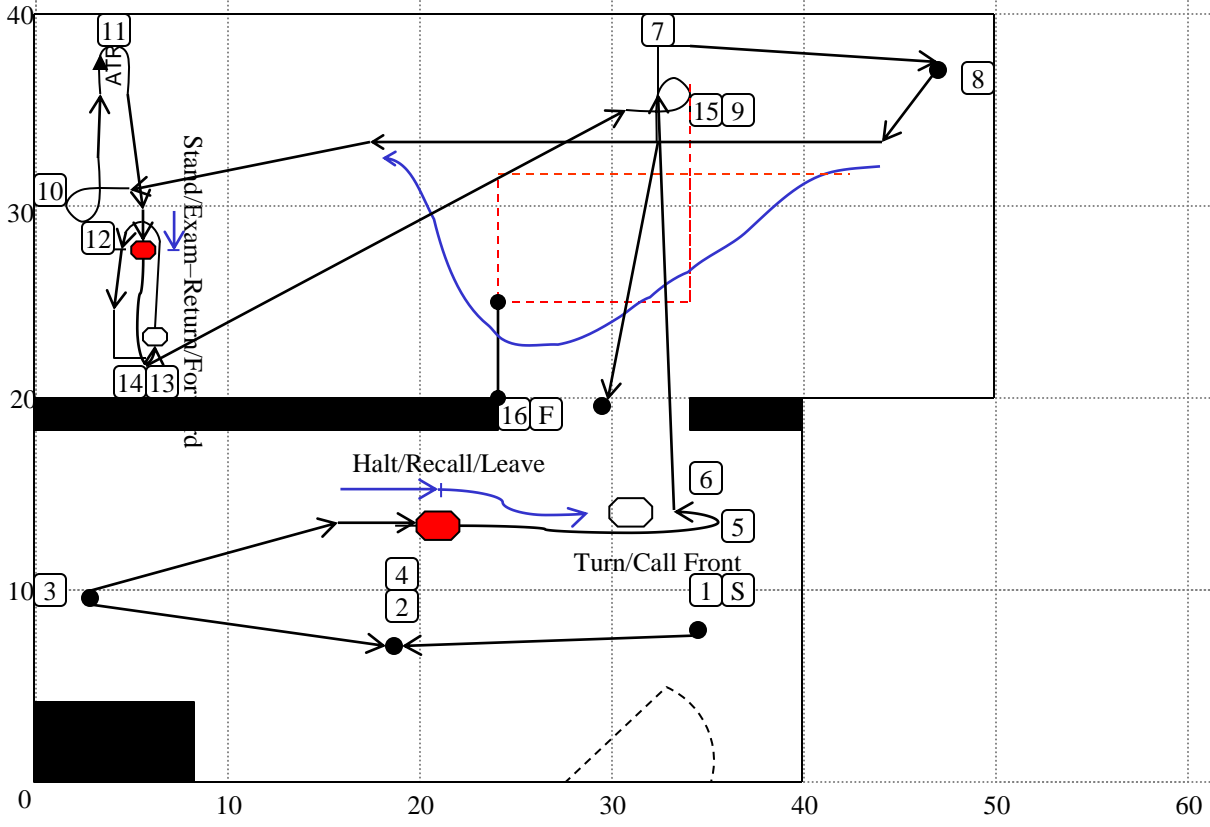

T17-039 Advanced

Brandon, MB

April 23, 2017

50' x 40' Indoors

1. **Start (48)**
2. Moving Down, Walk Around (44)
3. Halt - From Sit - About Turn Right - Forward (39)
4. Halt-Leave Dog-Recall (33)
5. Turn & Call (Dog) Front (34)
6. Finish Right (35)
7. Right Turn (7)
8. Halt-180 Degree Pivot Right-Halt (37)
9. Send Over Jump (42)
10. 270 Left (12)
11. About Turn Right (9)
12. Halt-Stand-Leave-Exam (31)
13. Return & Forward From Stand (32)
14. Left Turn (8)
15. 270 Right (11)
16. **Finish (49)**