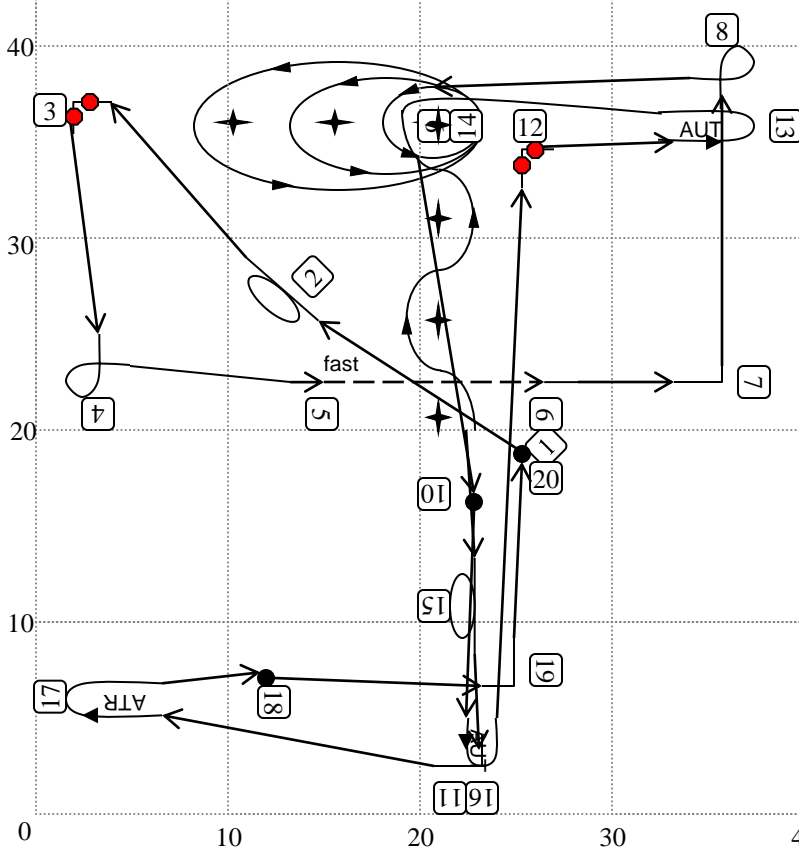

Novice A/B  
 T13-049  
 TBD & PDD – Brandon, MB  
 June 9, 2013  
 40 x 50 Indoors  
 (4 Minutes)

1. **Start (48)**
2. 360 Left (14)
3. Halt - 90 Degree Pivot Left - Halt (24)
4. 270 Right (11)
5. Fast Pace (20)
6. Normal Pace (21)
7. Left Turn (8)
8. 270 Right (11)
9. Spiral Left - Dog Inside (26)
10. Call Front - Finish Right (17)
11. About U Turn (10)
12. Halt - Turn Right - 1 Step - Halt (28)
13. About U Turn (10)
14. Weave Once (1)
15. 360 Right (13)
16. Right Turn (7)
17. About Turn Right (9)
18. Call Front - Forward Left (16)
19. Left Turn (8)
20. **Finish (49)**

Designed by Ayoka Bubar