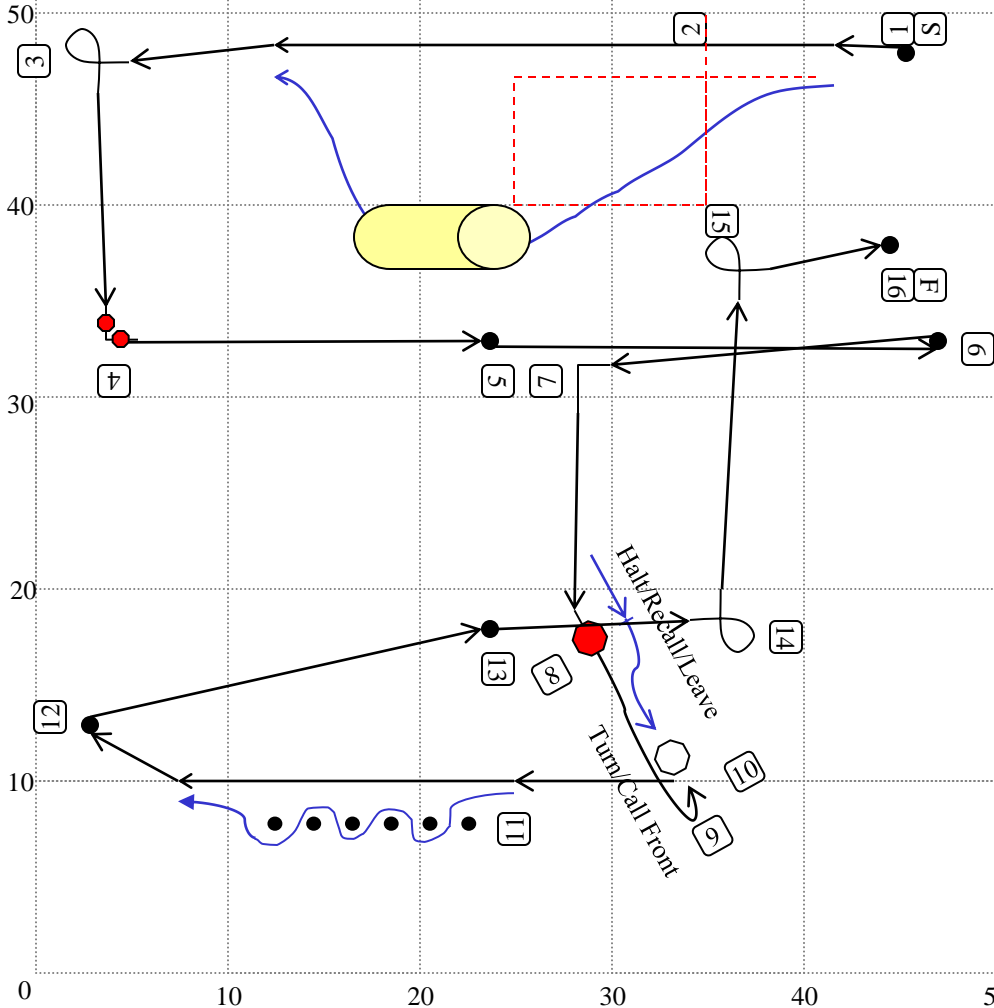

T14-030
 Excellent
 Brandon, MB
 April 6, 2014
 50 x 50 Indoors
 3 Minutes

1. **Start (48)**
2. Tunnel (65)
3. 270 Right (11)
4. Halt – 90 Degree Pivot Left – Halt (24)
5. Moving Stand Walk Around (61)
6. Halt-180 Degree Pivot Left-Halt (38)
7. Left Turn (8)
8. Halt-Leave Dog-Recall (33)
9. Turn & Call (Dog) Front (34)
10. Forward Left (36A)
11. Weave Poles (66)
12. Halt-180 Degree Pivot Right-Halt (37)
13. Halt – Stand – Down (59)
14. 270 Right (11)
15. 270 Left (12)
16. **Finish (49)**

Designed by Ayoka Bubar