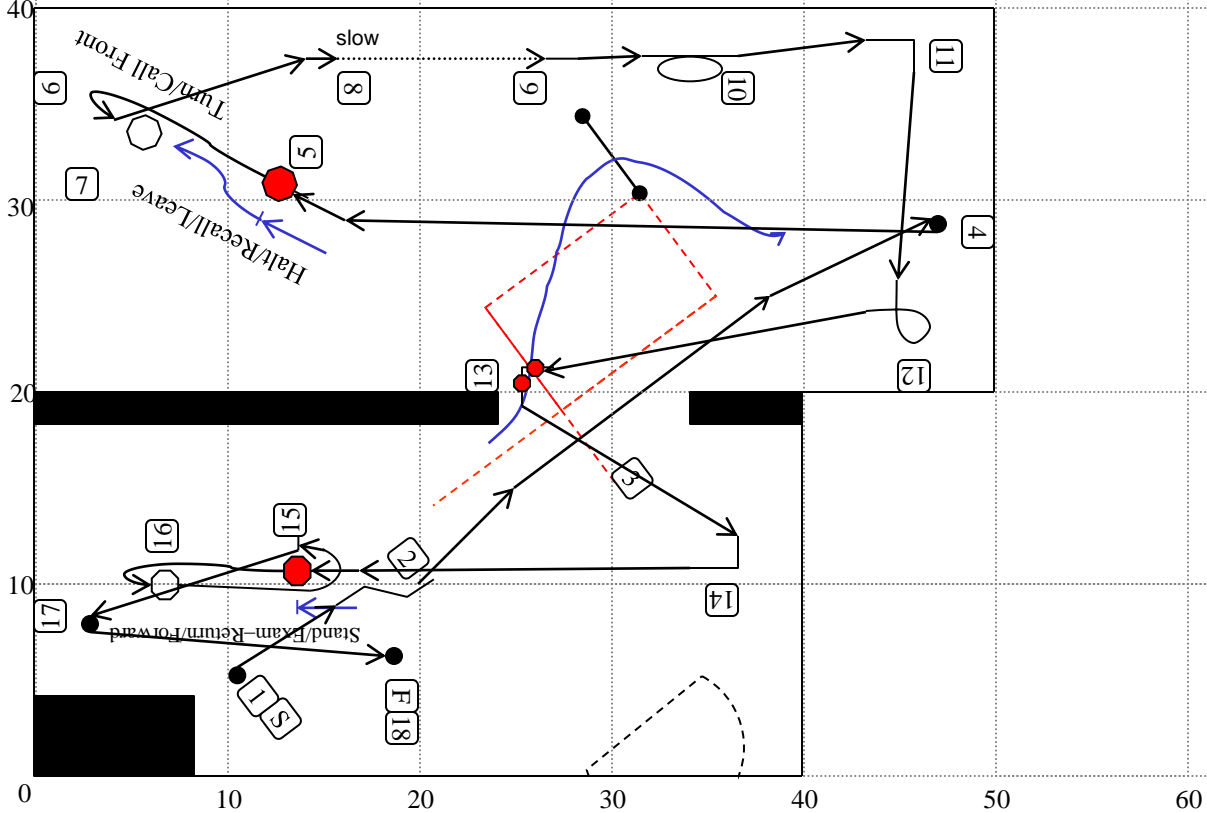

# Advanced A/B/C 1

T15-066

TBD & PDD – Brandon, MB

July 26<sup>th</sup>, 2015

40' x 50' - Indoors

1. Start (48)
2. Moving Sidestep Right (46)
3. Send Over Jump (42)
4. Halt-180 Degree Pivot Right-Halt (37)
5. Halt-Leave Dog-Recall (33)
6. Turn & Call (Dog) Front (34)
7. Finish Left (36)
8. Slow Pace (19)
9. Normal Pace (21)
10. 360 Right (13)
11. Right Turn (7)
12. 270 Left (12)
13. Halt – 90 Degree Pivot Left – Halt (24)
14. Right Turn (7)
15. Halt-Stand-Leave-Exam (31)
16. Return & Forward From Stand (32)
17. Halt-180 Degree Pivot Left-Halt (38)
18. Finish (49)

Designed by Ayoka Bubar