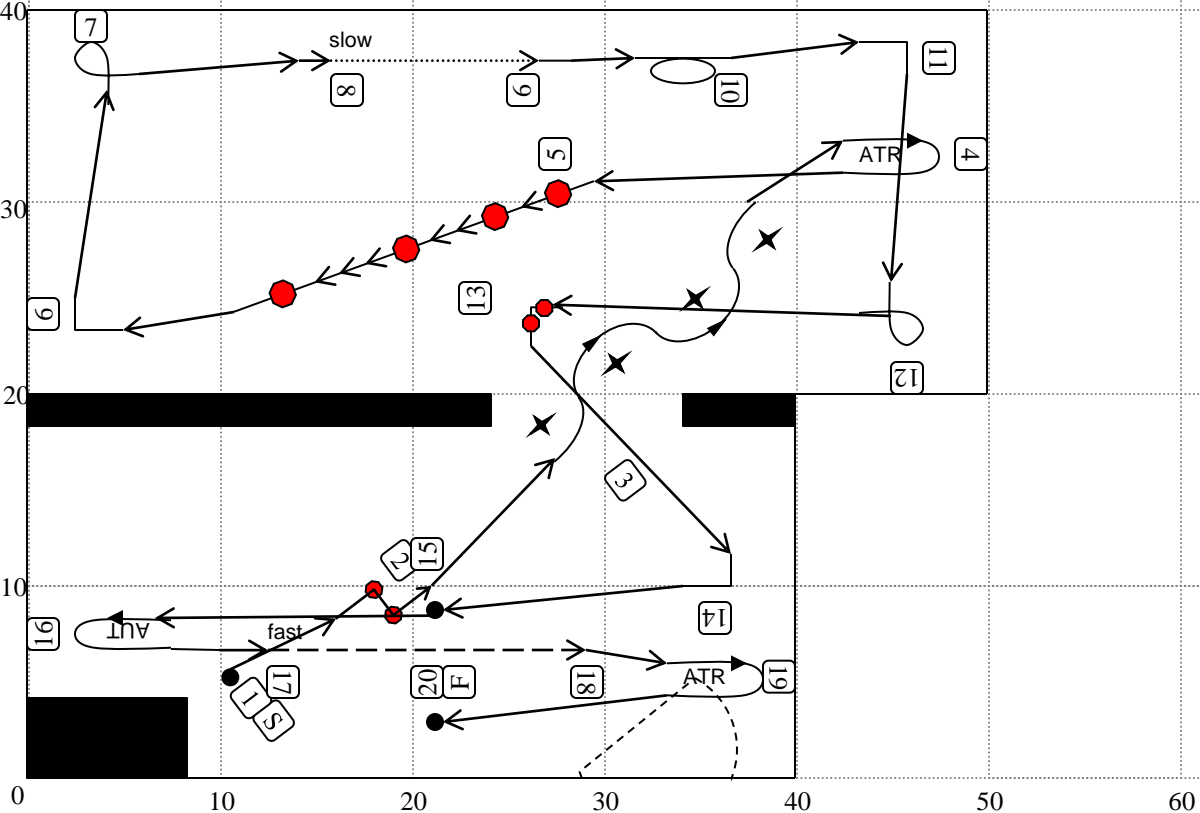

Novice A/B 1  
 T15-066  
 TBD & PDD – Brandon, MB  
 July 26<sup>th</sup>, 2015  
 40' x 50' - Indoors

1. Start (48)
2. Halt - Sidestep Right - Halt (22)
3. Weave-Once.(1)
4. About Turn Right (9)
5. Halt – 1,2,3 Steps Forward (27)
6. Right Turn (7)
7. 270 Left (12)
8. Slow Pace (19)
9. Normal Pace (21)
10. 360 Right (13)
11. Right Turn (7)
12. 270 Left (12)
13. Halt – 90 Degree Pivot Left – Halt (24)
14. Right Turn (7)
15. Call Front – Finish Right (17)
16. About U Turn (10)
17. Fast Pace (20)
18. Normal Pace (21)
19. About Turn Right (9)
20. Finish (49)

Designed by Ayoka Bubar