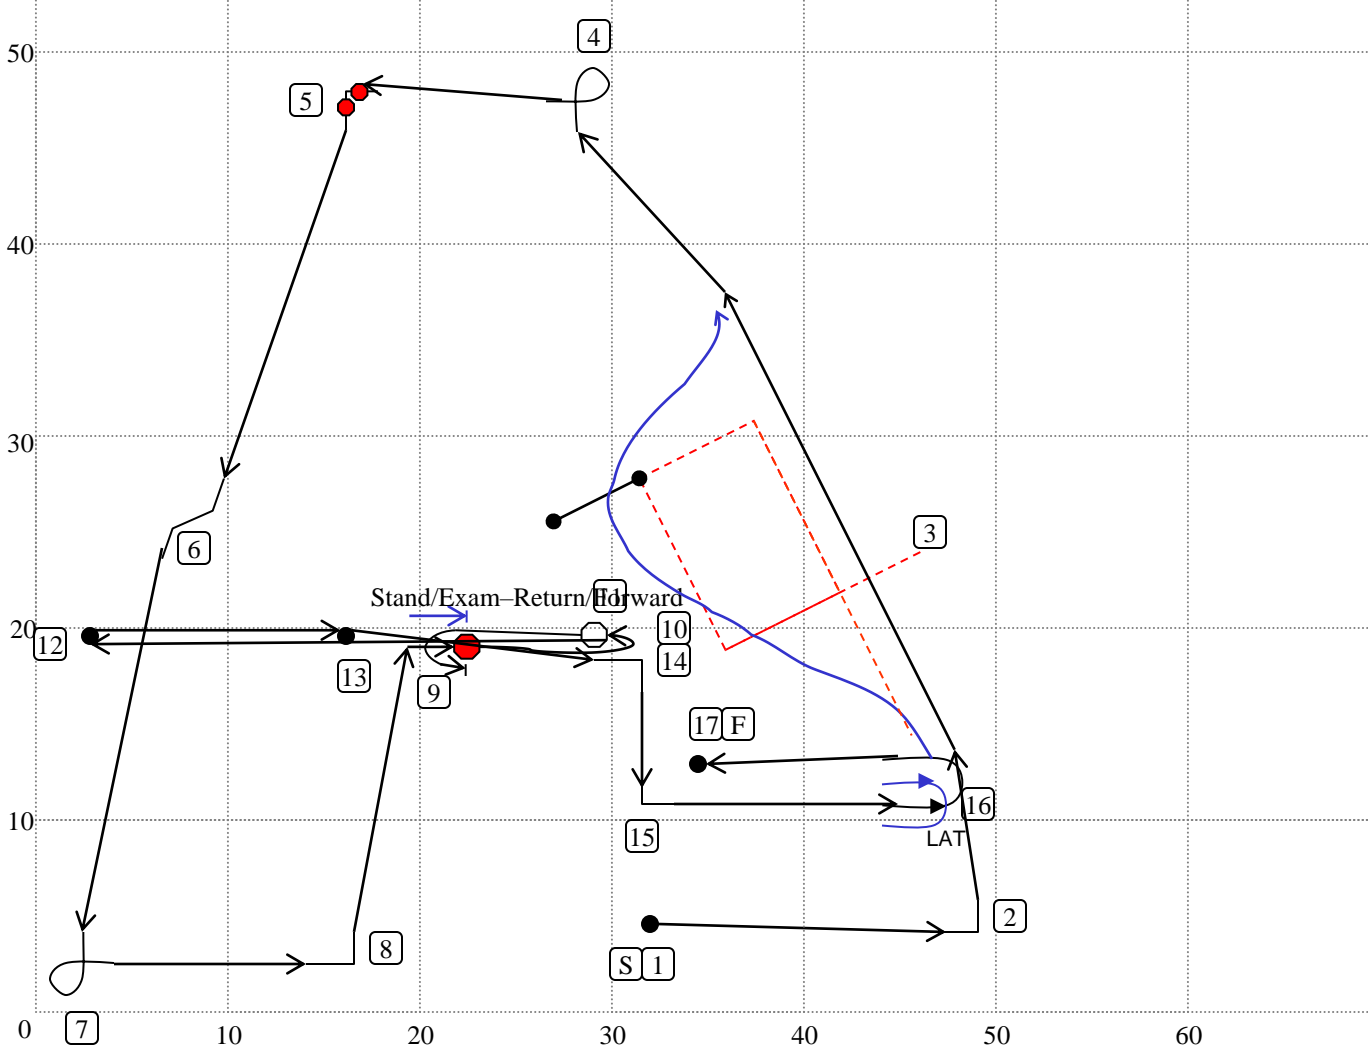

A Pawsitive Image
 Winnipeg, MB
 T17-030 Advanced 1
 March 16, 2017
 50' x 50" Indoors

1. **Start (48)**
2. Left Turn (8)
3. **Send Over Jump (42)**
4. 270.Right (11)
5. Halt – 90 Degree Pivot Left – Halt (24)
6. **Moving Sidestep Right (46)**
7. 270 Right (11)
8. Left Turn (8)
9. **Halt-Leave Dog-Recall (33)**
10. **Turn & Call (Dog) Front (34)**
11. **Finish Right (35)**
12. **Halt-180 Degree Pivot Right-Halt (37)**
13. **Moving Down, Walk Around (44)**
14. Halt-Turn Right-1 Step-Halt (28)
15. Left Turn (8)
16. **Left About Turn (47)**
17. **Finish (49)**

Designed by Ayoka Bubar