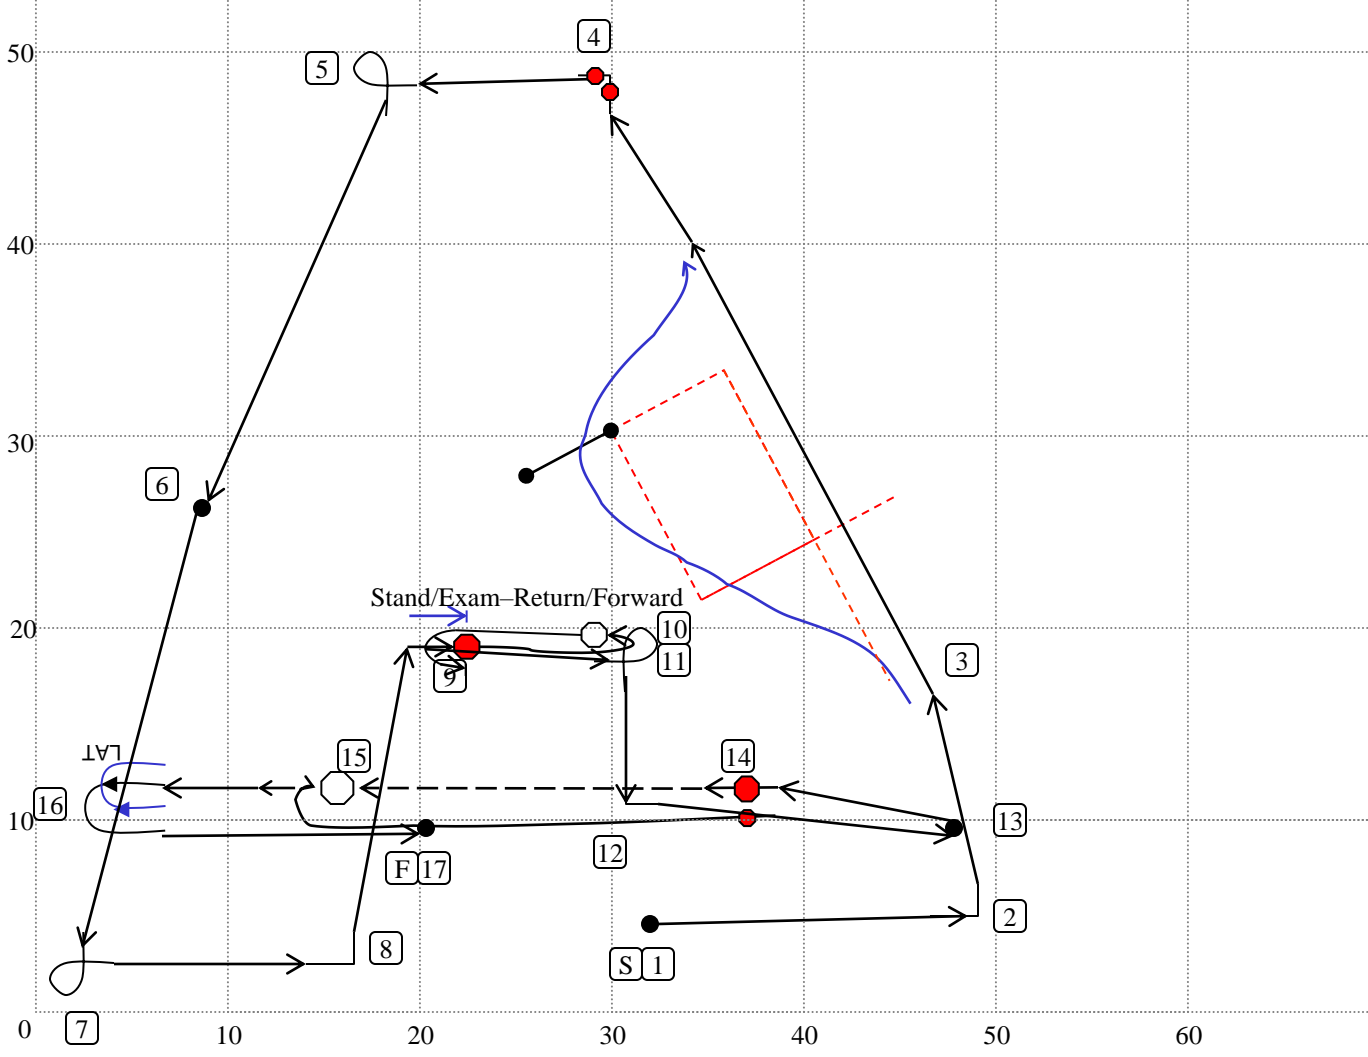

A Pawsitive Image  
 Winnipeg, MB  
 T17-030 Advanced 2  
 March 16, 2017  
 50' x 50' Indoors

1. **Start (48)**
2. Left Turn (8)
3. **Send Over Jump (42)**
4. Halt – 90 Degree Pivot Left – Halt (24)
5. 270 Right (11)
6. **Moving Down, Walk Around (44)**
7. 270 Right (11)
8. Left Turn (8)
9. **Halt-Stand-Leave-Exam (31)**
10. **Return & Forward From Stand (32)**
11. 270 Left (12)
12. Left Turn (8)
13. **Halt – From Sit - About U Turn - Forward (40)**
14. **Halt-Leave-Call (Dog) Front While Running (43)**
15. **Finish Left (36)**
16. **Left About Turn (47)**
17. **Finish (49)**

Designed by Ayoka Bubar