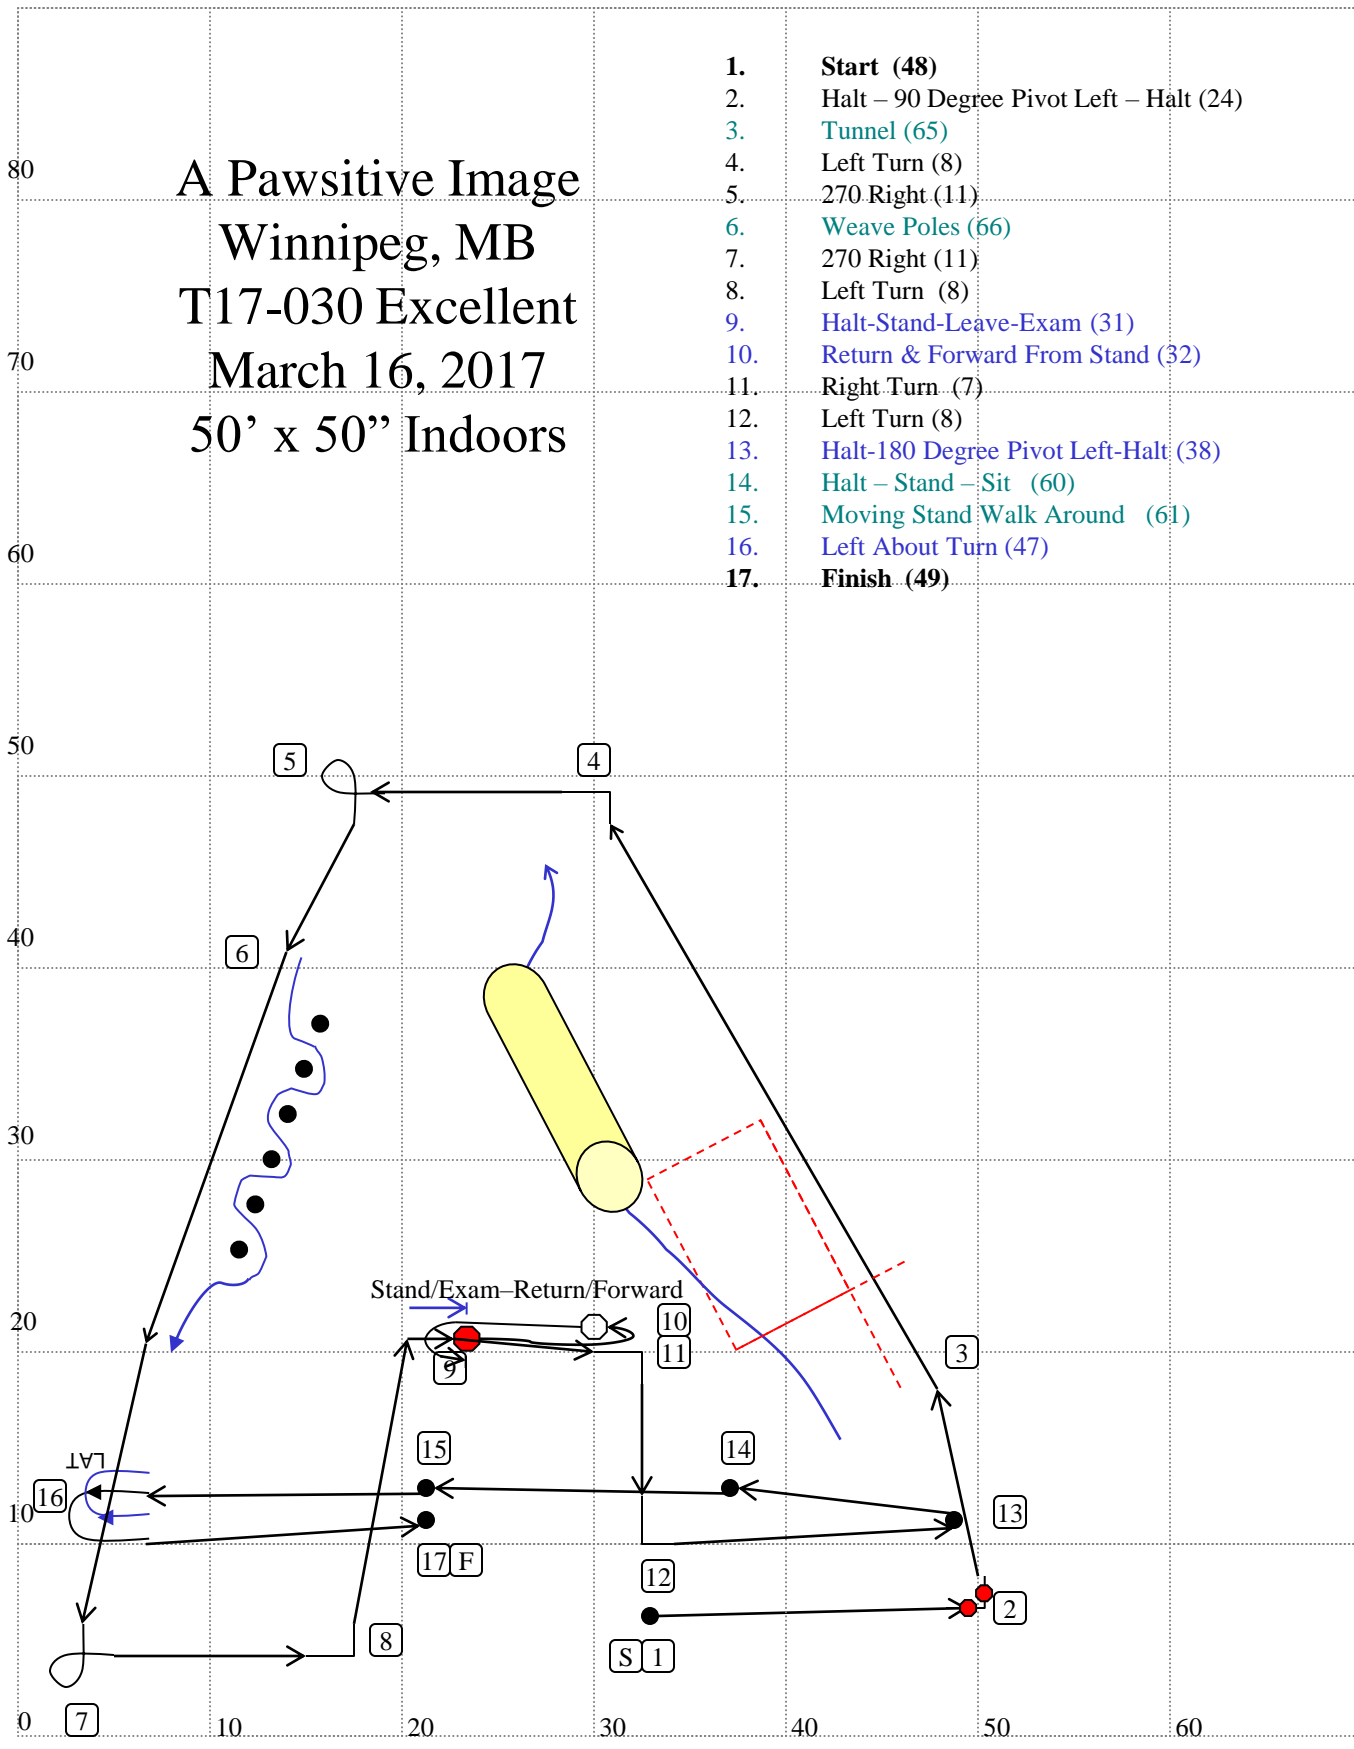

A Pawsitive Image
 Winnipeg, MB
 T17-030 Excellent
 March 16, 2017
 50' x 50" Indoors

1. **Start (48)**
2. Halt – 90 Degree Pivot Left – Halt (24)
3. **Tunnel (65)**
4. Left Turn (8)
5. 270 Right (11)
6. **Weave Poles (66)**
7. 270 Right (11)
8. Left Turn (8)
9. **Halt-Stand-Leave-Exam (31)**
10. **Return & Forward From Stand (32)**
11. Right Turn (7)
12. Left Turn (8)
13. **Halt-180 Degree Pivot Left-Halt (38)**
14. **Halt – Stand – Sit (60)**
15. **Moving Stand Walk Around (61)**
16. **Left About Turn (47)**
17. **Finish (49)**

Designed by Ayoka Bubar