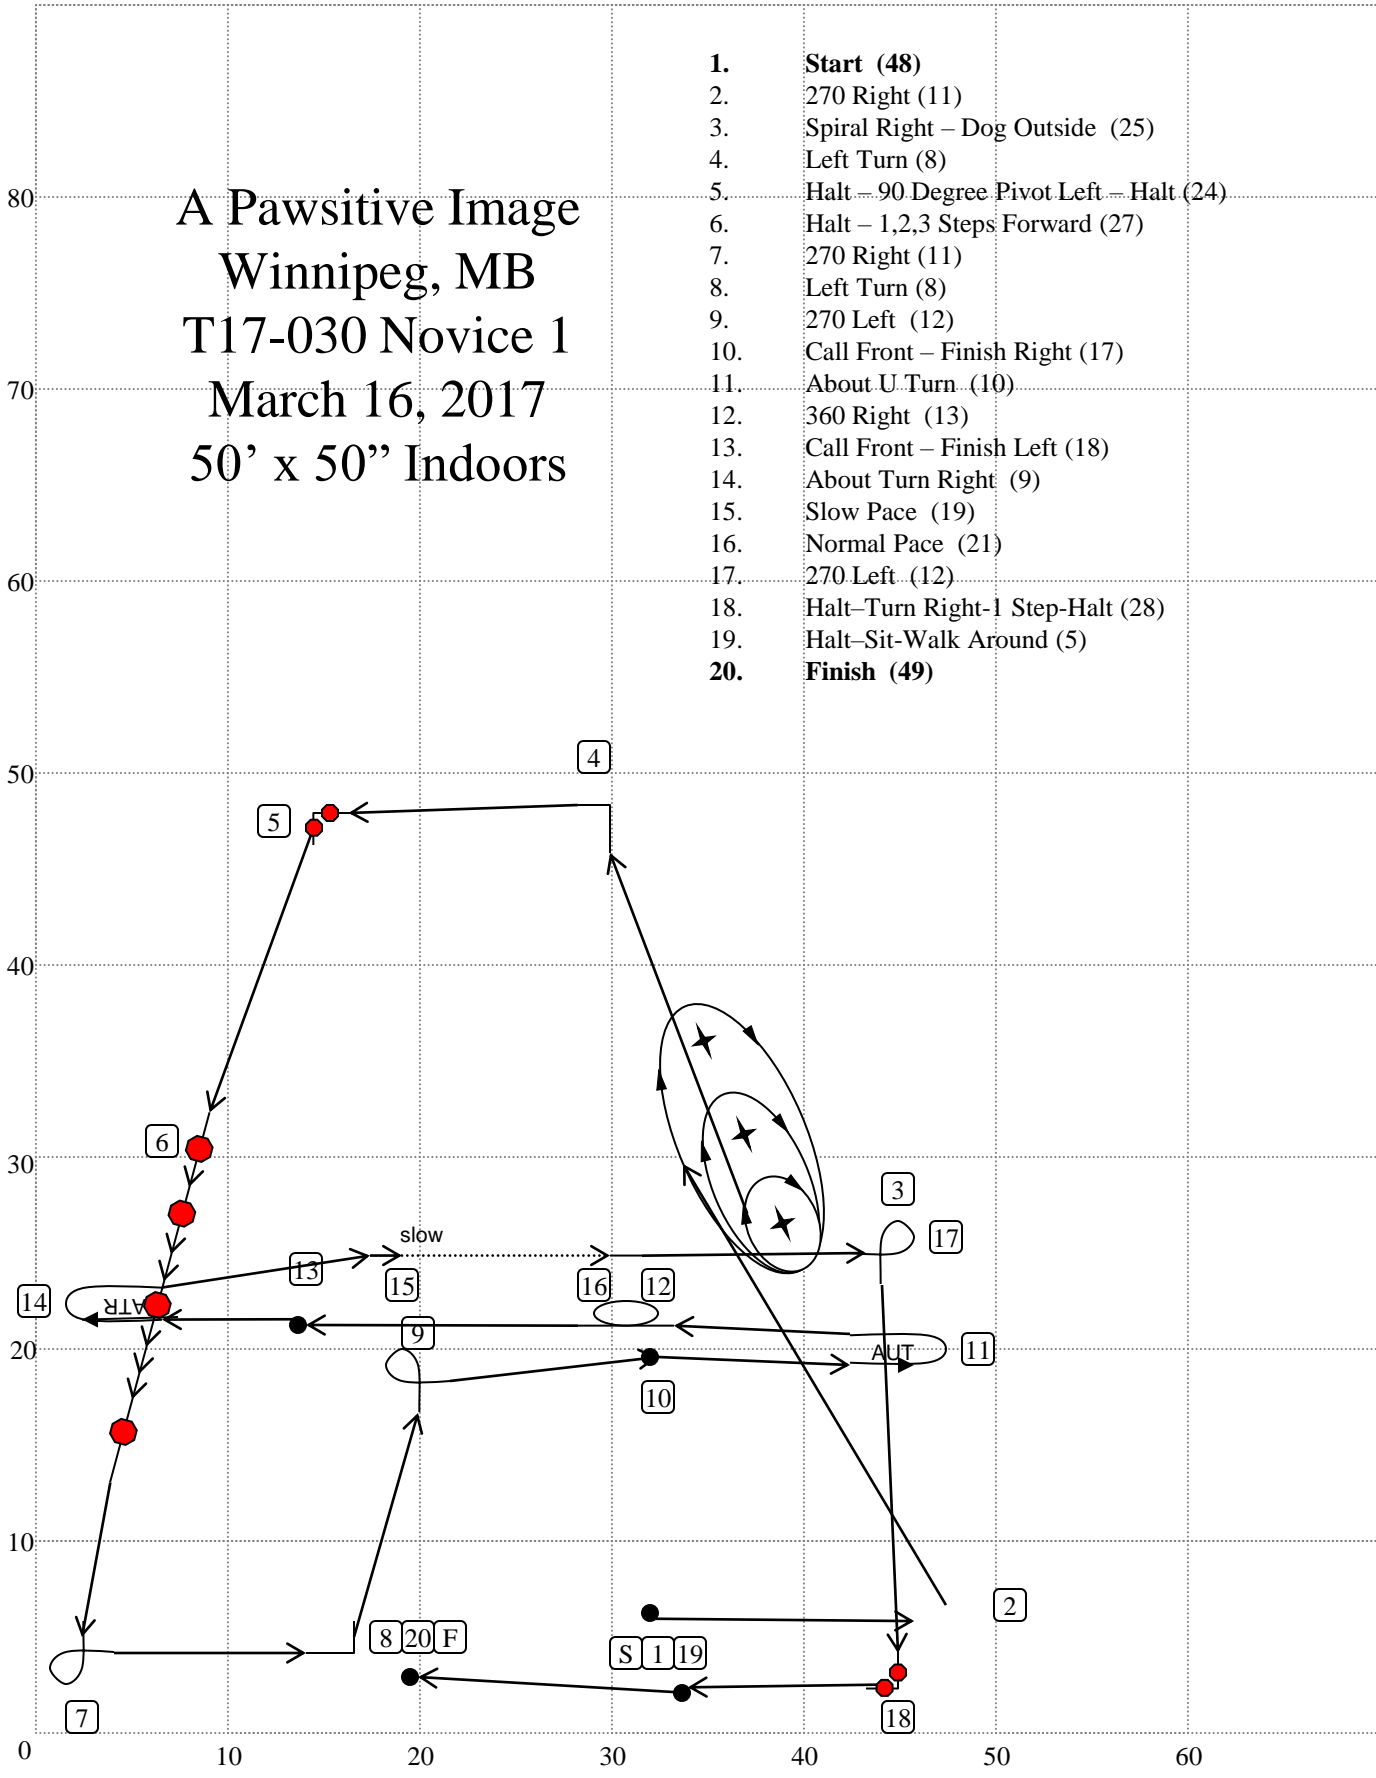

A Pawsitive Image  
 Winnipeg, MB  
 T17-030 Novice 1  
 March 16, 2017  
 50' x 50" Indoors

1. **Start (48)**
2. 270 Right (11)
3. Spiral Right – Dog Outside (25)
4. Left Turn (8)
5. Halt – 90 Degree Pivot Left – Halt (24)
6. Halt – 1,2,3 Steps Forward (27)
7. 270 Right (11)
8. Left Turn (8)
9. 270 Left (12)
10. Call Front – Finish Right (17)
11. About U.Turn (10)
12. 360 Right (13)
13. Call Front – Finish Left (18)
14. About Turn Right (9)
15. Slow Pace (19)
16. Normal Pace (21)
17. 270 Left (12)
18. Halt–Turn Right-1 Step-Halt (28)
19. Halt–Sit-Walk Around (5)
20. **Finish (49)**

Designed by Ayoka Bubar