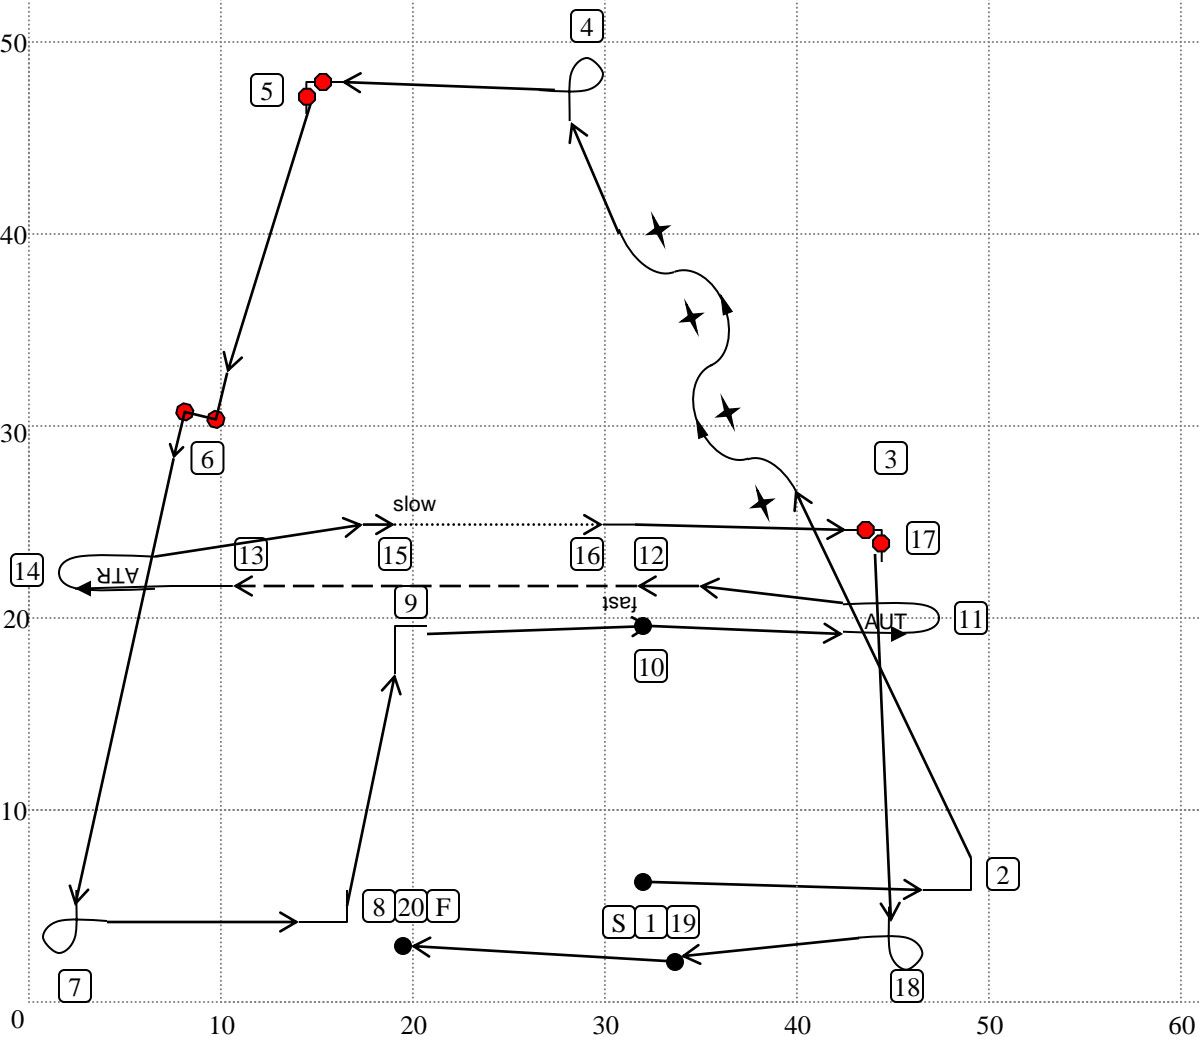

A Pawsitive Image  
 Winnipeg, MB  
 T17-030 Novice 2  
 March 16, 2017  
 50' x 50'' Indoors

1. **Start (48)**
2. Left Turn (8)
3. Weave Once (1)
4. 270 Right (11)
5. Halt - 90 Degree Pivot Left - Halt (24)
6. Halt - Sidestep Right - Halt (22)
7. 270 Right (11)
8. Left Turn (8)
9. Right Turn (7)
10. Call Front - Forward Left (16)
11. About U-Turn (10)
12. Fast Pace (20)
13. Normal Pace (21)
14. About Turn Right (9)
15. Slow Pace (19)
16. Normal Pace (21)
17. Halt-Turn Right-1-Step-Halt (28)
18. 270 Left (12)
19. Halt-Sit-Down-Sit (4)
20. **Finish (49)**

Designed by Ayoka Bubar