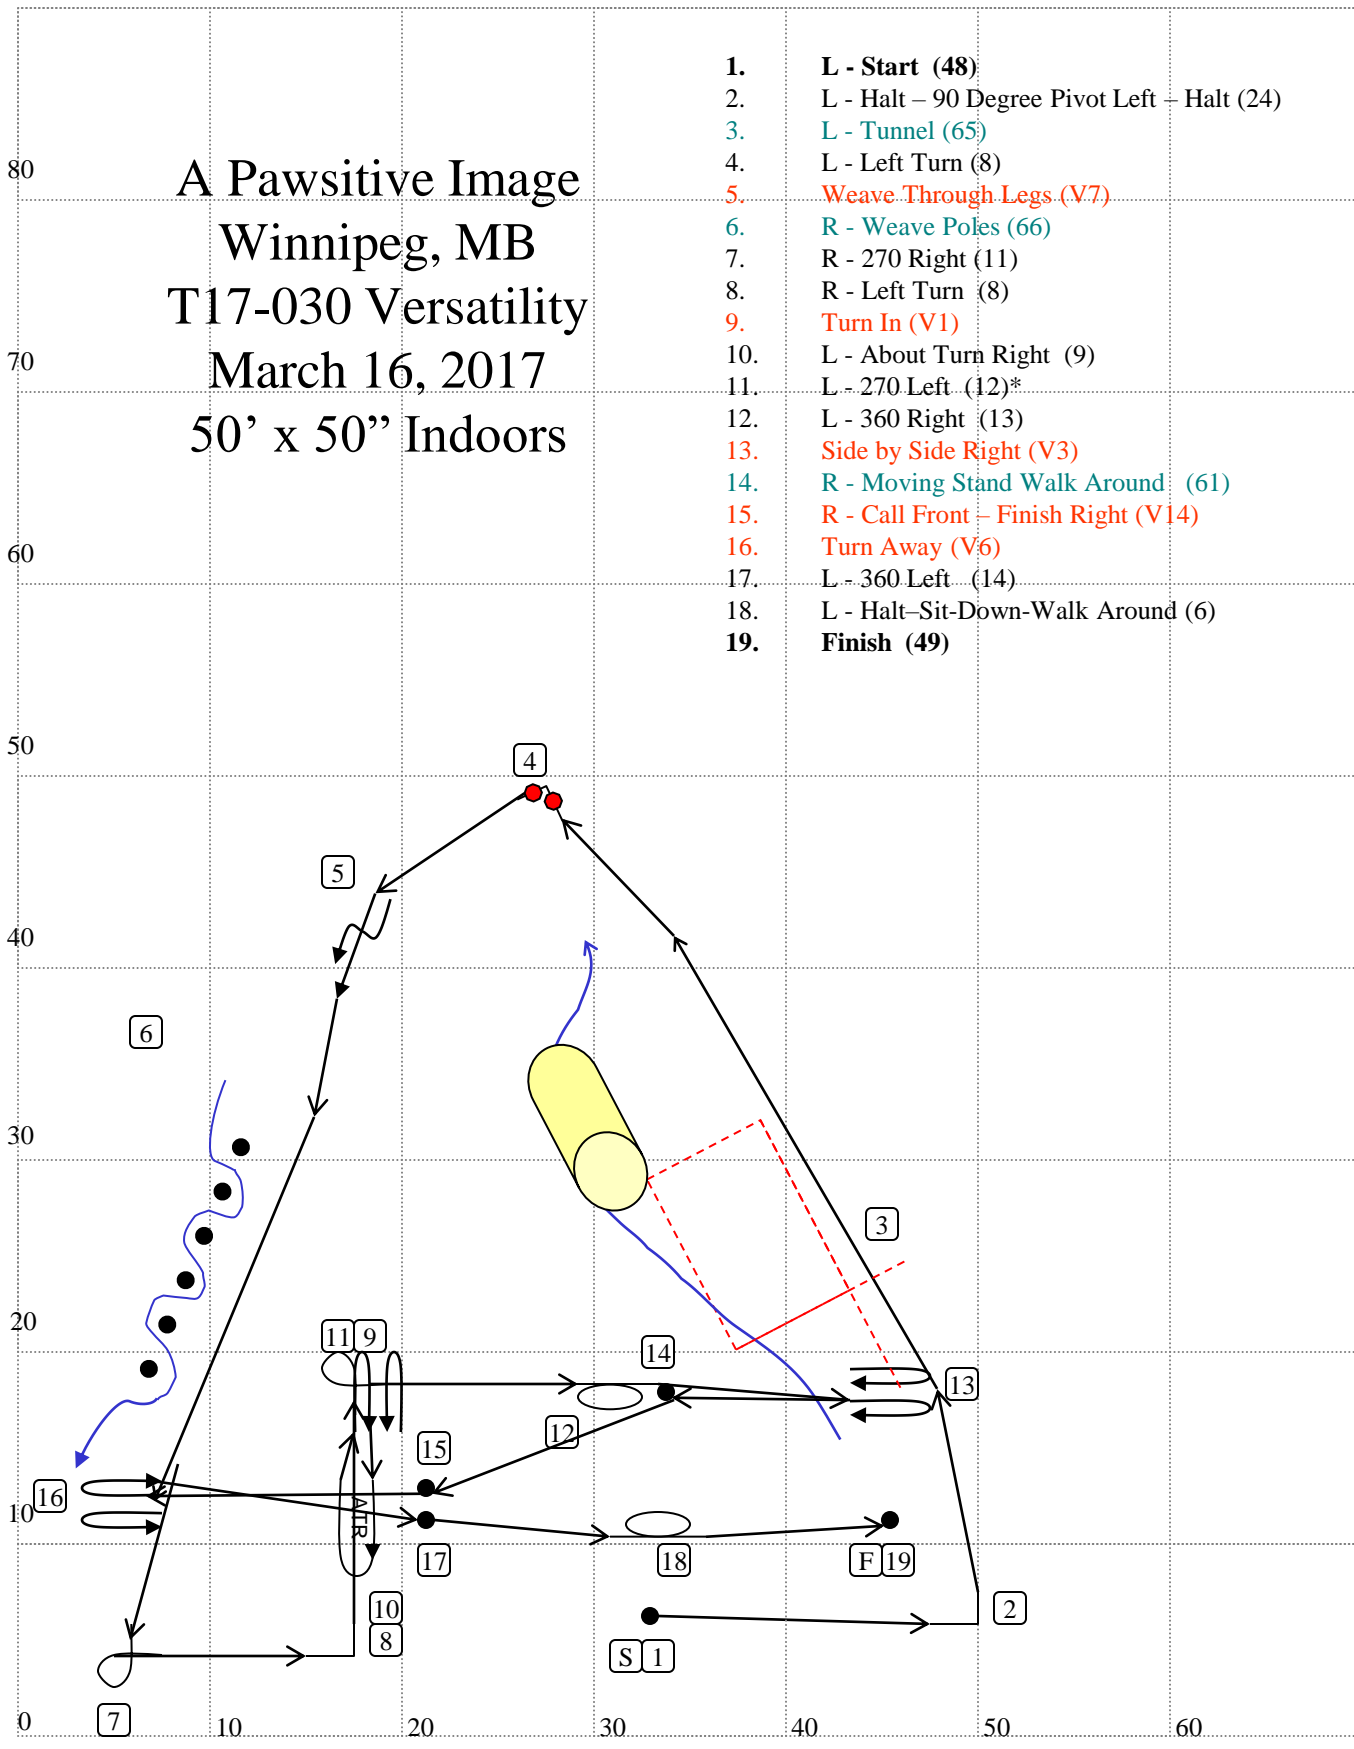

A Pawsitive Image
 Winnipeg, MB
 T17-030 Versatility
 March 16, 2017
 50' x 50" Indoors

1. **L - Start (48)**
2. L - Halt – 90 Degree Pivot Left – Halt (24)
3. **L - Tunnel (65)**
4. L - Left Turn (8)
5. **Weave Through Legs (V7)**
6. **R - Weave Poles (66)**
7. R - 270 Right (11)
8. R - Left Turn (8)
9. **Turn In (V1)**
10. L - About Turn Right (9)
11. L - 270 Left (12)*
12. L - 360 Right (13)
13. **Side by Side Right (V3)**
14. **R - Moving Stand Walk Around (61)**
15. **R - Call Front – Finish Right (V14)**
16. **Turn Away (V6)**
17. L - 360 Left (14)
18. L - Halt – Sit-Down-Walk Around (6)
19. **Finish (49)**

Designed by Ayoka Bubar