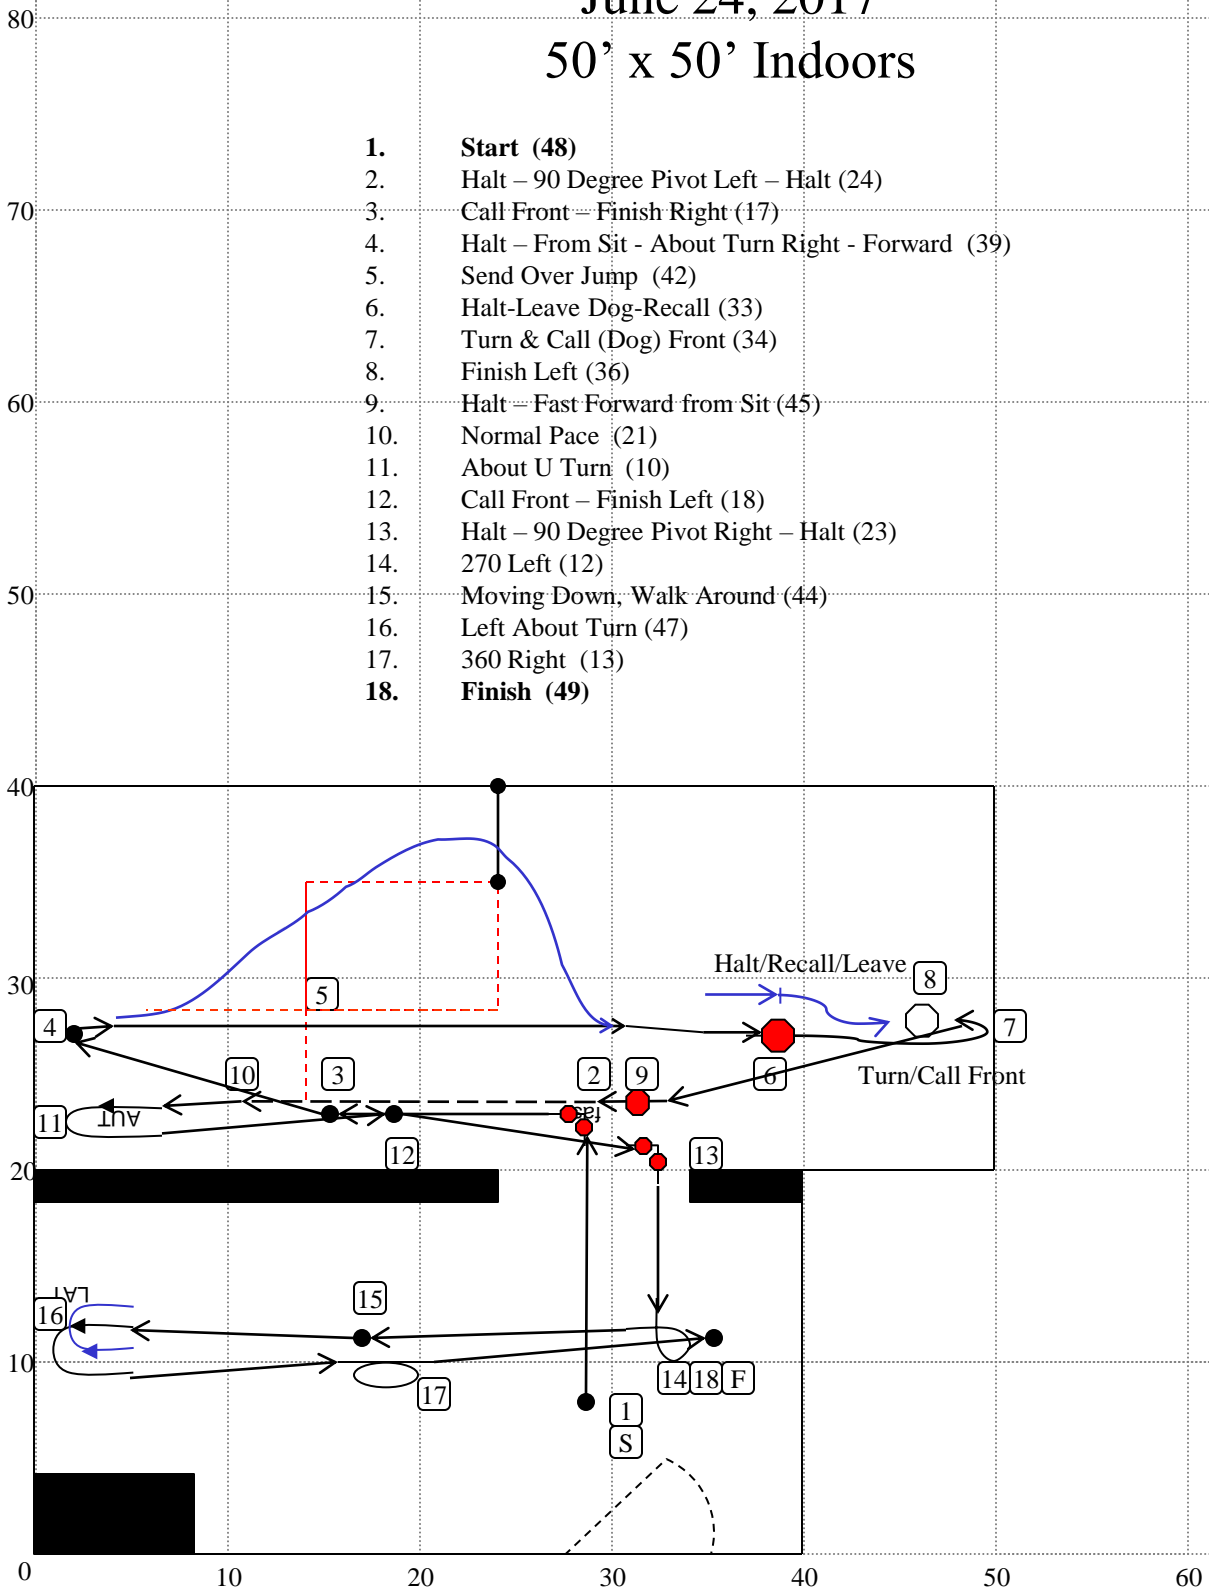

# Advanced A/B/C

## T17-046

### 50' x 50' Indoors

1. **Start (48)**
2. Halt – 90 Degree Pivot Left – Halt (24)
3. Call Front – Finish Right (17)
4. Halt – From Sit - About Turn Right - Forward (39)
5. Send Over Jump (42)
6. Halt-Leave Dog-Recall (33)
7. Turn & Call (Dog) Front (34)
8. Finish Left (36)
9. Halt – Fast Forward from Sit (45)
10. Normal Pace (21)
11. About U Turn (10)
12. Call Front – Finish Left (18)
13. Halt – 90 Degree Pivot Right – Halt (23)
14. 270 Left (12)
15. Moving Down, Walk Around (44)
16. Left About Turn (47)
17. 360 Right (13)
18. **Finish (49)**