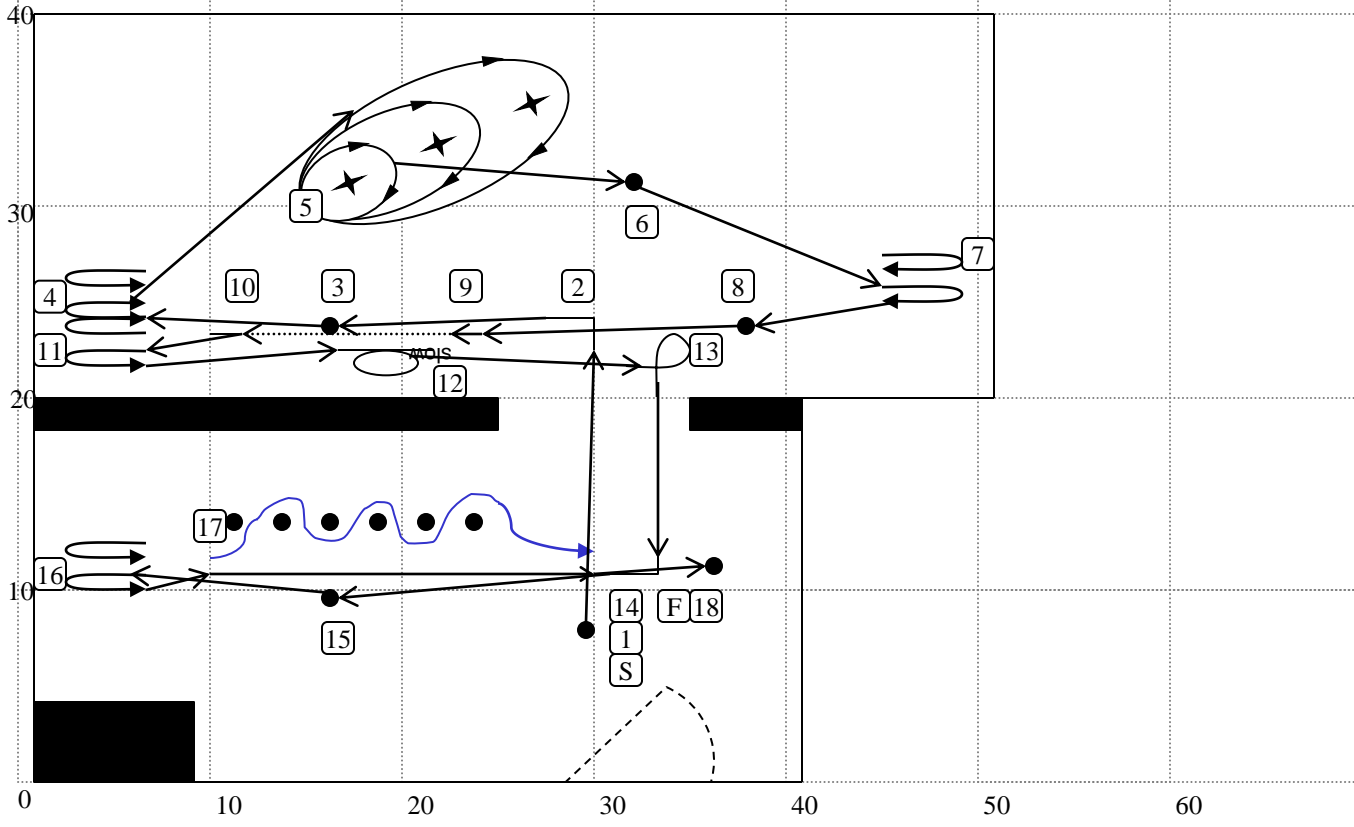

Versatility 1 B/C

T17-046

June 24, 2017

50' x 50' Indoors

1. L - Start (48)
2. L - 270 Right (11)
3. L - Call Front – Forward Right (15)
4. Turn In (V1)
5. R - Spiral Right (V9)
6. R - Halt-Sit-Walk Around (5)
7. Side by Side Right (V3)
8. L - Call Front – Forward Left (16)
9. L - Slow Pace (19)
10. L - Normal Pace (21)
11. Turn Away (V6)
12. R - 360 Left (14)
13. R - 270 Left (12)
14. R - Right Turn (7)
15. R - Halt-Sit-Down-Walk Around (6)
16. Side by Side Left (V2)
17. L - Weave Poles (66)
18. L - Finish (49)

Designed by Ayoka Bubar