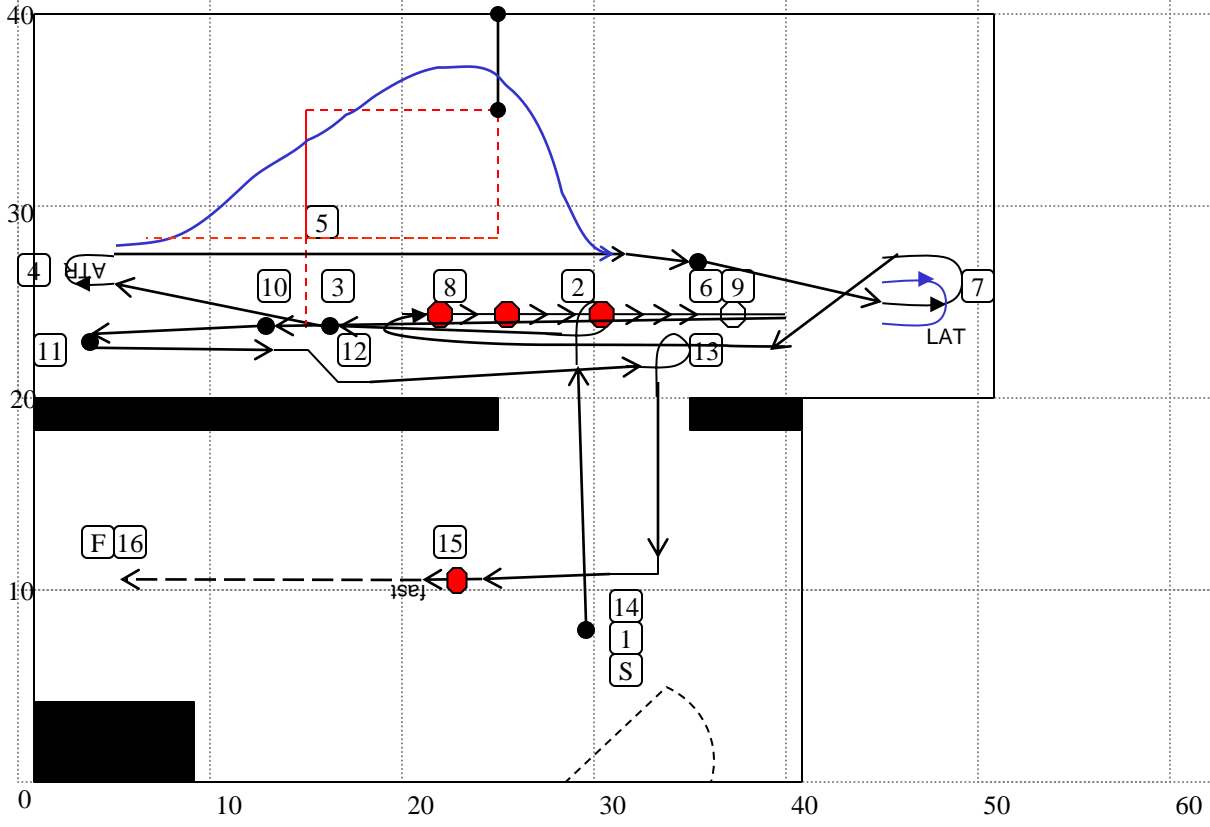

Advanced A/B/C

T17-047

June 25, 2017

50' x 50' Indoors

1. **Start** (48)
2. 270 Right (11)
3. Moving Down, Walk Around (44)
4. About Turn Right (9)
5. Send Over Jump (42)
6. Halt-Sit-Stand (2)
7. Left About Turn (47)
8. Call Front - 1,2,3 Steps Backward (41)
9. Finish Right (35)
10. Halt-Sit-Down-Sit (4)
11. Halt-180 Degree Pivot Left-Halt (38)
12. Moving Sidestep Right (46)
13. 270 Left (12)
14. Right Turn (7)
15. Halt - Fast Forward from Sit (45)
16. **Finish** (49)