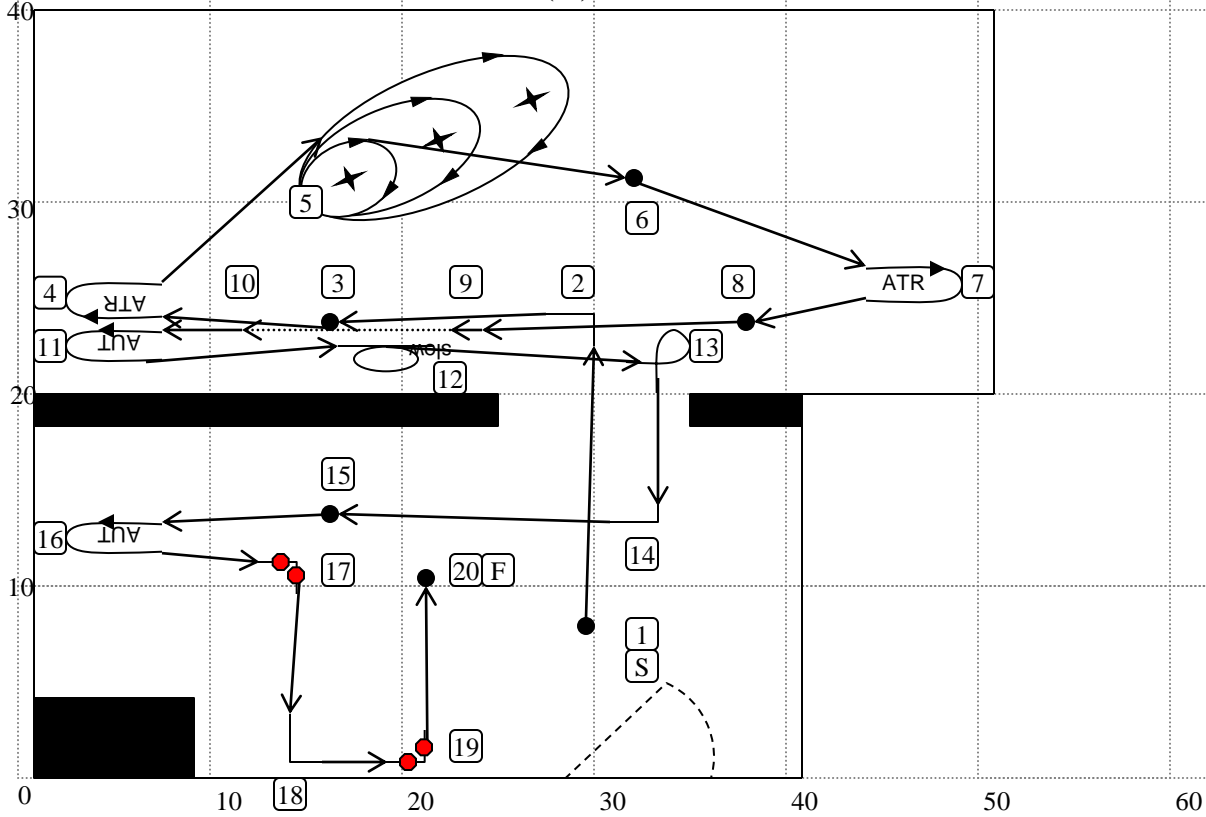

# Novice 1 A/B

## T17-047

### 50' x 50' Indoors

1. **Start (48)**
2. 270 Right (11)
3. Call Front – Forward Right (15)
4. About Turn Right (9)
5. Spiral Right – Dog Outside (25)
6. Halt–Sit-Walk Around (5)
7. About Turn Right (9)
8. Call Front – Forward Left (16)
9. Slow Pace (19)
10. Normal Pace (21)
11. About U Turn (10)
12. 360 Right (13)
13. 270 Left (12)
14. Right Turn (7)
15. Halt–Sit-Down-Walk Around (6)
16. About U Turn (10)
17. Halt – 90 Degree Pivot Right – Halt (23)
18. Left Turn (8)
19. Halt – 90 Degree Pivot Left – Halt (24)
20. **Finish (49)**