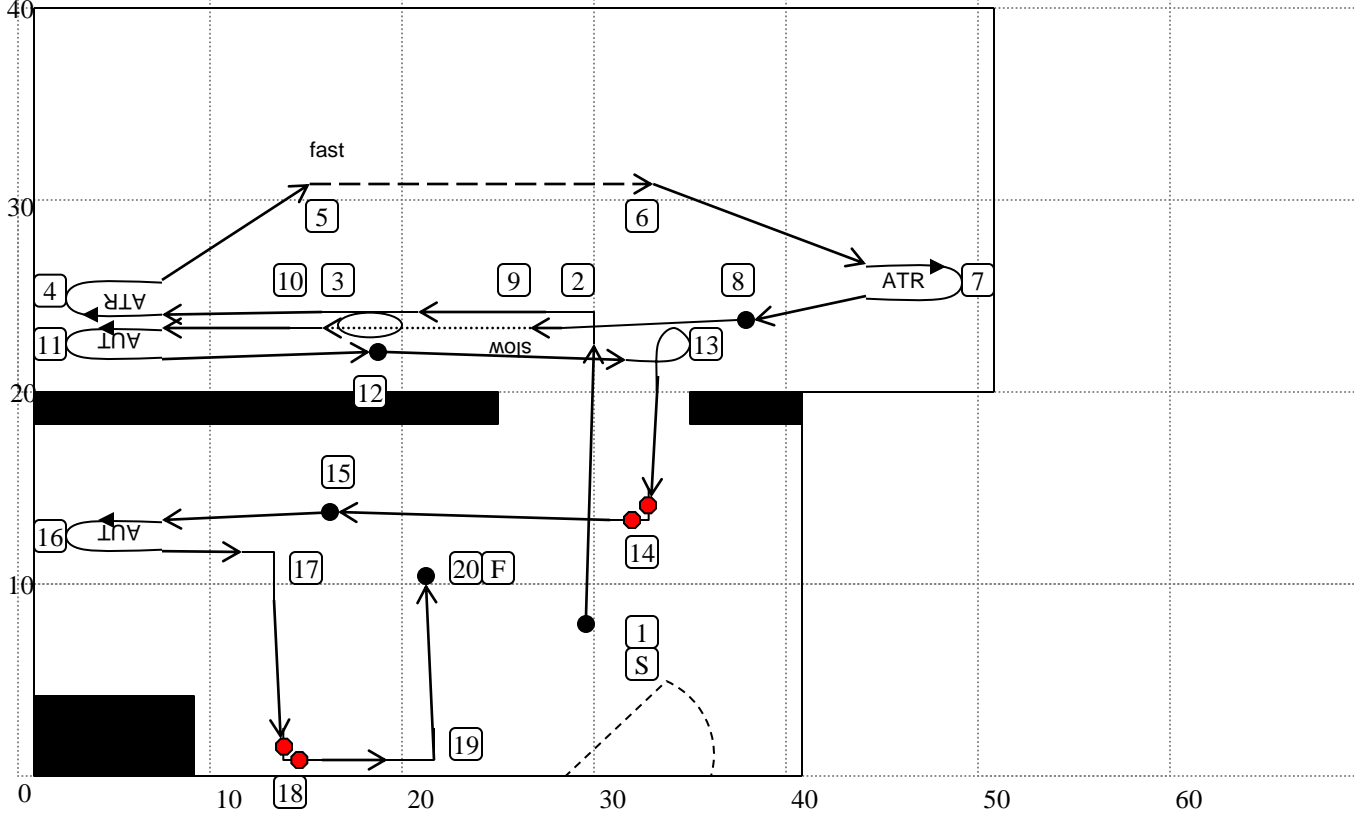

Novice 2 A/B

T17-047

June 25, 2017

50' x 50' Indoors

1. **Start (48)**
2. Left Turn (8)
3. 360 Left (14)
4. About Turn Right (9)
5. Fast Pace (20)
6. Normal Pace (21)
7. About Turn Right (9)
8. Halt-Sit-Down-Walk Around (6)
9. Slow Pace (19)
10. Normal Pace (21)
11. About U Turn (10)
12. Call Front - Finish Right (17)
13. 270 Left (12)
14. Halt - 90 Degree Pivot Right - Halt (23)
15. Call Front - Finish Left (18)
16. About U Turn (10)
17. Right Turn (7)
18. Halt - 90 Degree Pivot Left - Halt (24)
19. Left Turn (8)
20. **Finish (49)**

Designed by Ayoka Bubar