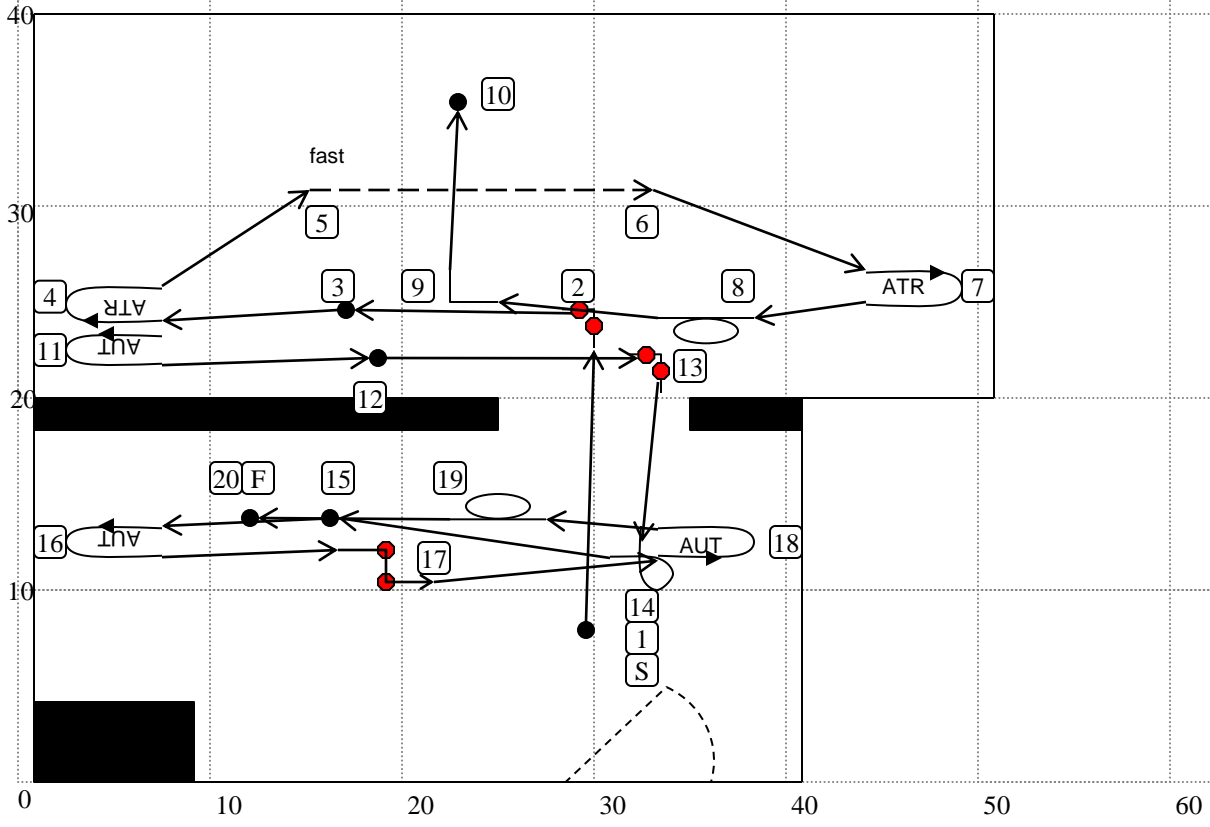

Novice Team 1

T17-047

June 25, 2017

50' x 50' Indoors

1. **Start (48)**
2. Halt – 90 Degree Pivot Left – Halt (24)
3. Call Front – Forward Right (15)
4. About Turn Right (9)
5. Fast Pace (20)
6. Normal Pace (21)
7. About Turn Right (9)
8. 360 Left (14)
9. Right Turn (7)
10. Halt–Sit–Down–Sit (4)
11. About U Turn (10)
12. Call Front – Finish Right (17)
13. Halt – 90 Degree Pivot Right – Halt (23)
14. 270 Left (12)
15. Halt–Sit–Stand (2)
16. About U Turn (10)
17. Halt - Sidestep Right - Halt (22)
18. About U Turn (10)
19. 360 Right (13)
20. **Finish (49)**

Designed by Ayoka Bubar