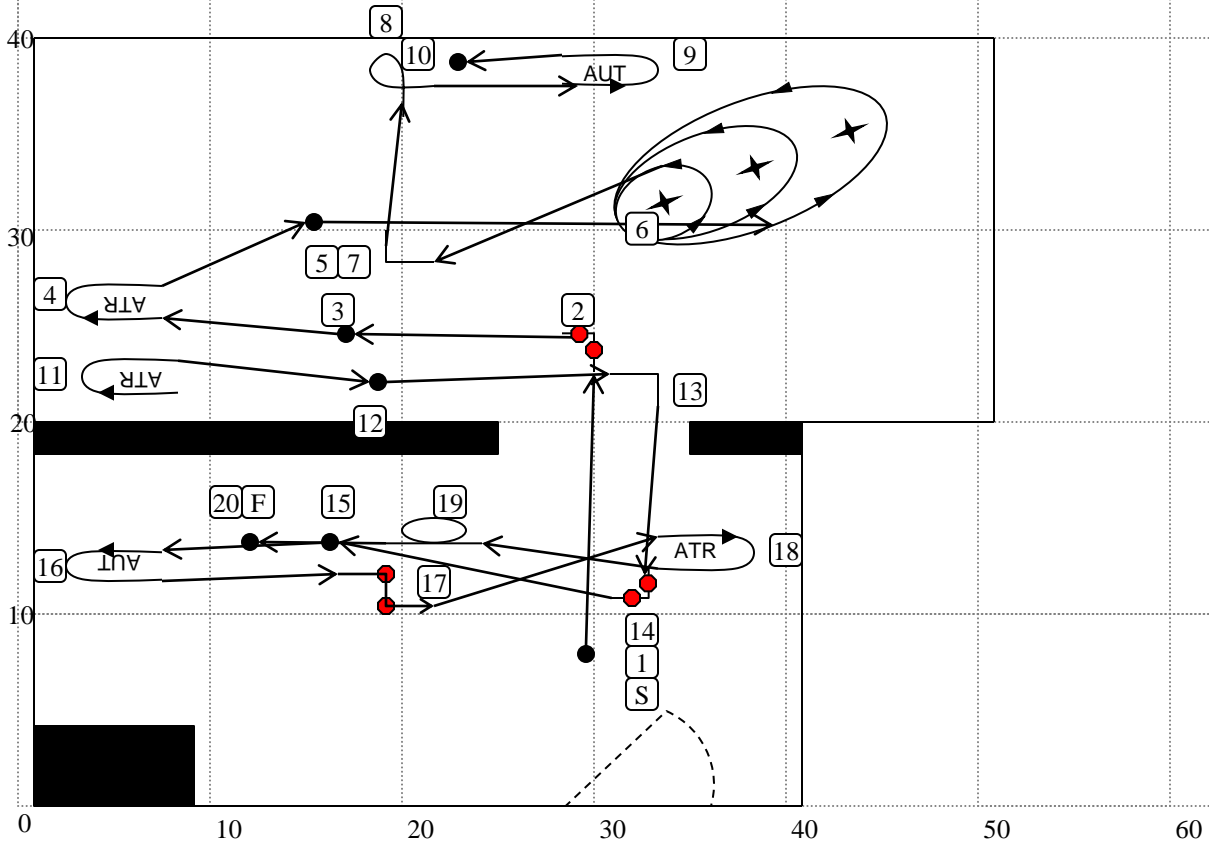

Novice Team 2

T17-047

June 25, 2017

50' x 50' Indoors

1. **Start (48)**
2. Halt – 90 Degree Pivot Left – Halt (24)
3. Call Front – Forward Right (15)
4. About Turn Right (9)
5. Halt-Sit-Down (3)
6. Spiral Left – Dog Inside (26)
7. Right Turn (7)
8. 270 Left (12)
9. About U Turn (10)
10. Halt-Sit-Down-Sit (4)
11. About Turn Right (9)
12. Call Front – Finish Left (18)
13. Right Turn (7)
14. Halt-Turn Right-1 Step-Halt (28)
15. Halt-Sit-Stand (2)
16. About U Turn (10)
17. Halt - Sidestep Right - Halt (22)
18. About Turn Right (9)
19. 360 Right (13)
20. **Finish (49)**

Designed by Ayoka Bubar