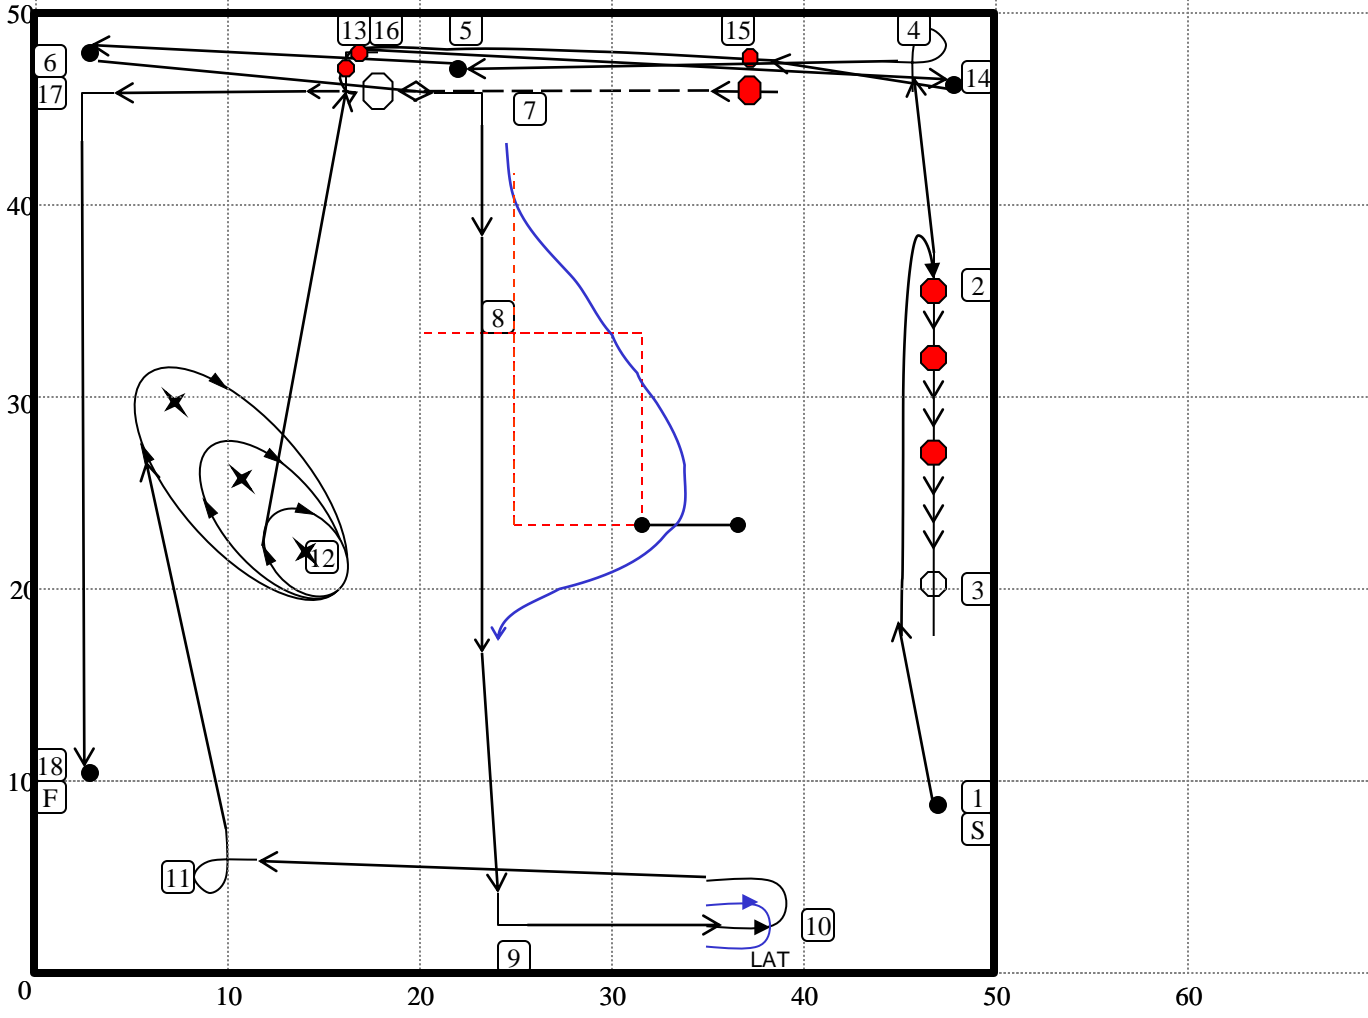

Advanced 1
 Winnipeg, MB
 T18-077
 December 31, 2018
 50' x 50' Indoor

1. Start (48)
2. Call Front – 1,2,3 Steps Backward (41)*
3. Forward Right (35A)*
4. 270 Right (11)
5. Moving Down, Walk Around (44)*
6. Halt – From Sit - About U Turn - Forward (40)*
7. Right Turn (7)
8. Send Over Jump (42)*
9. Left Turn (8)
10. Left About Turn (47)*
11. 270 Left (12)*
12. Spiral Right – Dog Outside (25)
13. Halt – 90 Degree Pivot Right – Halt (23)
14. Halt – From Sit - About Turn Right - Forward (39)*
15. Halt-Leave-Call (Dog) Front While Running (43)*
16. Finish Left (36)*
17. Left Turn (8)
18. Finish (49)

Designed by Ayoka Bubar