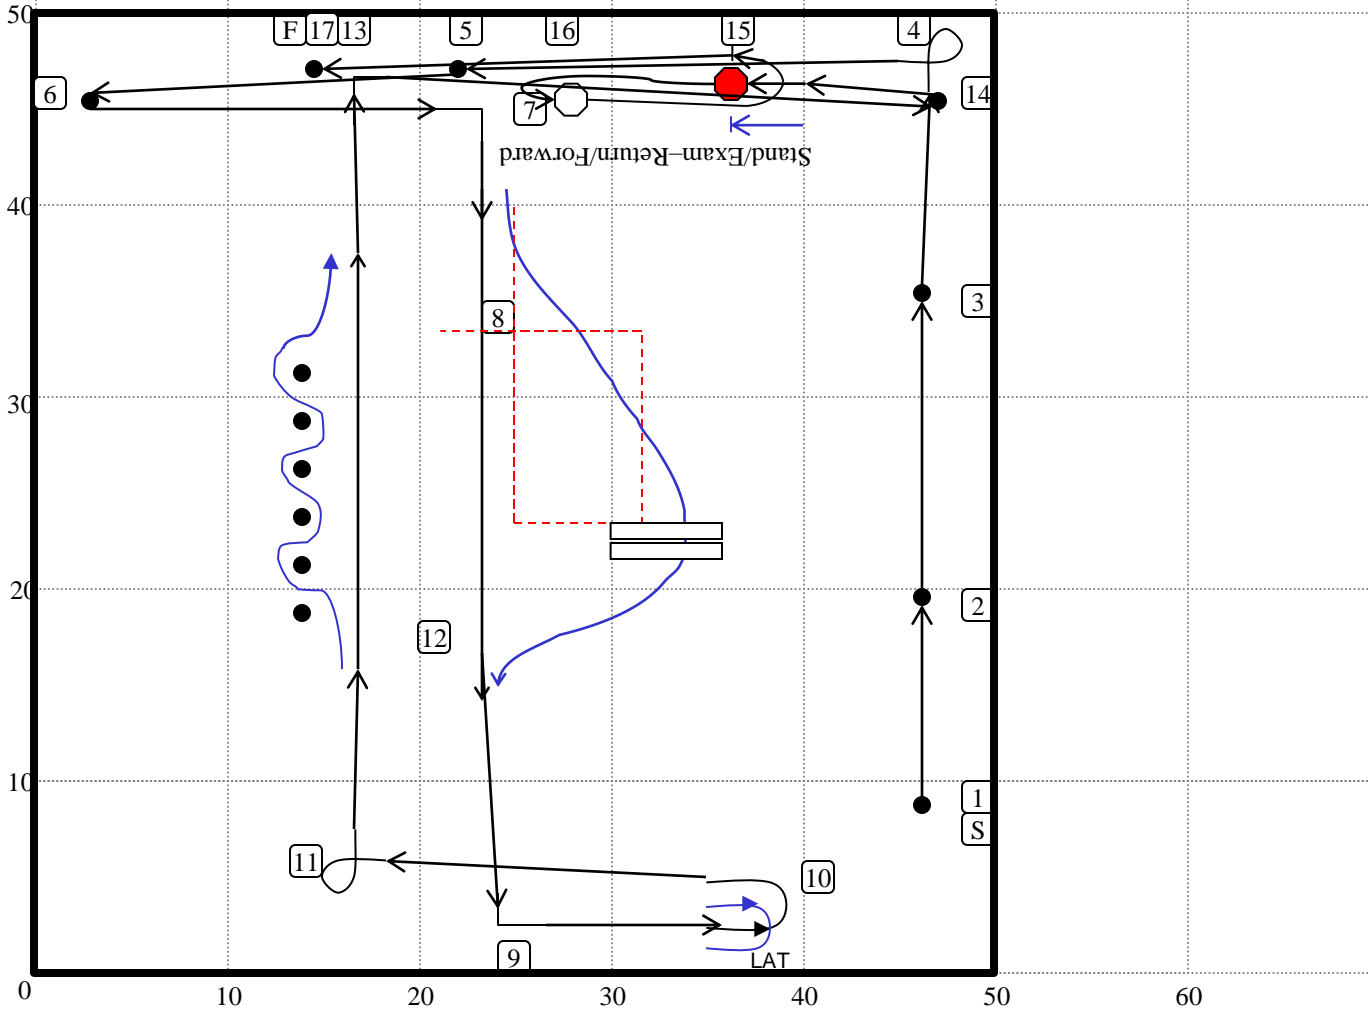

Excellent 1
 Winnipeg, MB
 T18-077
 December 31, 2018
 50' x 50' Indoor

1. **Start (48)**
2. **Halt – Stand – Sit (60)***
3. **Moving Stand Walk Around (61)***
4. **270 Right (11)**
5. **Moving Down, Walk Around (44)***
6. **Halt – From Sit - About U Turn - Forward (40)**
7. **Right Turn (7)**
8. **Spread Jump (64)***
9. **Left Turn (8)**
10. **Left About Turn (47)***
11. **270 Left (12)***
12. **Weave Poles (66)***
13. **Right Turn (7)***
14. **Halt – From Sit - About Turn Right - Forward (39)**
15. **Halt-Stand-Leave-Exam (31)***
16. **Return & Forward From Stand (32)***
17. **Finish (49)**

Designed by Ayoka Bubar