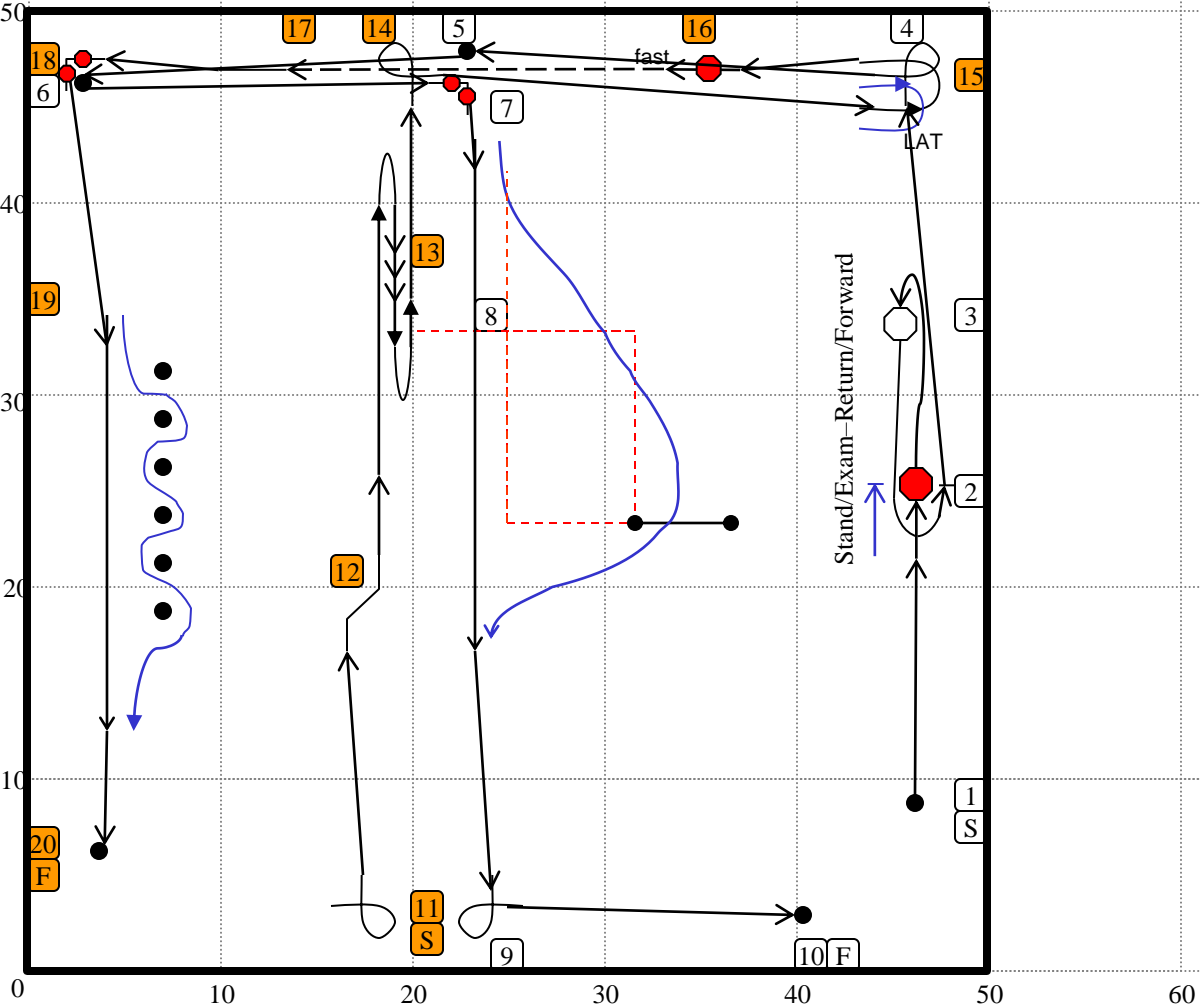

Excellent Team 1
 Winnipeg, MB
 T18-077
 December 31, 2018
 50' x 50' Indoor

1. **Start (48)**
2. Halt-Stand-Leave-Exam (31)*
3. Return & Forward From Stand (32)*
4. 270 Right (11)
5. **Moving Stand Walk Around (61)**
6. Halt - From Sit - About U Turn - Forward (40)
7. Halt-Turn Right-1 Step-Halt (28)*
8. **Send Over Jump (42)**
9. 270 Right (11)*
10. **Halt - Stand - Down (59)***
11. 270 Right (11) *
12. **Moving Sidestep Right (46)***
13. **Backup 3 Steps (62)***
14. 270 Left (12)*
15. **Left About Turn (47)***
16. **Halt - Fast Forward from Sit (45)***
17. Normal Pace (21)*
18. Halt - 90 Degree Pivot Left - Halt (24)*
19. **Weave Poles (66)***
20. **Finish (49)**

Designed by Ayoka Bubar