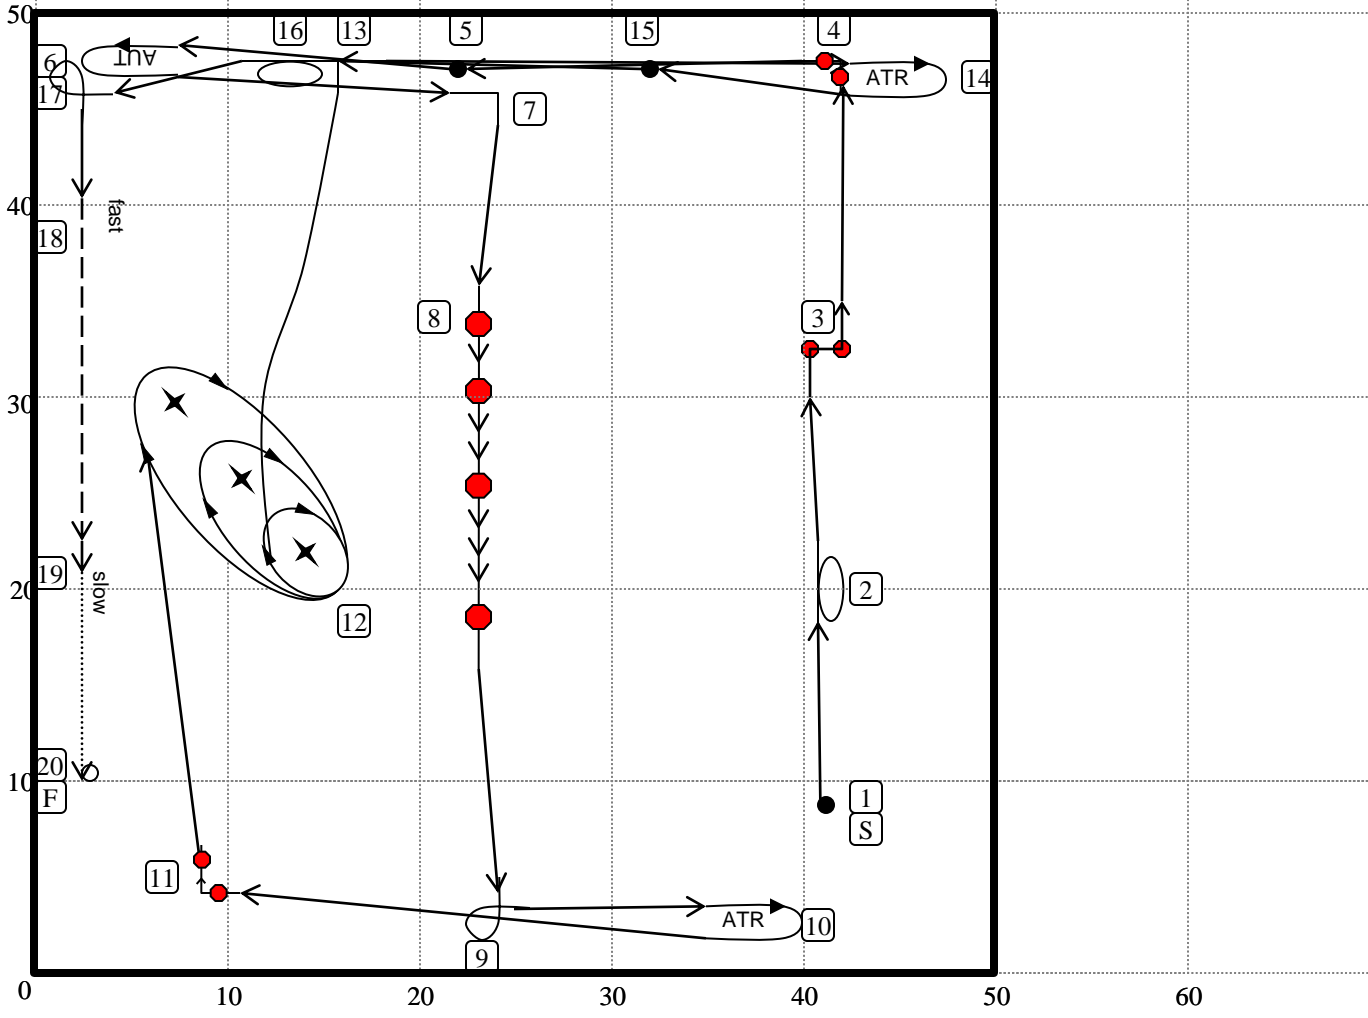

Novice 1  
 Winnipeg, MB  
 T18-077  
 December 31, 2018  
 50' x 50' Indoor

1. **Start (48)**
2. 360 Right (13)
3. Halt - Sidestep Right - Halt (22)
4. Halt - 90 Degree Pivot Left - Halt (24)
5. Call Front - Forward Left (16)
6. About U Turn (10)
7. Right Turn (7)
8. Halt - 1,2,3 Steps Forward (27)
9. 270 Right (11)
10. About Turn Right (9)
11. Halt-Turn Right-1 Step-Halt (28)
12. Spiral Right - Dog Outside (25)
13. Right Turn (7)
14. About Turn Right (9)
15. Halt-Sit-Stand (2)
16. 360 Left (14)
17. 270 Right (11)
18. Fast Pace (20)
19. Slow Pace (19)
20. **Finish (49)**