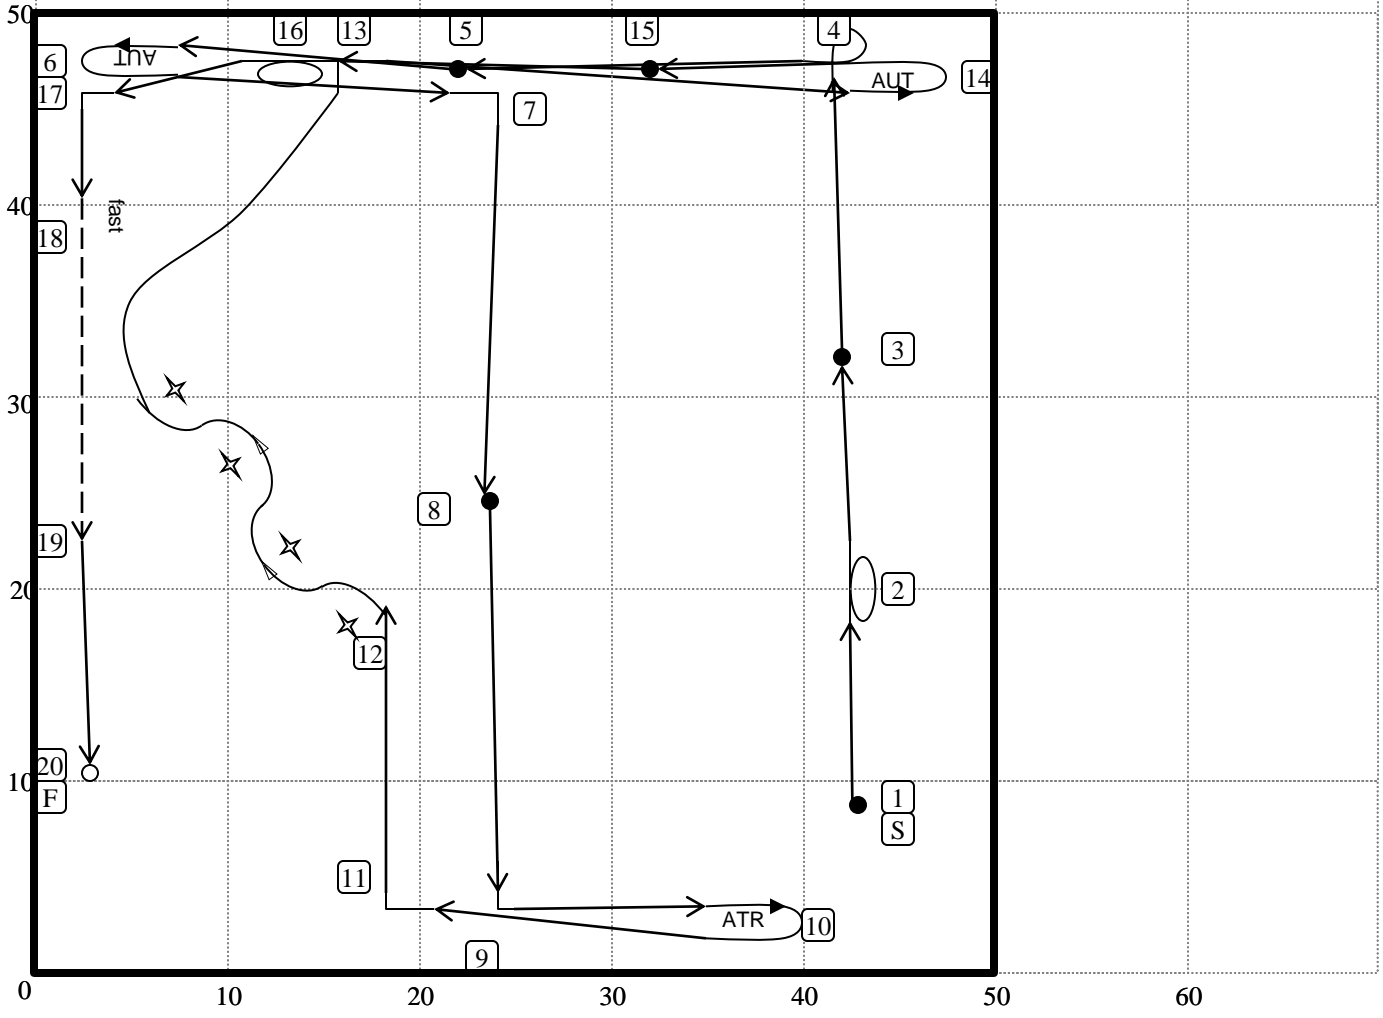

Novice 2  
 Winnipeg, MB  
 T18-077  
 December 31, 2018  
 50' x 50' Indoor

1. **Start (48)**
2. 360 Right (13)
3. Halt-Sit-Down (3)\*
4. 270 Right (11)\*
5. Call Front – Forward Left (16)
6. About U Turn (10)
7. Right Turn (7)
8. Call Front – Forward Right (15)\*
9. Left Turn (8)\*
10. About Turn Right (9)
11. Right Turn (7)\*
12. Weave Once (1)\*
13. Right Turn (7)
14. About U Turn (10)\*
15. Halt-Sit-Down-Walk Around (6)\*
16. 360 Left (14)
17. Left Turn (8)\*
18. Fast Pace (20)
19. Normal Pace (21)\*
20. **Finish (49)**