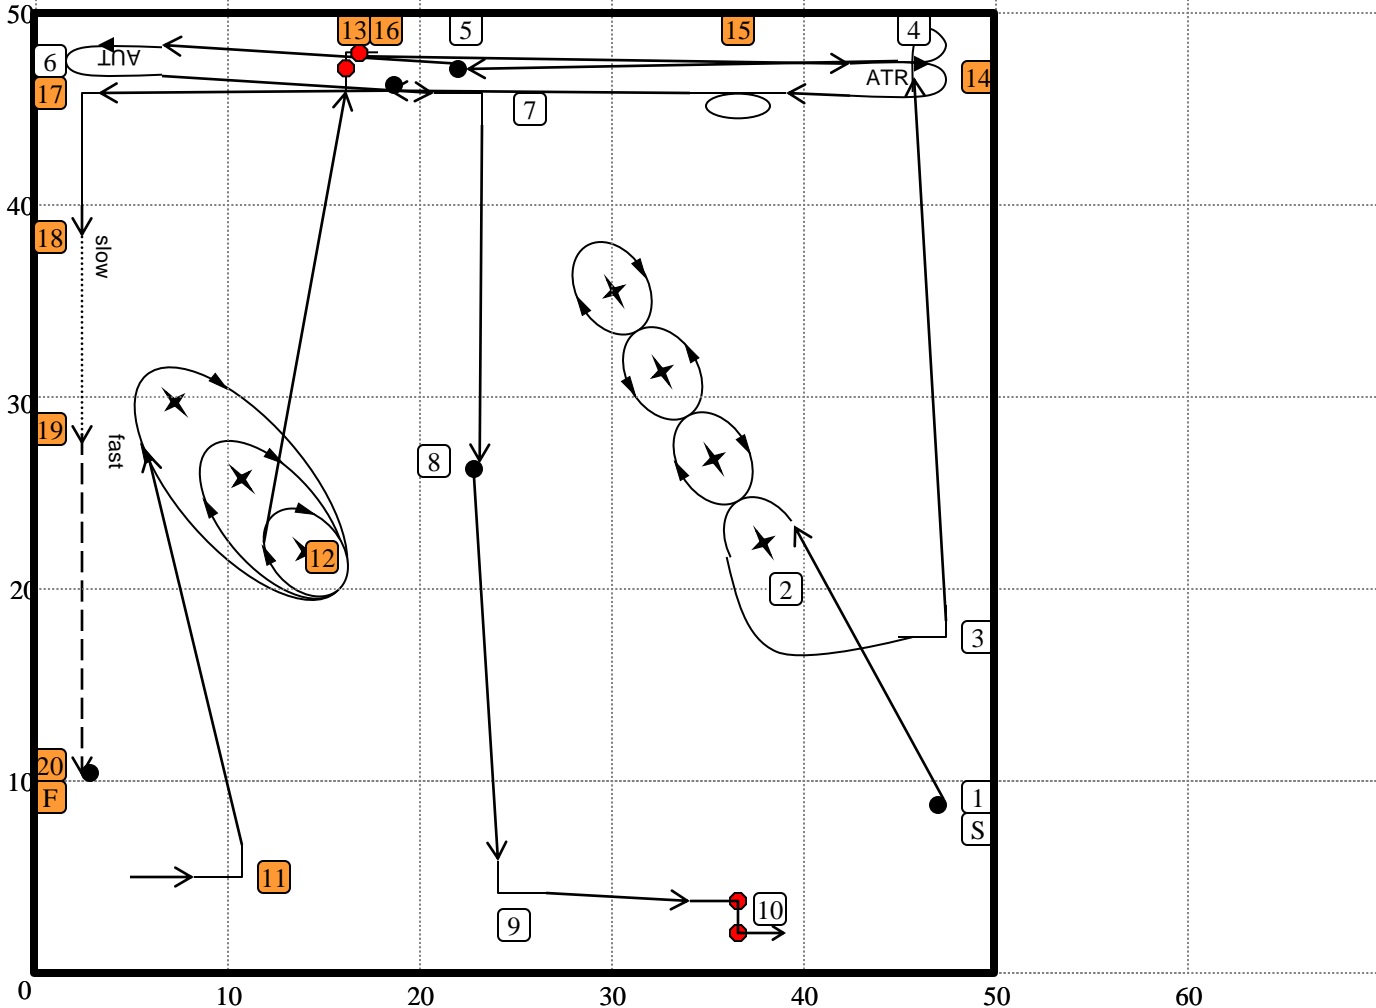

Novice Team 2
 Winnipeg, MB
 T18-077
 December 31, 2018
 50' x 50' Indoor

1. **Start (48)**
2. Straight Figure 8 (29)*
3. Left Turn (8)*
4. 270 Right (11)*
5. Halt-Sit-Stand (2)*
6. About U.Turn (10)
7. Right Turn (7)
8. Call Front - Finish Left (18)*
9. Left Turn (8)
10. Halt - Sidestep Right - Halt (22)*
11. Left Turn (8)*
12. Spiral Right - Dog Outside (25)*
13. Halt - 90 Degree Pivot Right - Halt (23)*
14. About Turn Right (9)*
15. 360 Left (14)*
16. Call Front - Forward Right (15)*
17. Left Turn (8)*
18. Slow Pace (19)*
19. Fast Pace (20)*
20. **Finish (49)**

Designed by Ayoka Bubar