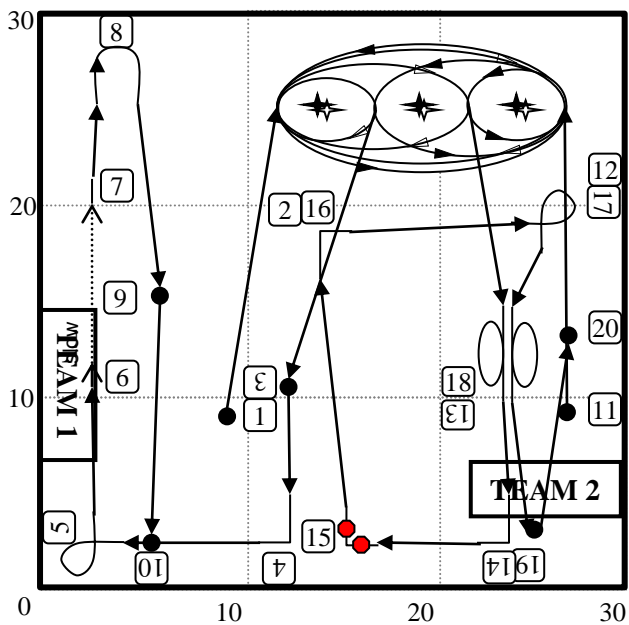

## CARO Virtual Trial

T22-010 Sept. 30th to Oct. 10th, 2022

30' x 30'

Max Course Time: 4 Mins

Camera must be placed  
along this side of the ring

- 1. Start**
2. Spiral Right (126)
3. Call Front – Forward Right (123)
4. Right Turn (110)
5. 270 Left (115)
6. Slow Pace (118)
7. Normal Pace (120)
8. 180 Right (112)
9. Call Front – Finish Left (122)
10. Halt – Down – Sit (102)
  
11. Halt – Down (101)
12. Spiral Left (127)
13. 360 Right (116)
14. Right Turn (110)
15. Halt – 90 Degree Pivot Right – Halt (107)
16. Right Turn (110)
17. 270 Left (115)
18. 360 Left (117)
19. Call Front – Return to Heel (125)
20. **Finish**