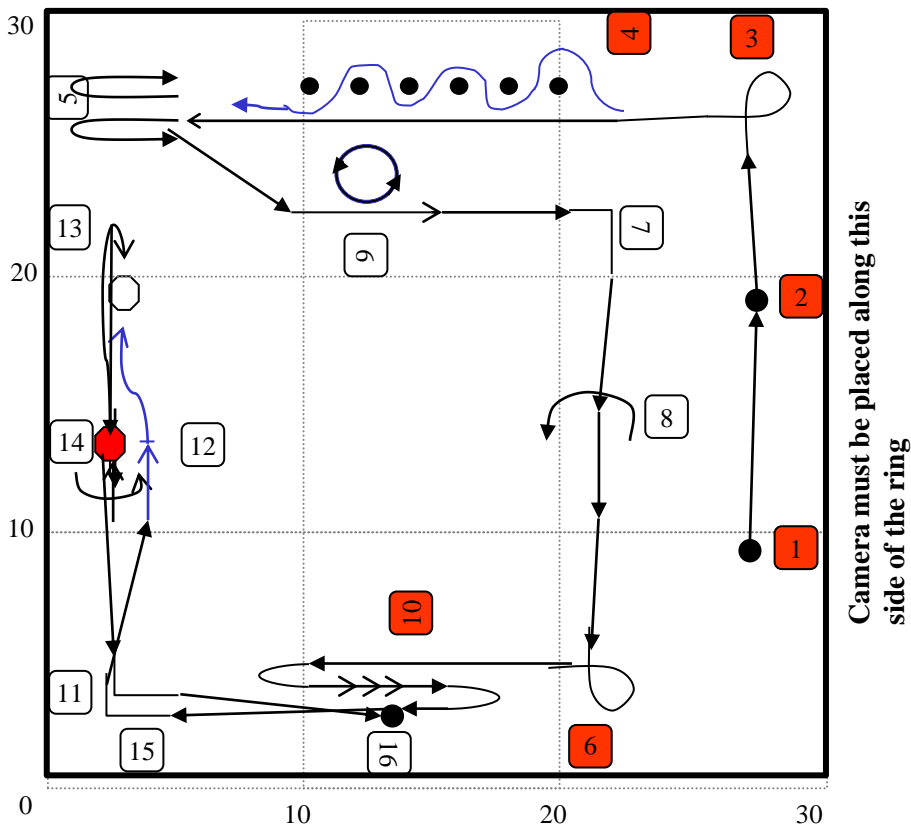

# Versatility Excellent 3

CARO Virtual Trial

T22-010 Sept. 30th to Oct. 10th, 2022

30' x 30'

Max Course Time: 3 Minutes

Brace Course Time: 4 Minutes

1. R-Start
2. R-Moving Stand Walk Around (525)
3. R-270 Right (423)
4. R-Weave Poles (442)
5. Turn Away (401)
6. L-Dog Circles Left (202)
7. L-Right Turn (110)
8. Cross Behind (405)
9. R-270 Left (424)
10. R-Backup 3 Steps (529)
11. R-Right Turn (419)
12. R-Halt – Leave Dog – Turn and Call Front (517)
13. R-Finish Right (519)
14. Cross in Front (404)
15. L-Left Turn (111)
16. L-Finish

Designed by Ayoka Bubar