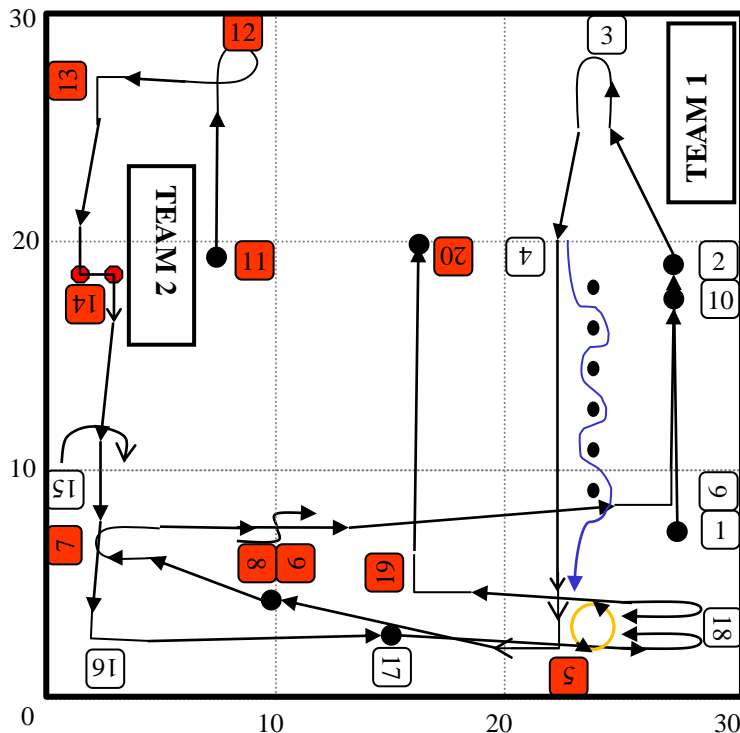

VERSATILITY TEAM 2

CARO Virtual Trial

T22-010 Sept. 30th to Oct. 10th, 2022

30' x 30'

Max Course Time: 3 Minutes

TEAM 1

1. L-Start
2. L-Halt – Stand (100)
3. L-180 Left (113)
4. L-Weave Poles (314)
5. Spin Left – Right Turn – Cross Behind (407)
6. R-Halt – Down – Walk Around (413)
7. R-180 Right (421)
8. Weave Through Legs (406)
9. L-Left Turn (111)
10. L-Halt – Down – Sit (102)

TEAM 2

11. R-Halt – Walk Around (412)
12. R-270 Right (423)
13. R-Left Turn (420)
14. Halt – Sidestep Left – Halt (415)
15. Cross Behind (405)
16. L-Left Turn (111)
17. L-Call Front – Forward Right (123)
18. Turn In (400)
19. R-Right Turn (419)
20. R-Finish

Camera must be placed along
this side of the ring

Designed by Ayoka Bubar